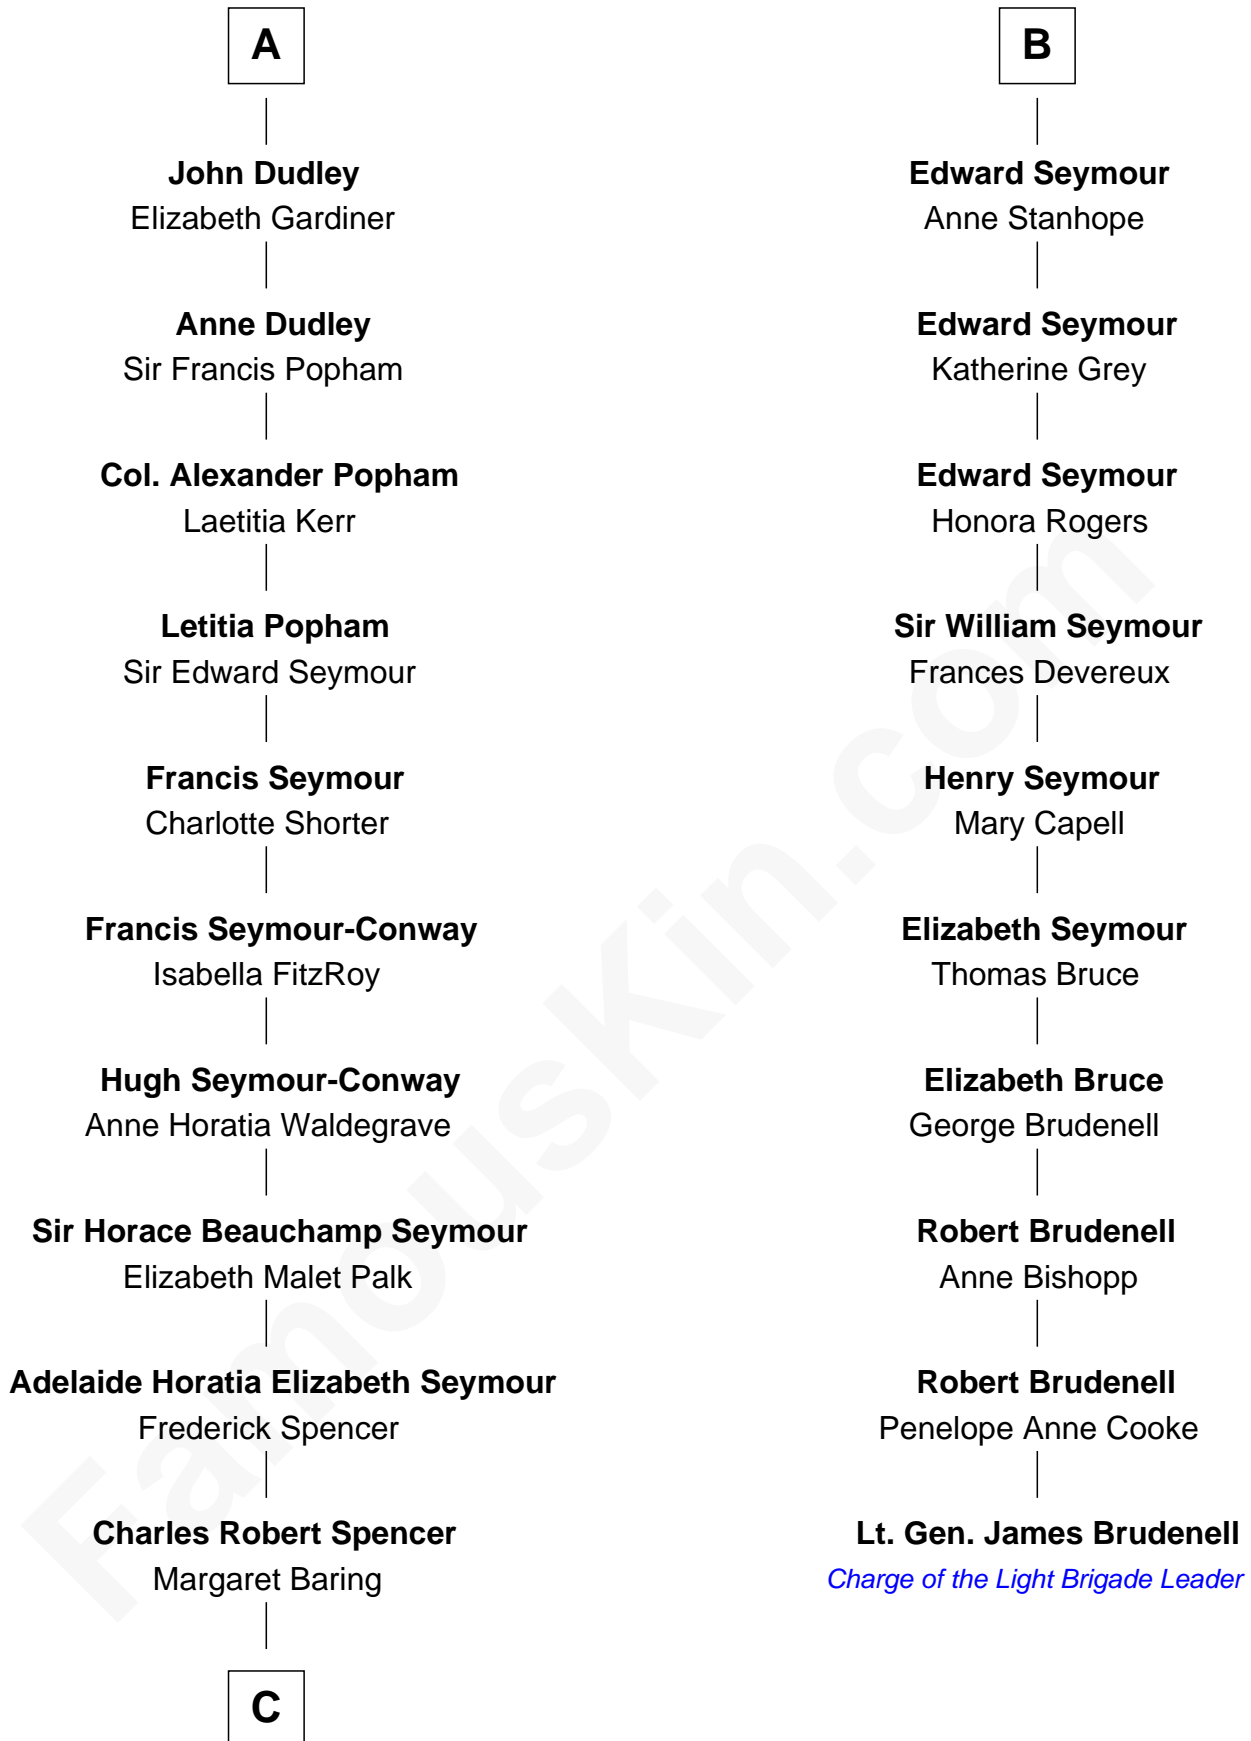

FamousKin.com
Relationship Chart of
Prince William
Prince of Wales

16th cousin 4 times removed of

Lt. Gen. James Brudenell
Leader of the "Charge of the Light Brigade"

C

—
Albert Edward John Spencer

Cynthia Elinor Beatrix Hamilton

—
Edward John Spencer

Frances Ruth Burke Roche

—
Princess Diana Frances Spencer

Charles III, King of the United Kingdom

—
Prince William

Prince of Wales