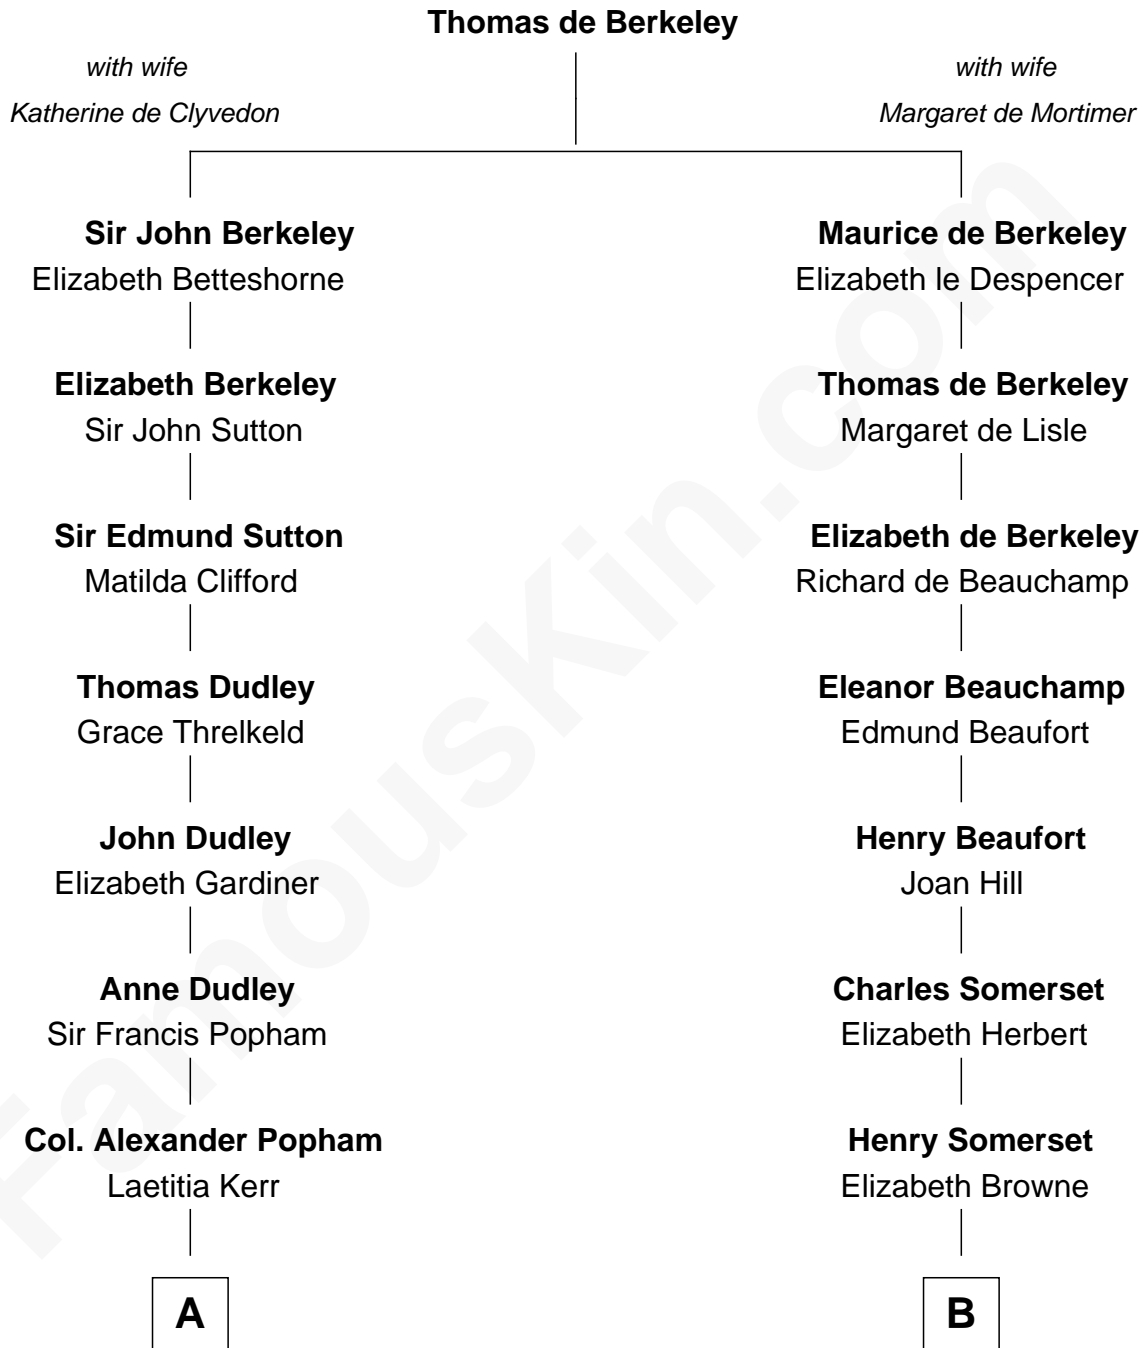

FamousKin.com
Relationship Chart of
Prince William
Prince of Wales

16th cousin 1 time removed of

Lt. Gen. James Brudenell
Leader of the "Charge of the Light Brigade"

William photo by [InSapphoWeTrust](#) (CC BY-SA 2.0)