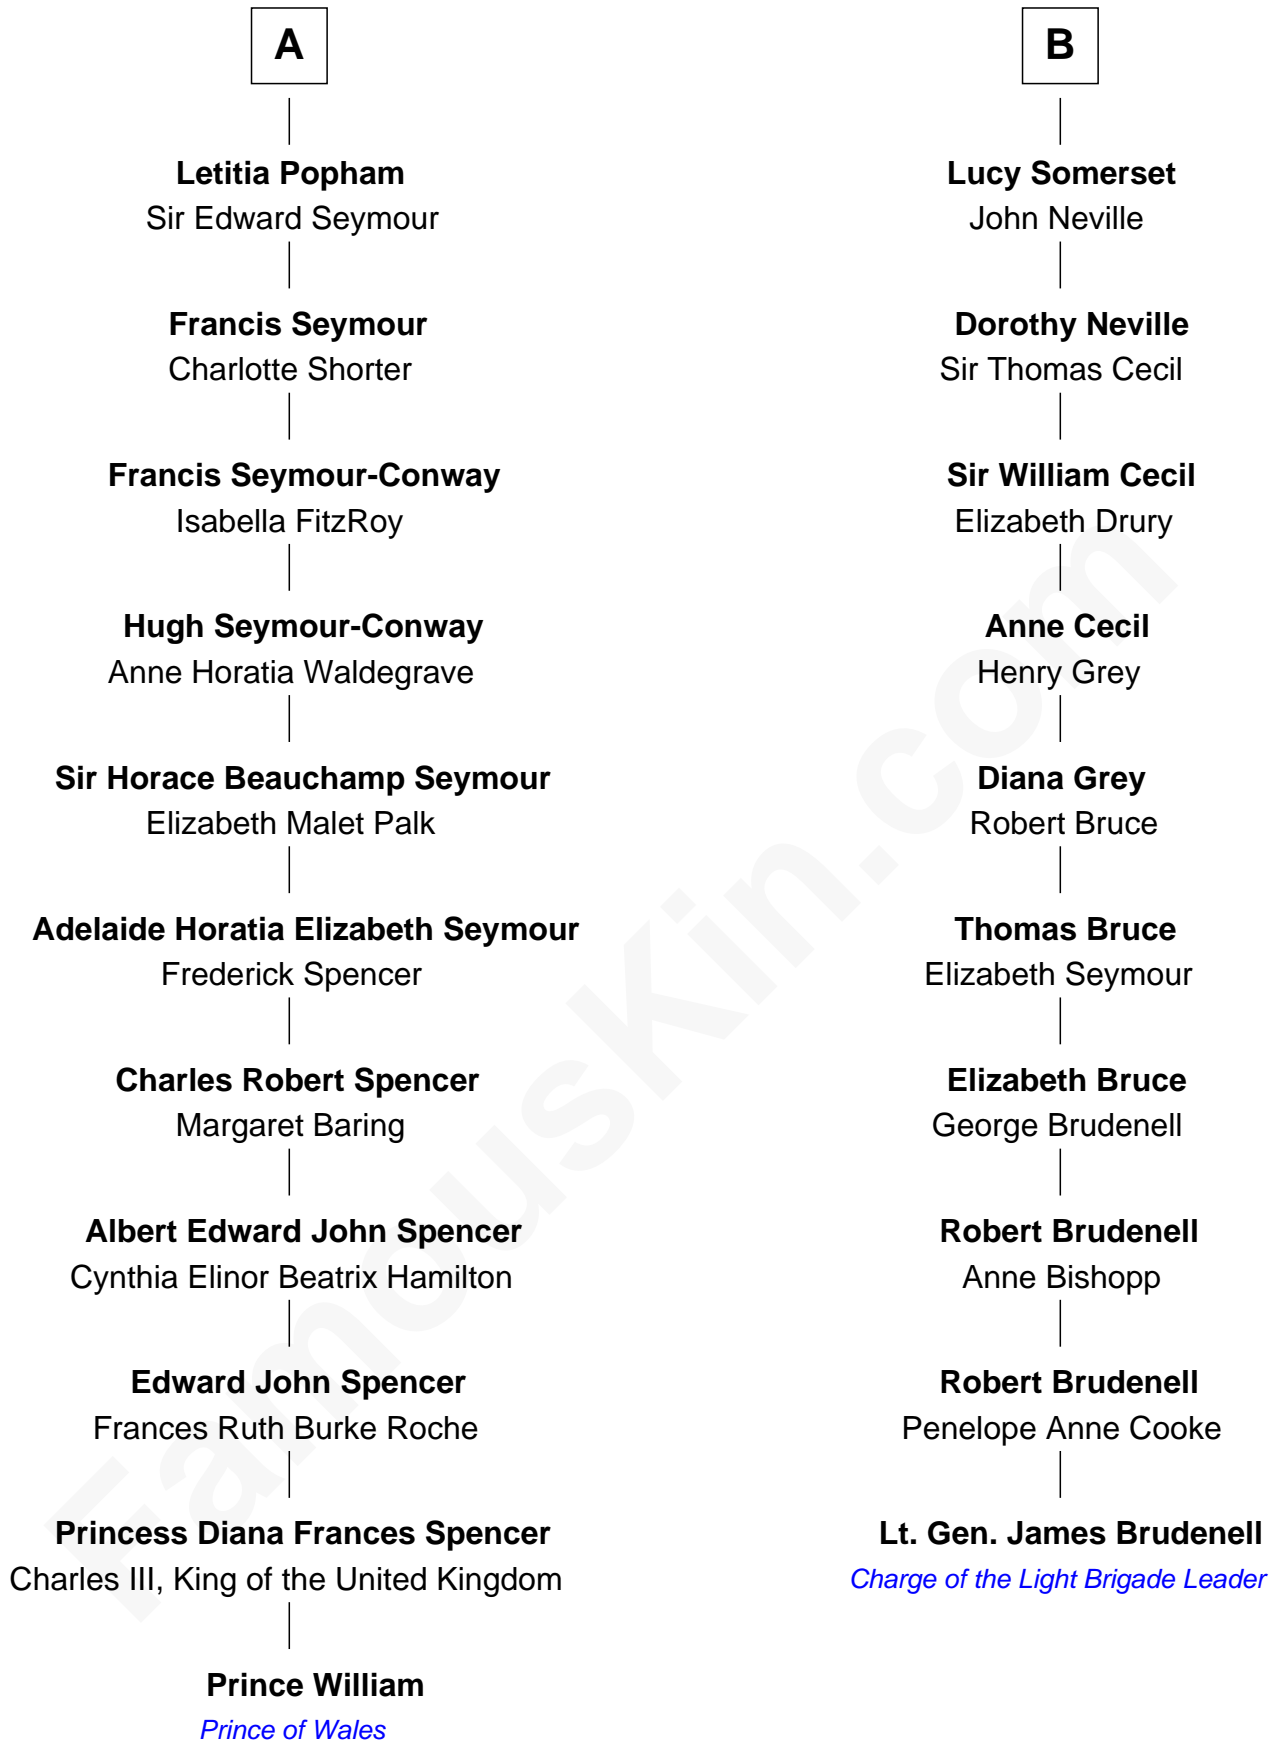

FamousKin.com
Relationship Chart of
Prince William
Prince of Wales

16th cousin 1 time removed of

Lt. Gen. James Brudenell
Leader of the "Charge of the Light Brigade"

William photo by [InSapphoWeTrust](#) (CC BY-SA 2.0)