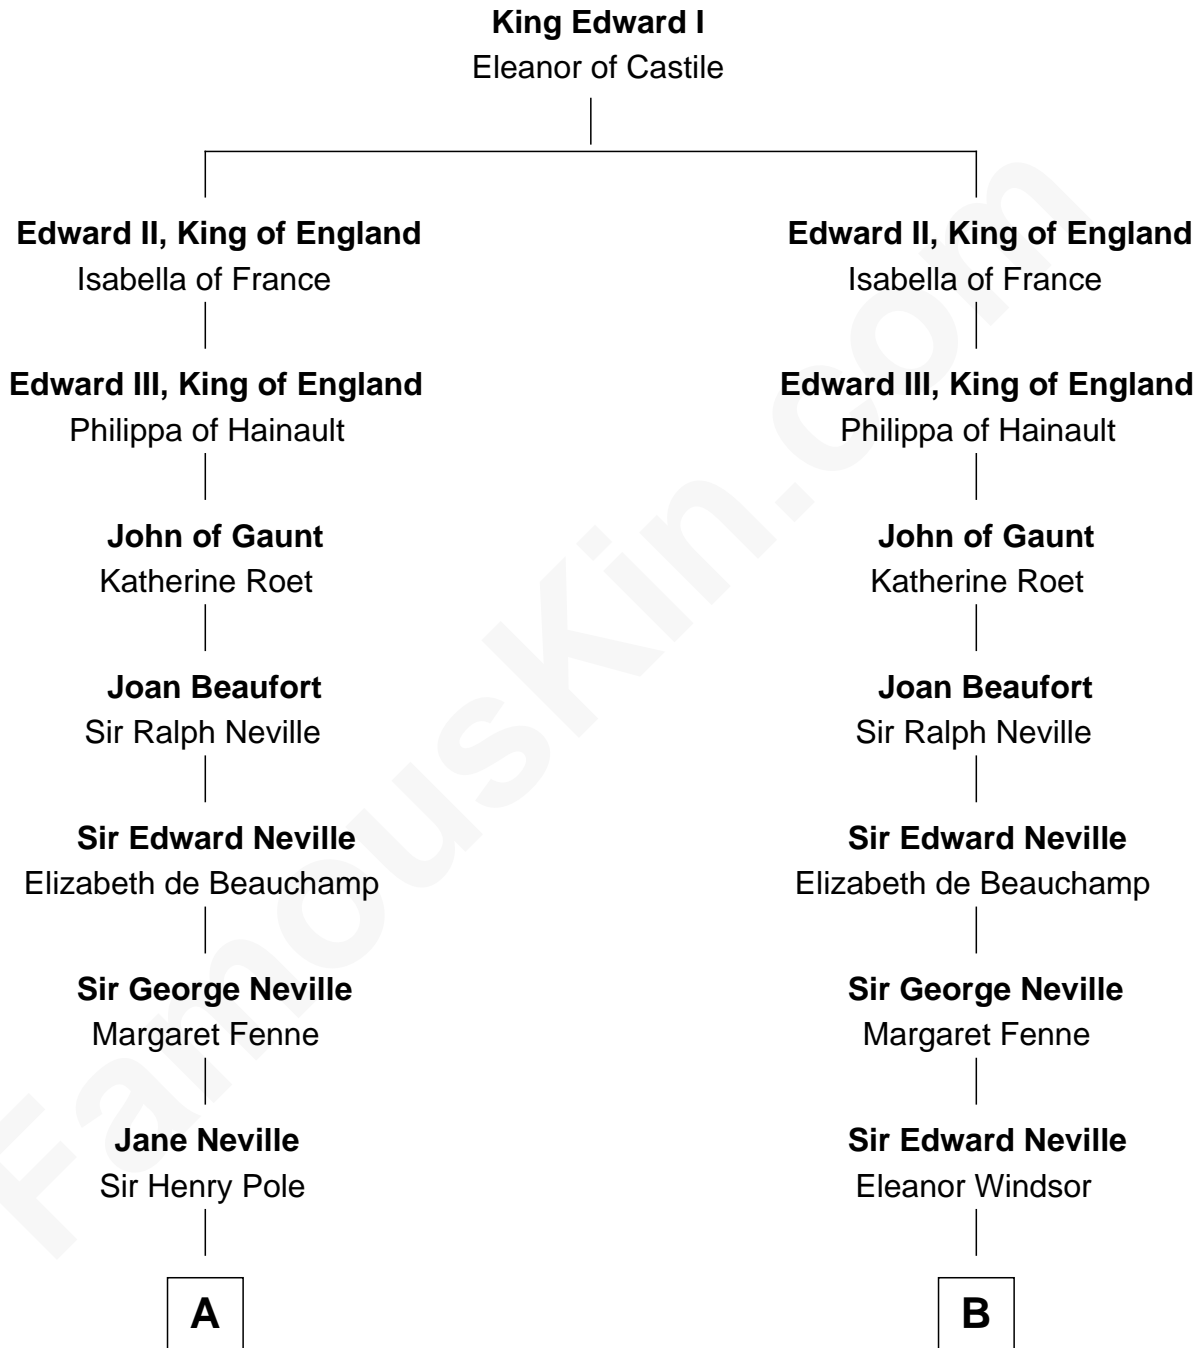

**FamousKin.com**  
**Relationship Chart of**  
**Prince William**  
*Prince of Wales*

16th cousin 5 times removed of

**Lt. Gen. James Brudenell**  
*Leader of the "Charge of the Light Brigade"*

**C**

Charles Robert Spencer

Margaret Baring

Albert Edward John Spencer

Cynthia Elinor Beatrix Hamilton

Edward John Spencer

Frances Ruth Burke Roche

Princess Diana Frances Spencer

Charles III, King of the United Kingdom

Prince William

*Prince of Wales*