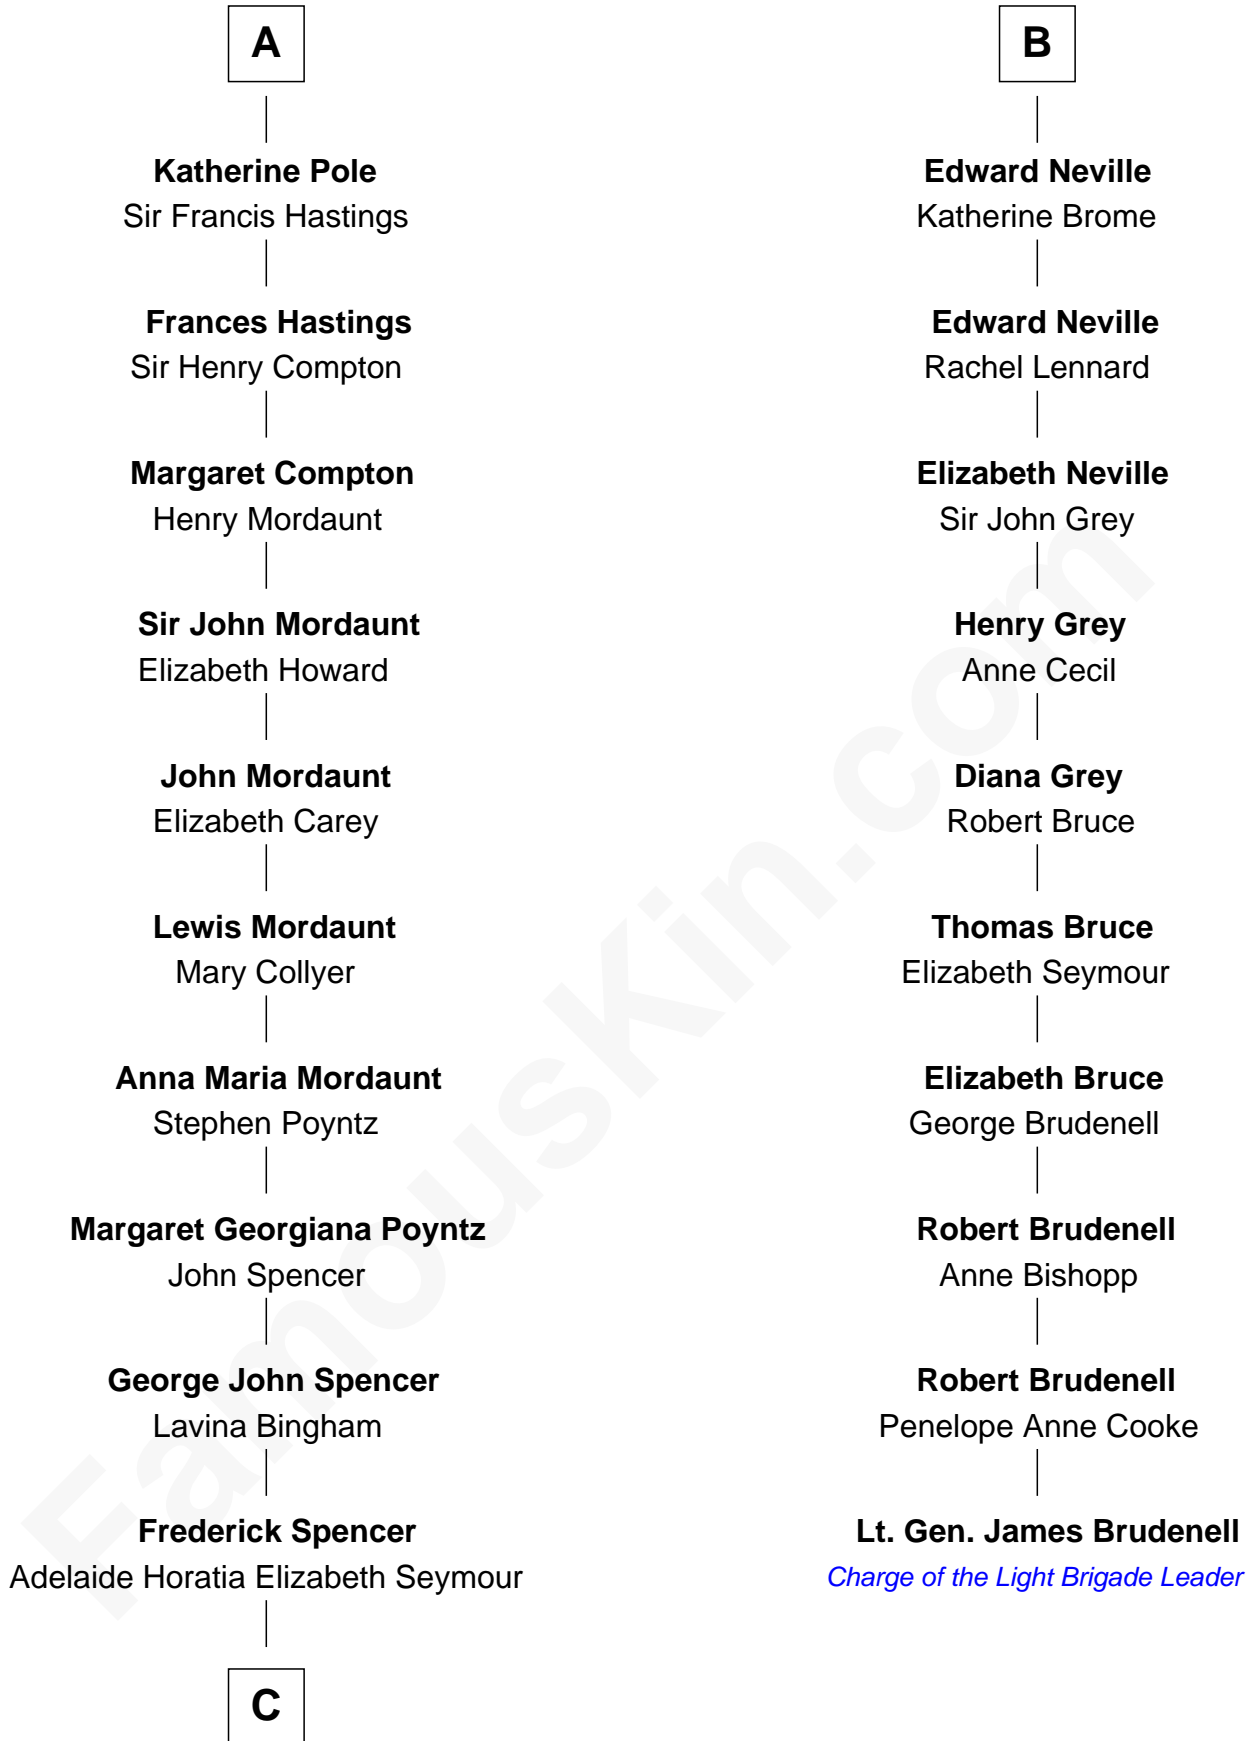

**FamousKin.com**  
**Relationship Chart of**  
**Prince William**  
*Prince of Wales*

16th cousin 5 times removed of

**Lt. Gen. James Brudenell**  
*Leader of the "Charge of the Light Brigade"*

**C**

Charles Robert Spencer

Margaret Baring

Albert Edward John Spencer

Cynthia Elinor Beatrix Hamilton

Edward John Spencer

Frances Ruth Burke Roche

Princess Diana Frances Spencer

Charles III, King of the United Kingdom

Prince William