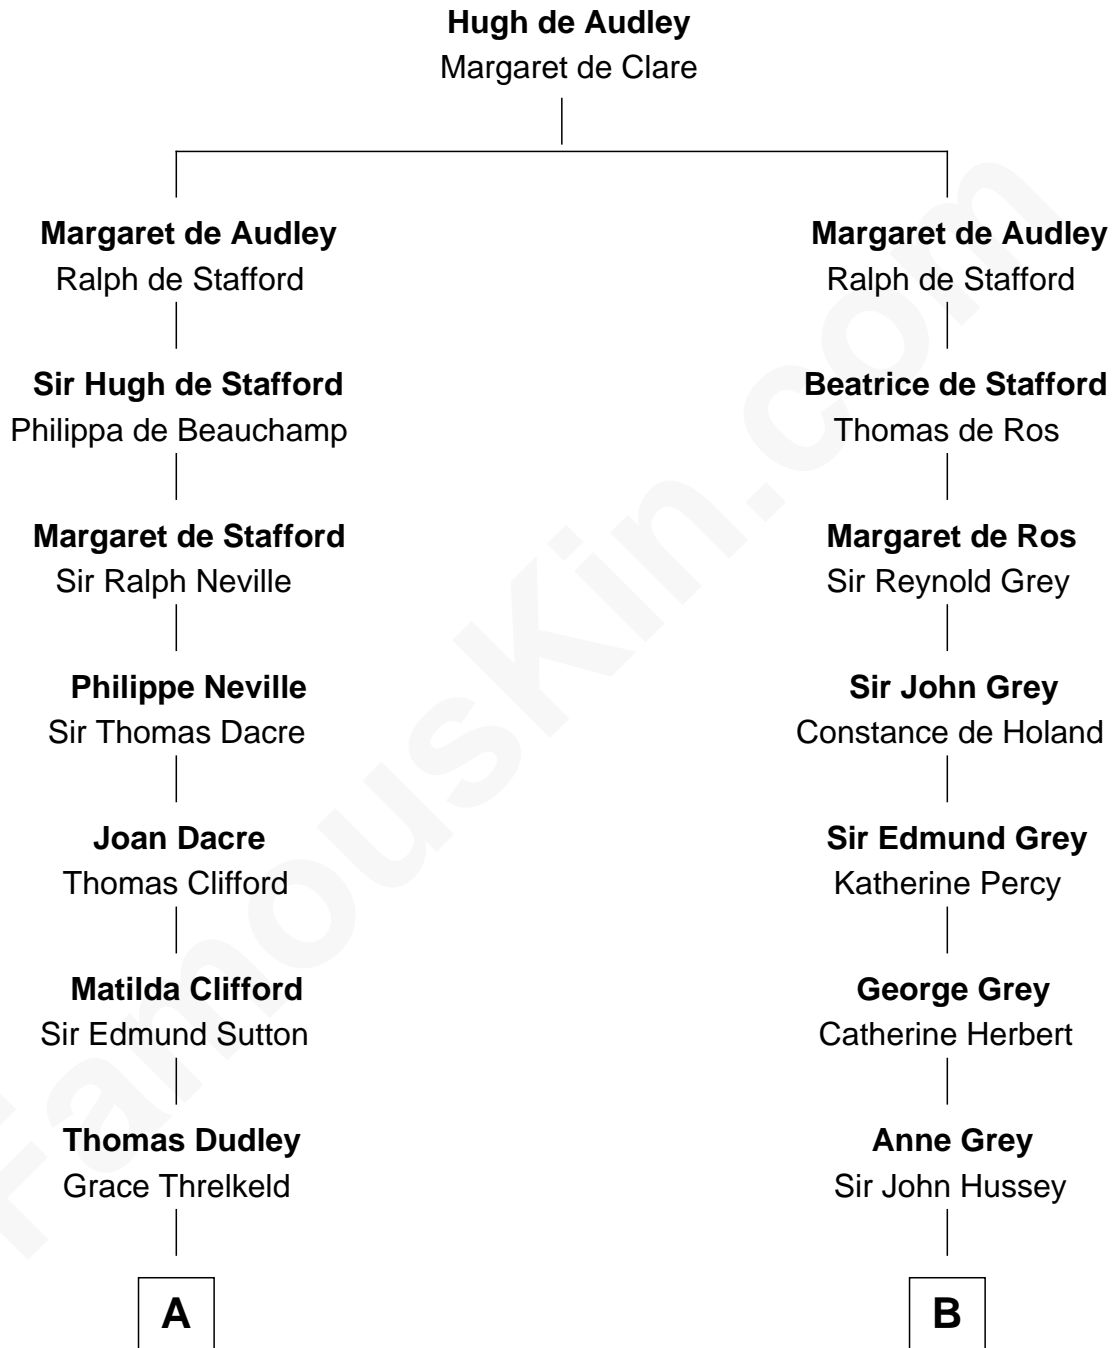

FamousKin.com
Relationship Chart of
Prince William
Prince of Wales

16th cousin 4 times removed of

Lt. Gen. James Brudenell
Leader of the "Charge of the Light Brigade"

C

—
Albert Edward John Spencer

Cynthia Elinor Beatrix Hamilton

—
Edward John Spencer

Frances Ruth Burke Roche

—
Princess Diana Frances Spencer

Charles III, King of the United Kingdom

—
Prince William

Prince of Wales