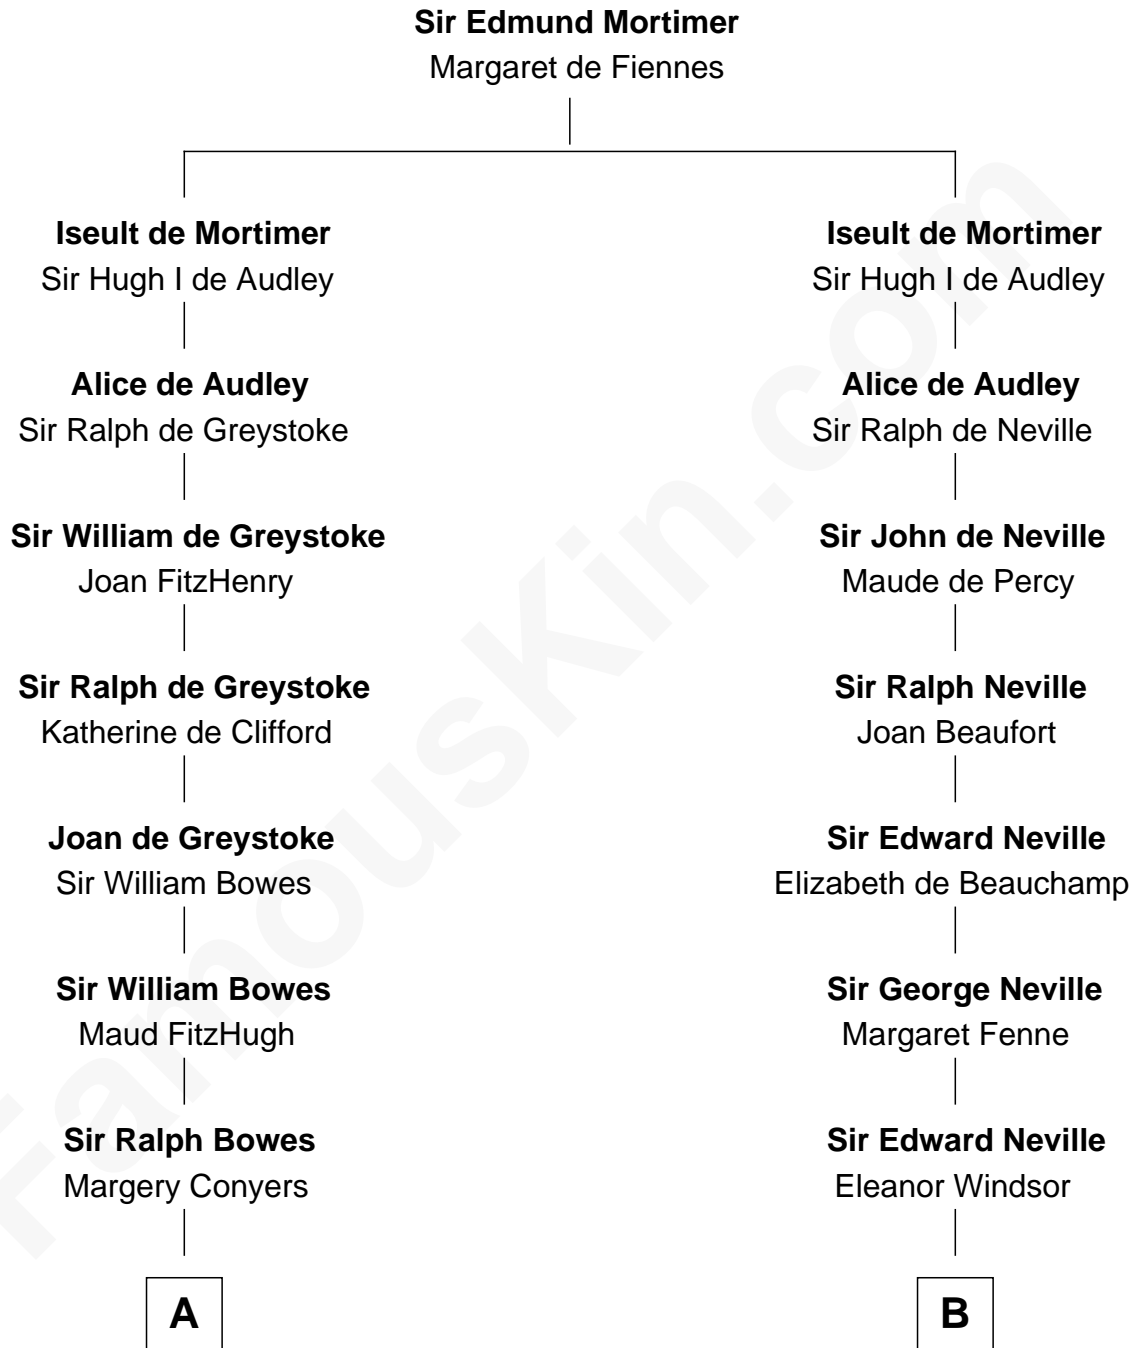

**FamousKin.com**  
**Relationship Chart of**  
**Prince William**  
*Prince of Wales*

16th cousin 5 times removed of

**Lt. Gen. James Brudenell**  
*Leader of the "Charge of the Light Brigade"*

**C**

**Claude George Bowes-Lyon**  
Cecilia Nina Cavendish-Bentinck

**Elizabeth Bowes-Lyon**  
George VI, King of the United Kingdom

**Elizabeth II, Queen of the United Kingdom**  
Prince Philip of Edinburgh

**Charles III, King of the United Kingdom**  
Princess Diana Frances Spencer

**Prince William**  
*Prince of Wales*