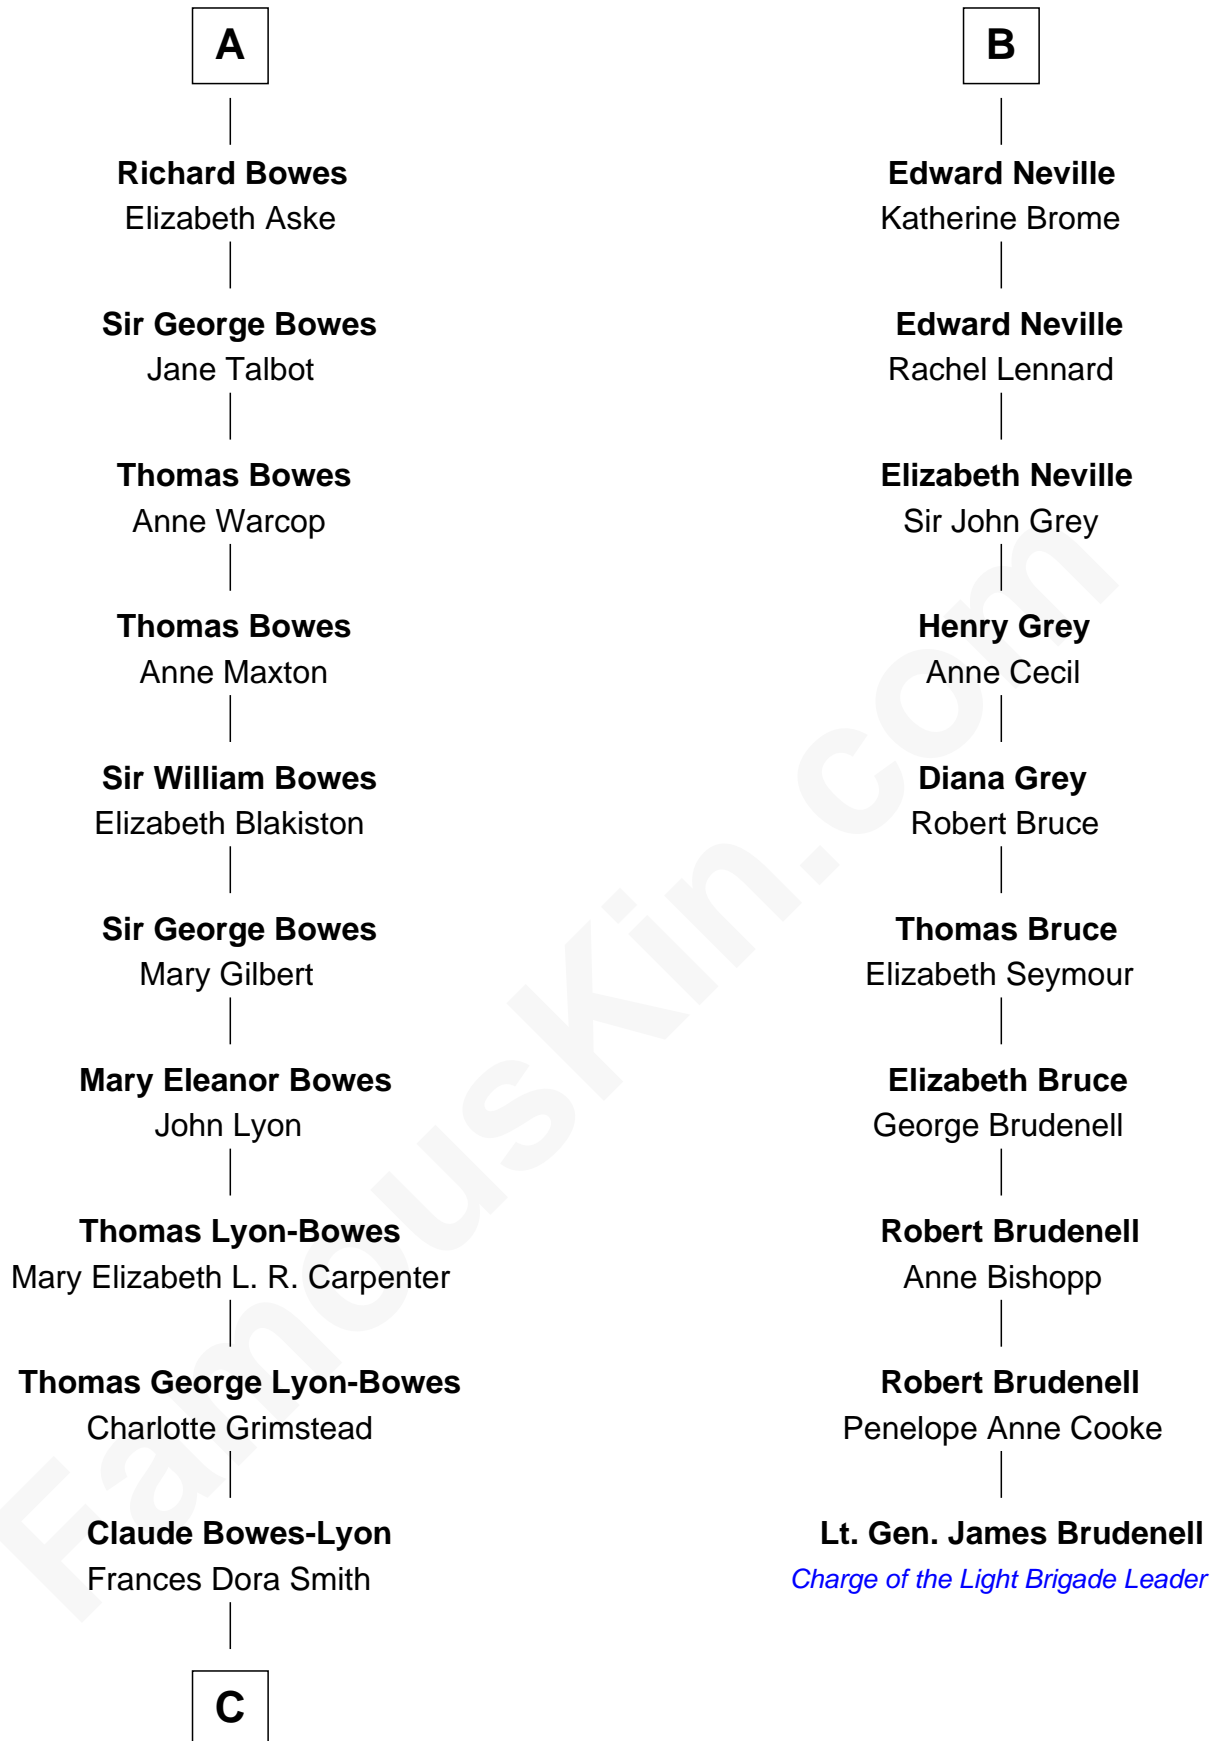

**FamousKin.com**  
**Relationship Chart of**  
**Prince William**  
*Prince of Wales*

16th cousin 5 times removed of

**Lt. Gen. James Brudenell**  
*Leader of the "Charge of the Light Brigade"*

**C**

**Claude George Bowes-Lyon**  
Cecilia Nina Cavendish-Bentinck

**Elizabeth Bowes-Lyon**  
George VI, King of the United Kingdom

**Elizabeth II, Queen of the United Kingdom**  
Prince Philip of Edinburgh

**Charles III, King of the United Kingdom**  
Princess Diana Frances Spencer

**Prince William**  
*Prince of Wales*