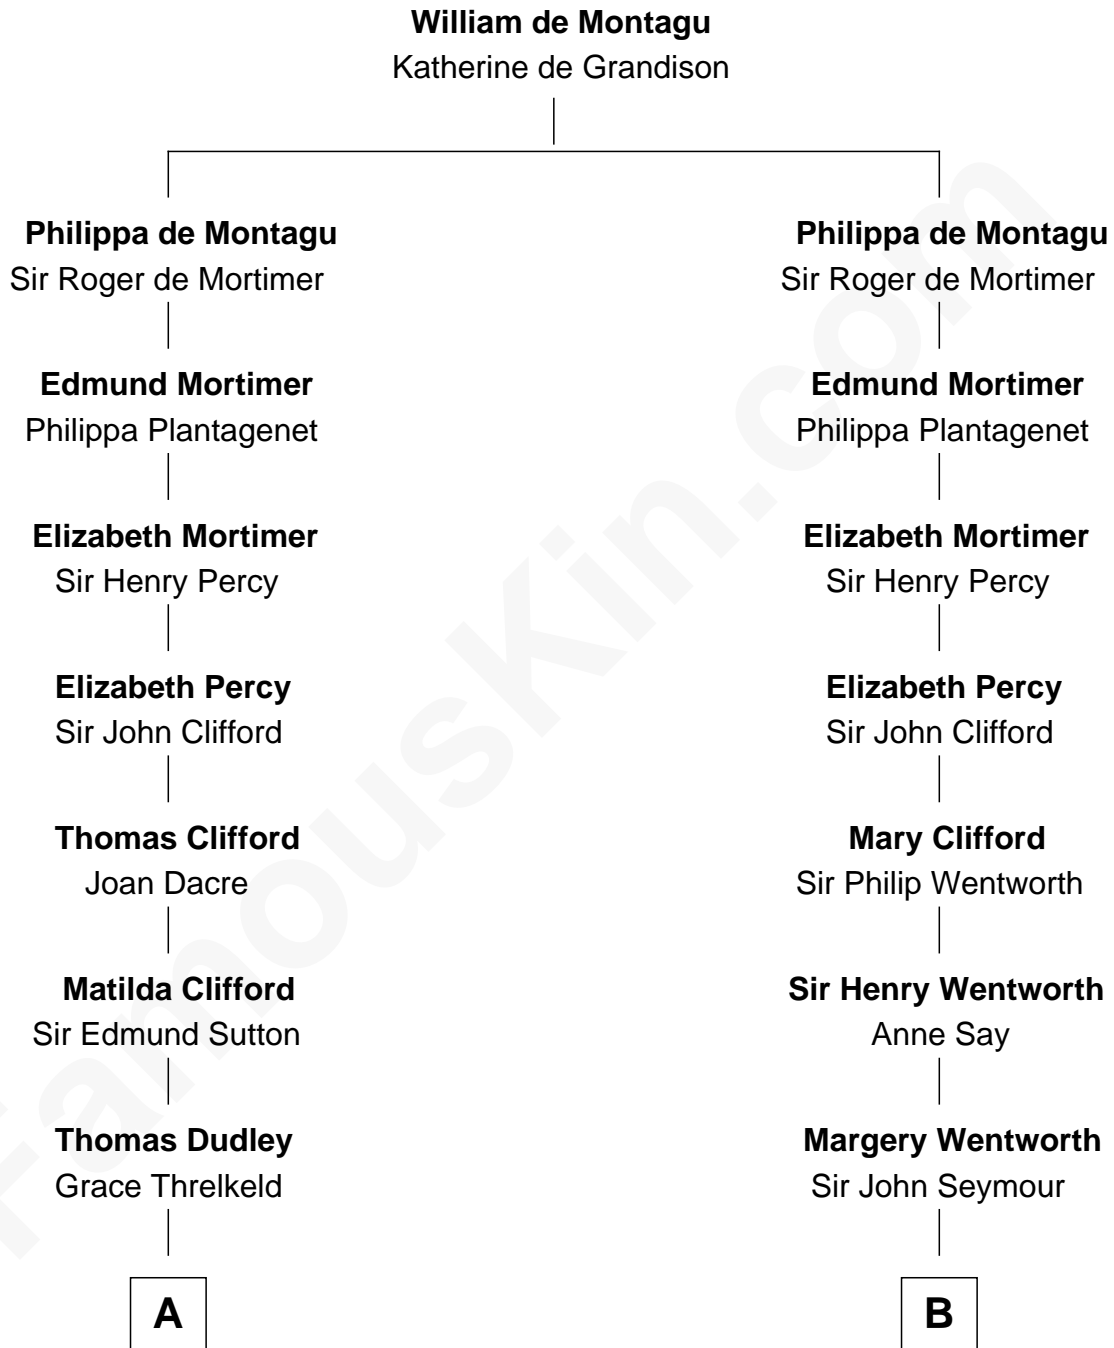

FamousKin.com
Relationship Chart of
Prince William
Prince of Wales

16th cousin 4 times removed of

Lt. Gen. James Brudenell
Leader of the "Charge of the Light Brigade"

C

—
Albert Edward John Spencer

Cynthia Elinor Beatrix Hamilton

—
Edward John Spencer

Frances Ruth Burke Roche

—
Princess Diana Frances Spencer

Charles III, King of the United Kingdom

—
Prince William

Prince of Wales