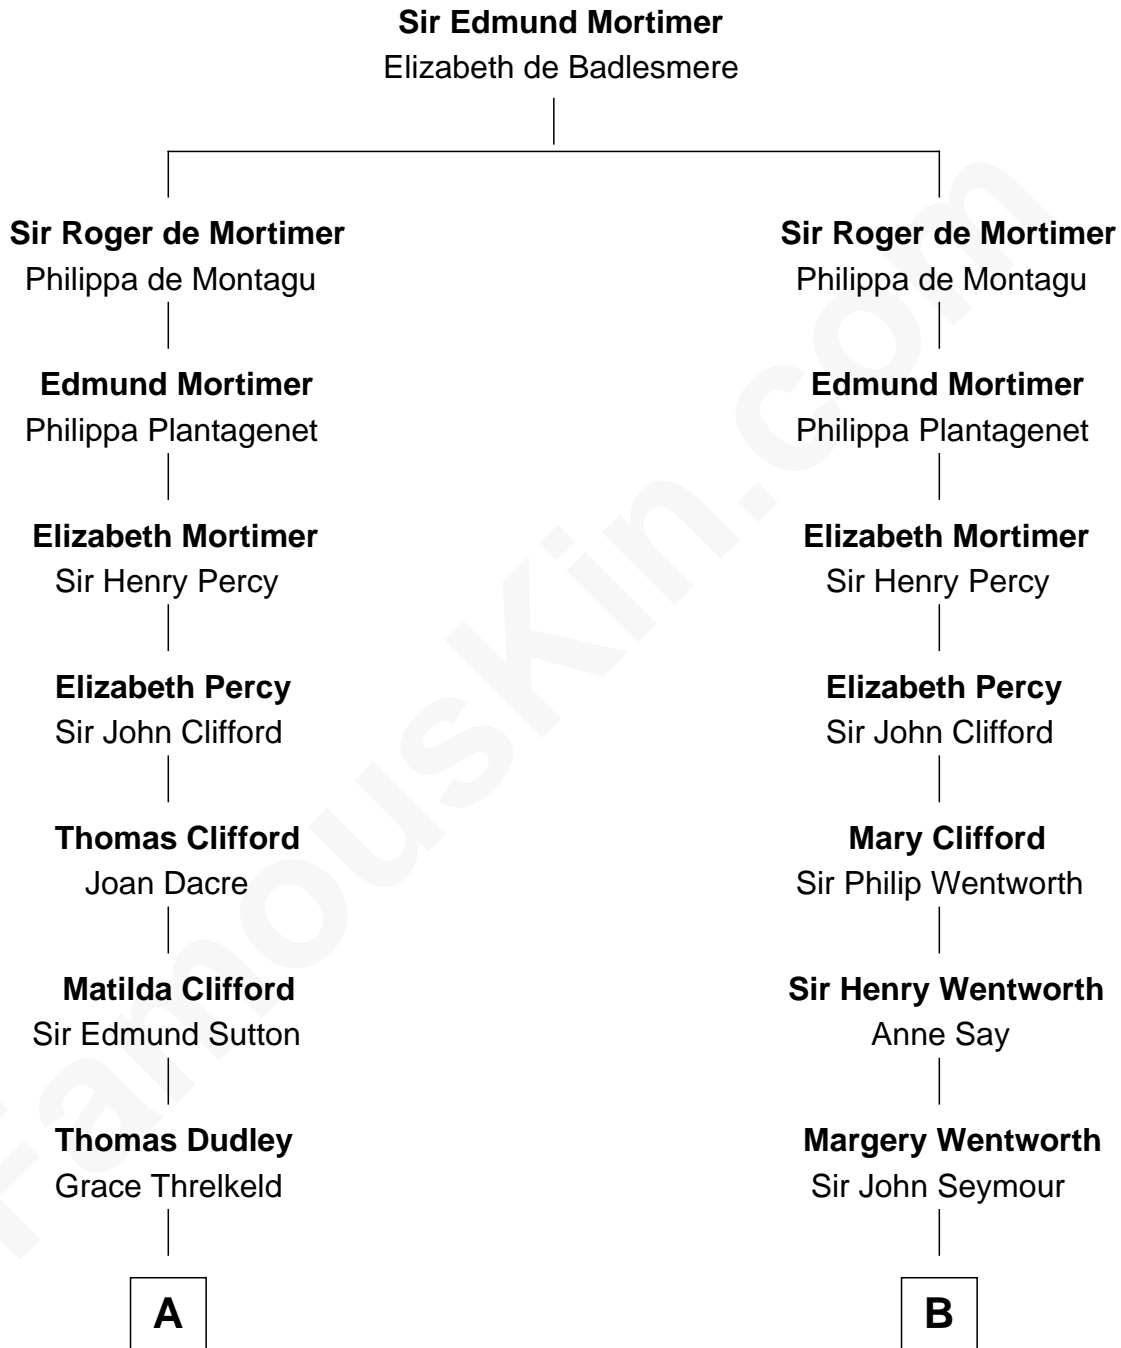

FamousKin.com
Relationship Chart of
Prince William
Prince of Wales

16th cousin 4 times removed of

Lt. Gen. James Brudenell
Leader of the "Charge of the Light Brigade"

C

—
Albert Edward John Spencer

Cynthia Elinor Beatrix Hamilton

—
Edward John Spencer

Frances Ruth Burke Roche

—
Princess Diana Frances Spencer

Charles III, King of the United Kingdom

—
Prince William

Prince of Wales