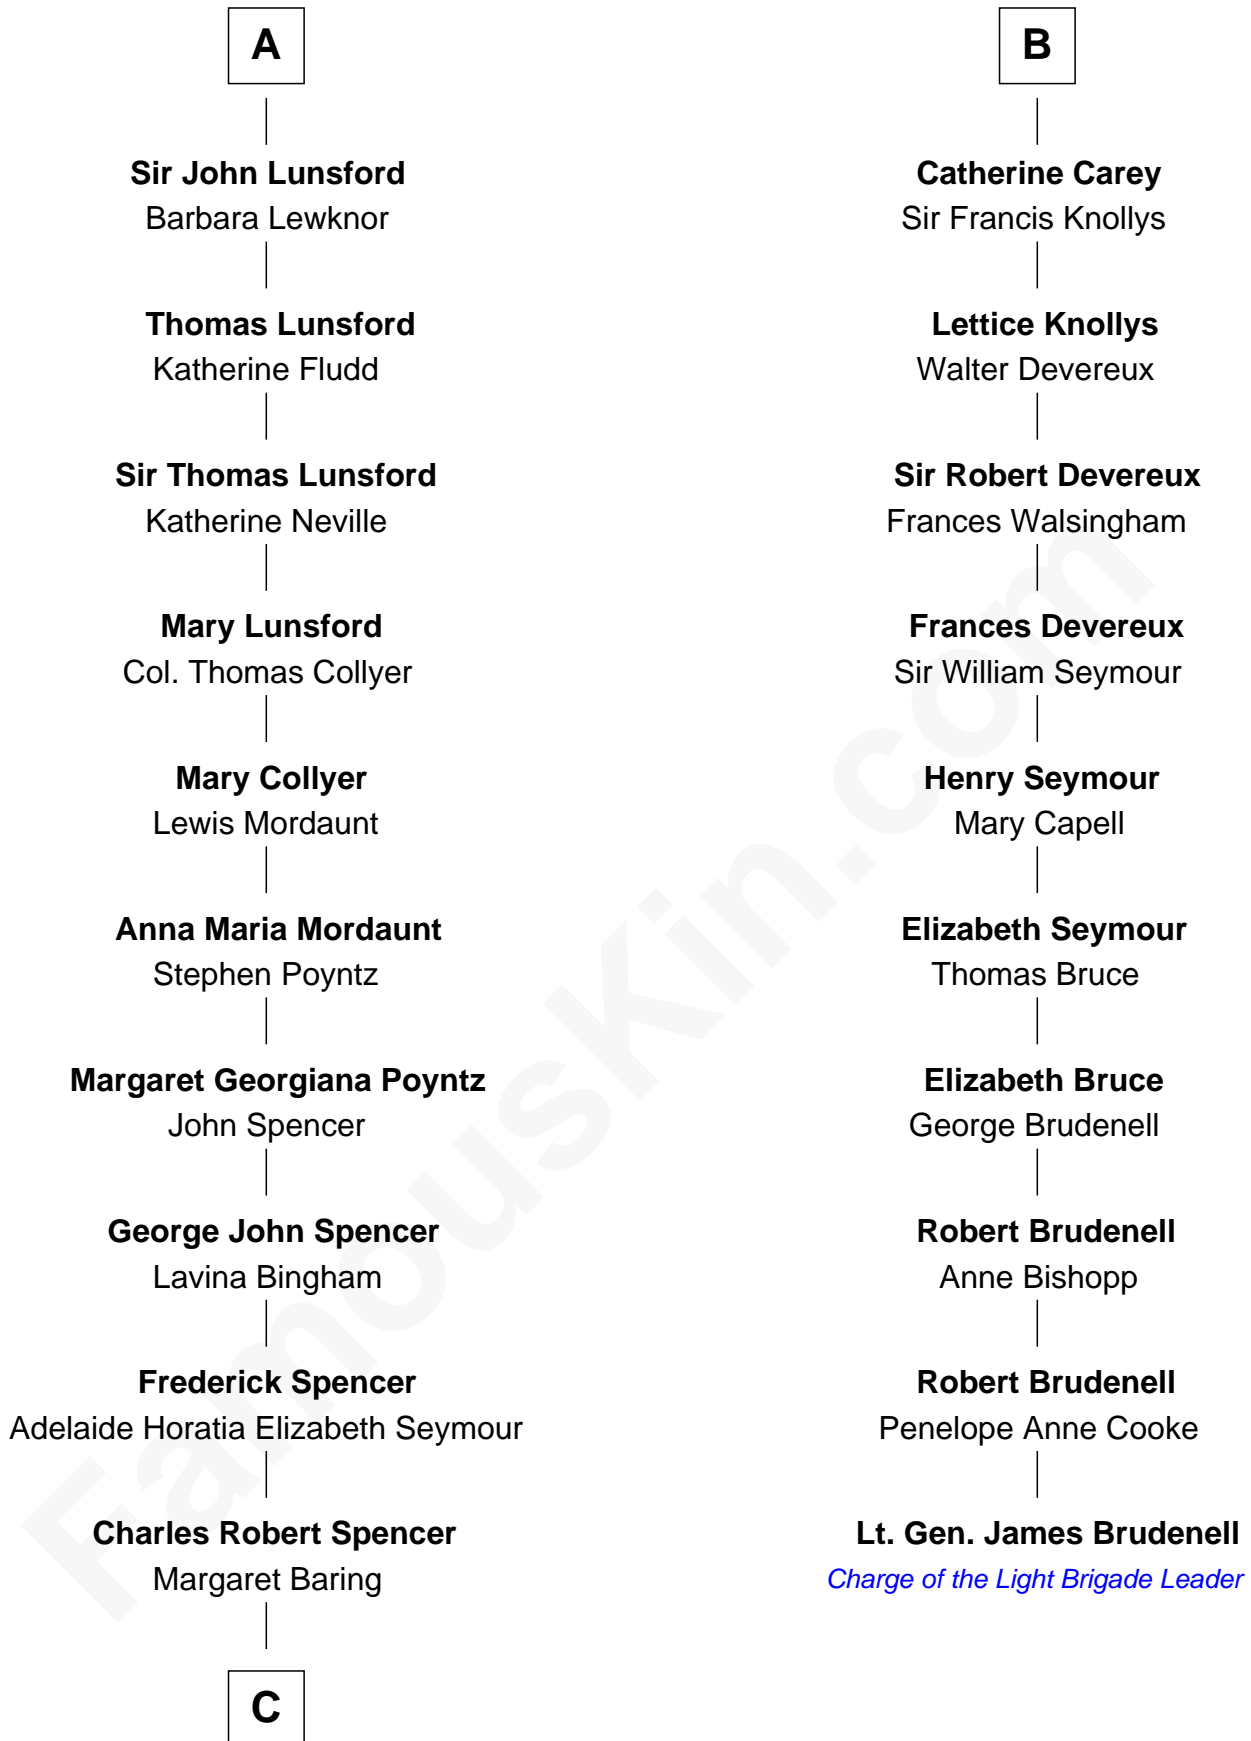

**FamousKin.com**  
**Relationship Chart of**  
**Prince William**  
*Prince of Wales*

16th cousin 4 times removed of

**Lt. Gen. James Brudenell**  
*Leader of the "Charge of the Light Brigade"*

**Sir Thomas de St. Omer**

**C**

—  
**Albert Edward John Spencer**

Cynthia Elinor Beatrix Hamilton

—  
**Edward John Spencer**

Frances Ruth Burke Roche

—  
**Princess Diana Frances Spencer**

Charles III, King of the United Kingdom

—  
**Prince William**