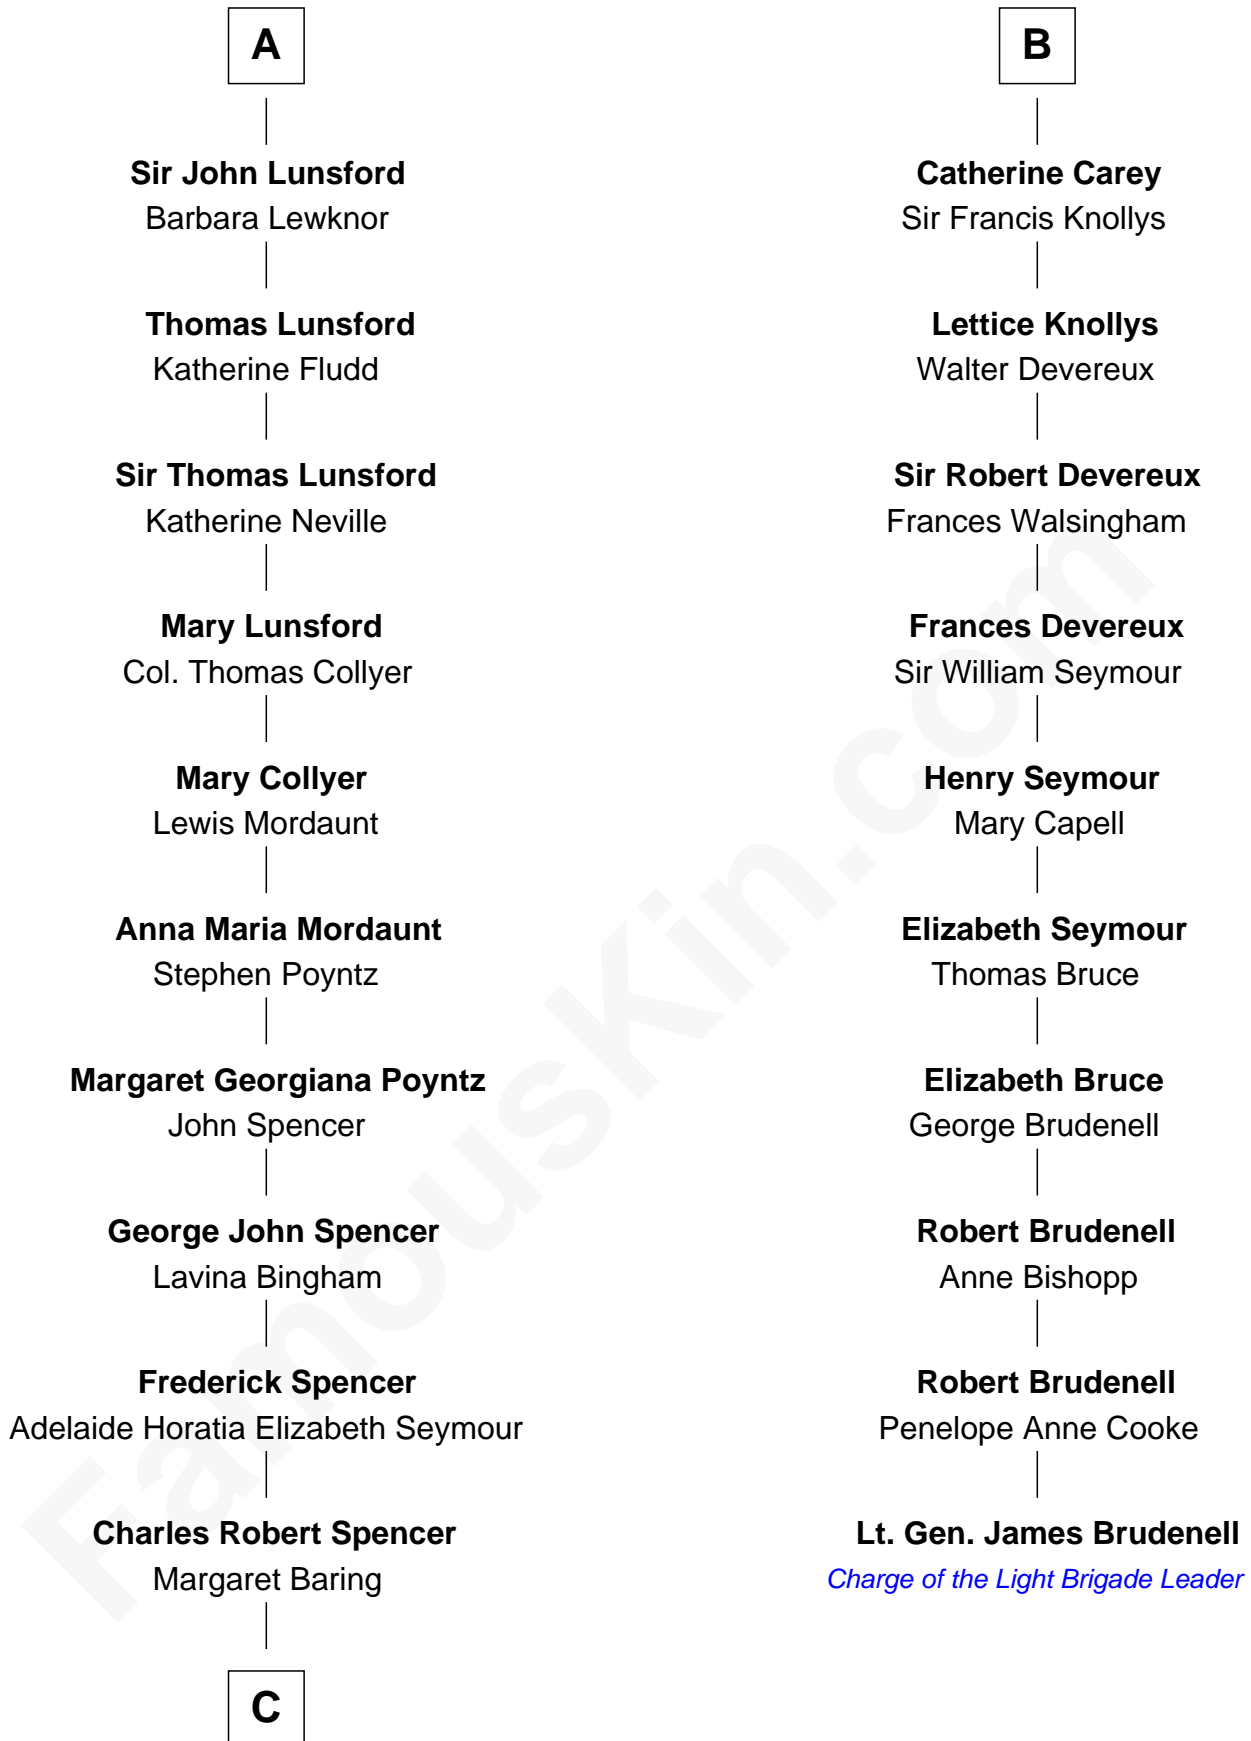

FamousKin.com
Relationship Chart of
Prince William
Prince of Wales

16th cousin 4 times removed of

Lt. Gen. James Brudenell
Leader of the "Charge of the Light Brigade"

Sir Richard de Walkfare

C

—
Albert Edward John Spencer

Cynthia Elinor Beatrix Hamilton

—
Edward John Spencer

Frances Ruth Burke Roche

—
Princess Diana Frances Spencer

Charles III, King of the United Kingdom

—
Prince William

Prince of Wales