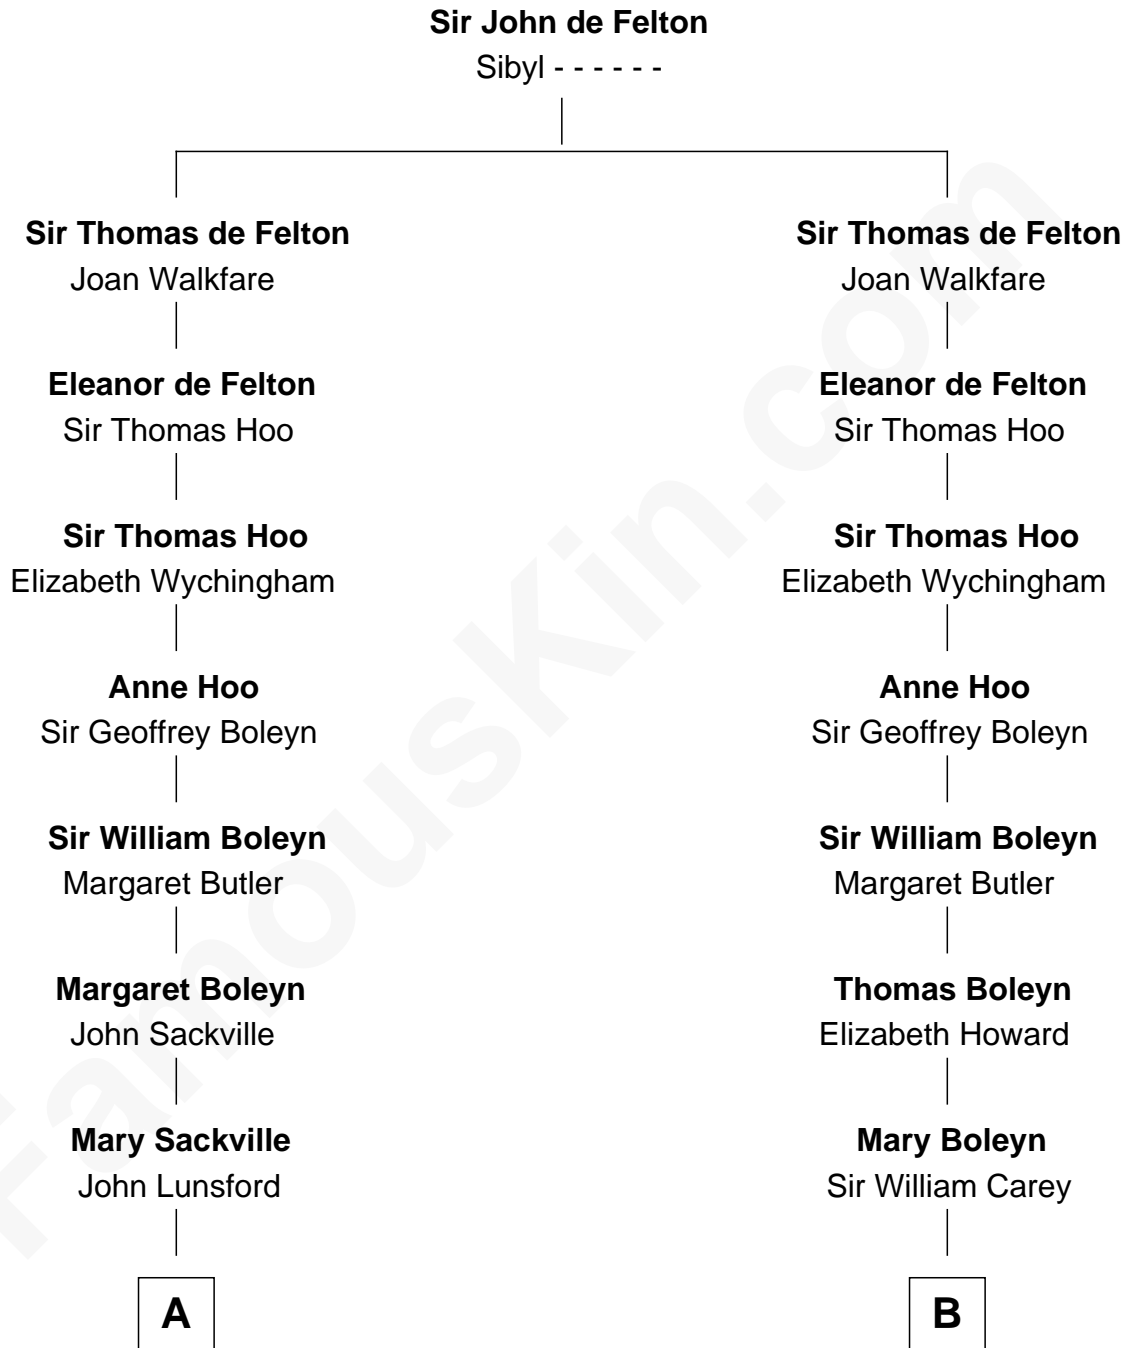

FamousKin.com
Relationship Chart of
Prince William
Prince of Wales

16th cousin 4 times removed of

Lt. Gen. James Brudenell
Leader of the "Charge of the Light Brigade"

C

Albert Edward John Spencer

Cynthia Elinor Beatrix Hamilton

Edward John Spencer

Frances Ruth Burke Roche

Princess Diana Frances Spencer

Charles III, King of the United Kingdom

Prince William

Prince of Wales