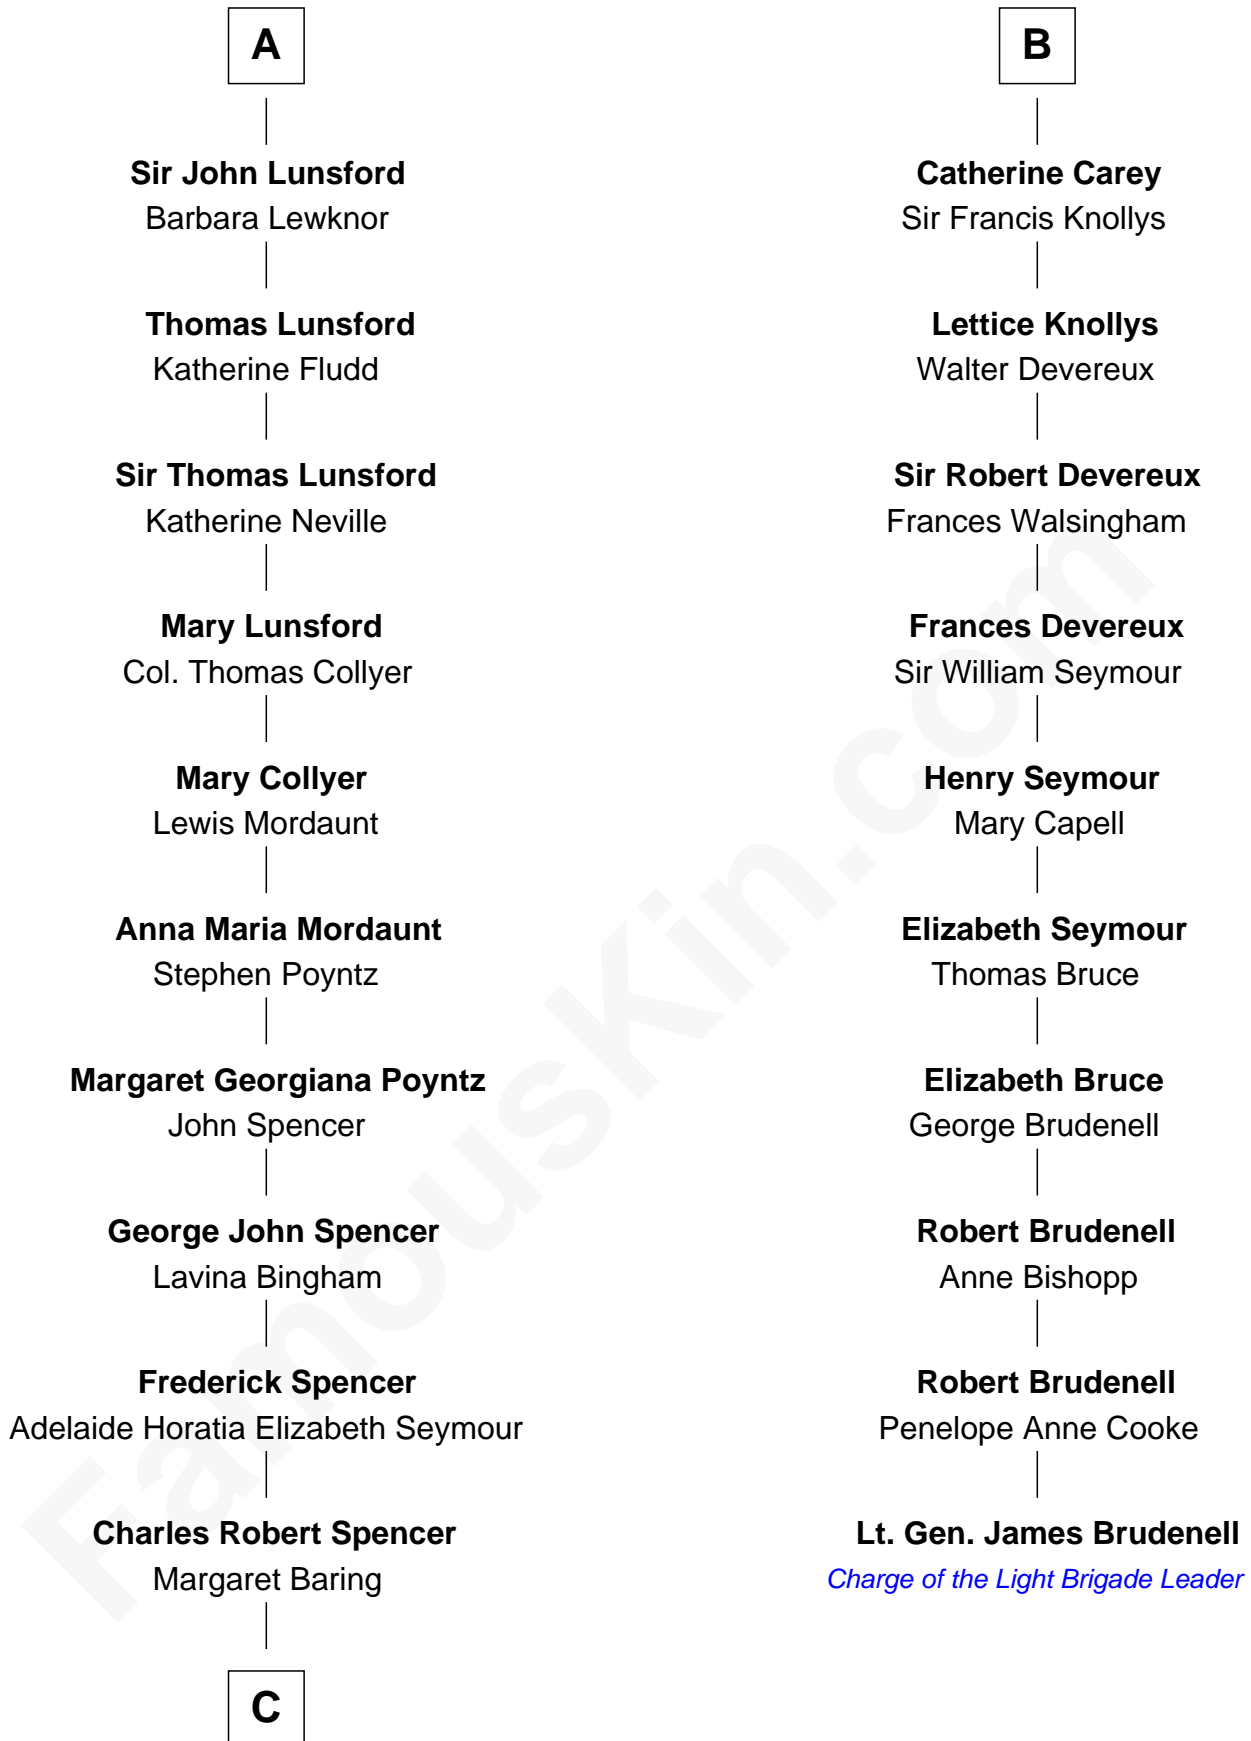

FamousKin.com
Relationship Chart of
Prince William
Prince of Wales

16th cousin 4 times removed of

Lt. Gen. James Brudenell
Leader of the "Charge of the Light Brigade"

C

Albert Edward John Spencer

Cynthia Elinor Beatrix Hamilton

Edward John Spencer

Frances Ruth Burke Roche

Princess Diana Frances Spencer

Charles III, King of the United Kingdom

Prince William

Prince of Wales