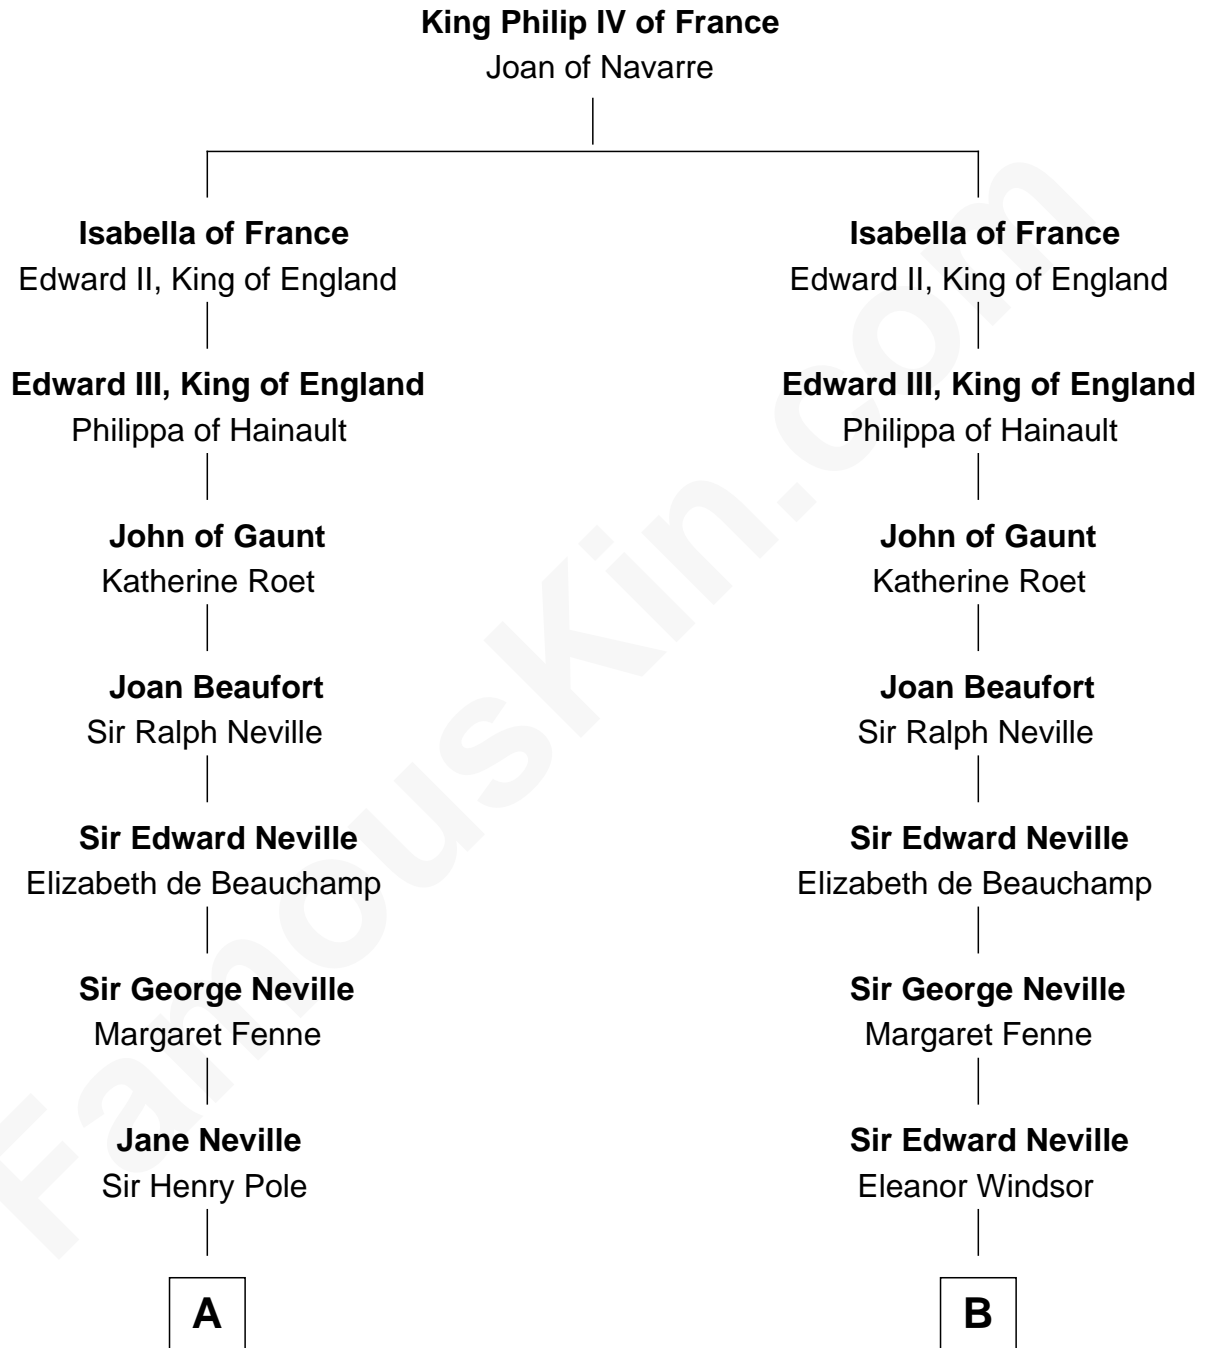

**FamousKin.com**  
**Relationship Chart of**  
**Prince William**  
*Prince of Wales*

16th cousin 5 times removed of

**Lt. Gen. James Brudenell**  
*Leader of the "Charge of the Light Brigade"*

**C**

Charles Robert Spencer

Margaret Baring

Albert Edward John Spencer

Cynthia Elinor Beatrix Hamilton

Edward John Spencer

Frances Ruth Burke Roche

Princess Diana Frances Spencer

Charles III, King of the United Kingdom

Prince William

*Prince of Wales*

FamousKin.com