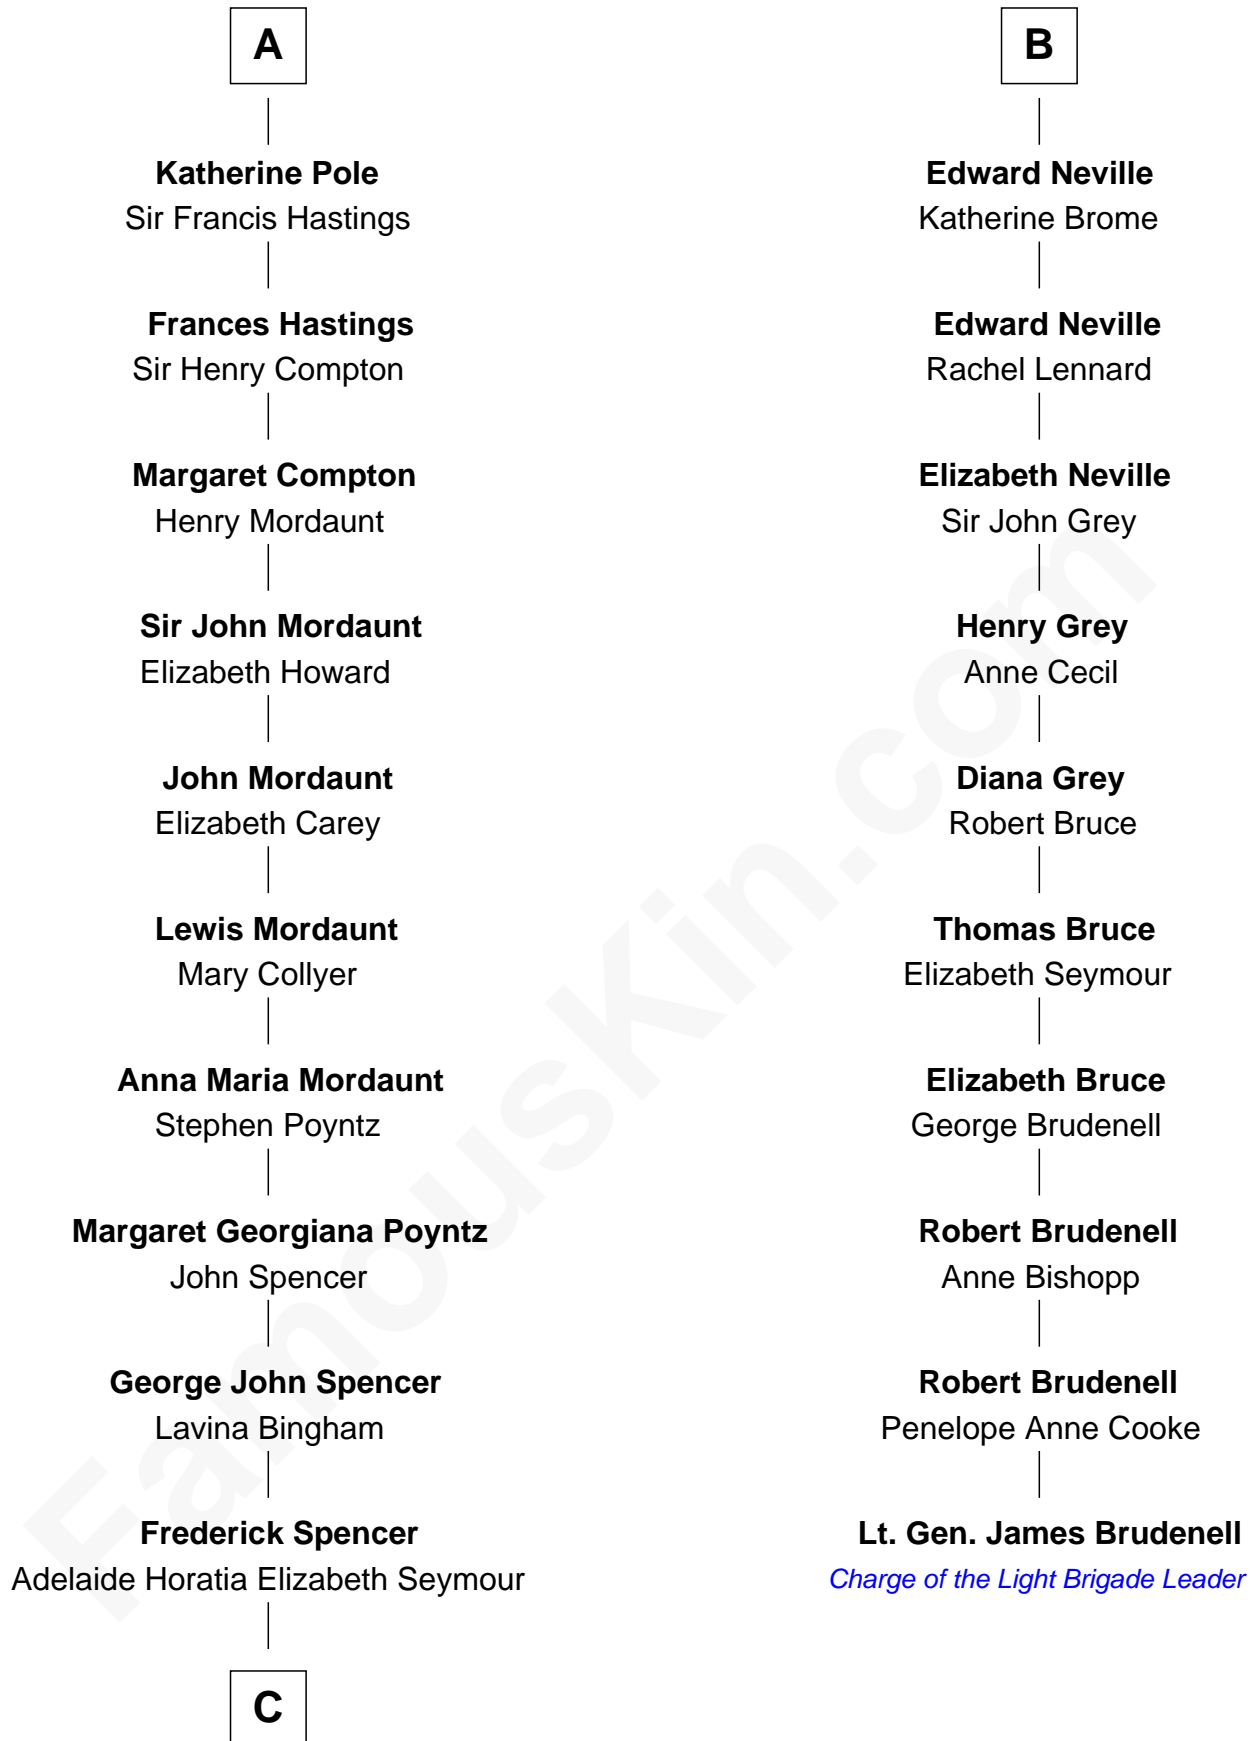

**FamousKin.com**  
**Relationship Chart of**  
**Prince William**  
*Prince of Wales*

16th cousin 5 times removed of

**Lt. Gen. James Brudenell**  
*Leader of the "Charge of the Light Brigade"*

**C**

Charles Robert Spencer

Margaret Baring

Albert Edward John Spencer

Cynthia Elinor Beatrix Hamilton

Edward John Spencer

Frances Ruth Burke Roche

Princess Diana Frances Spencer

Charles III, King of the United Kingdom

Prince William