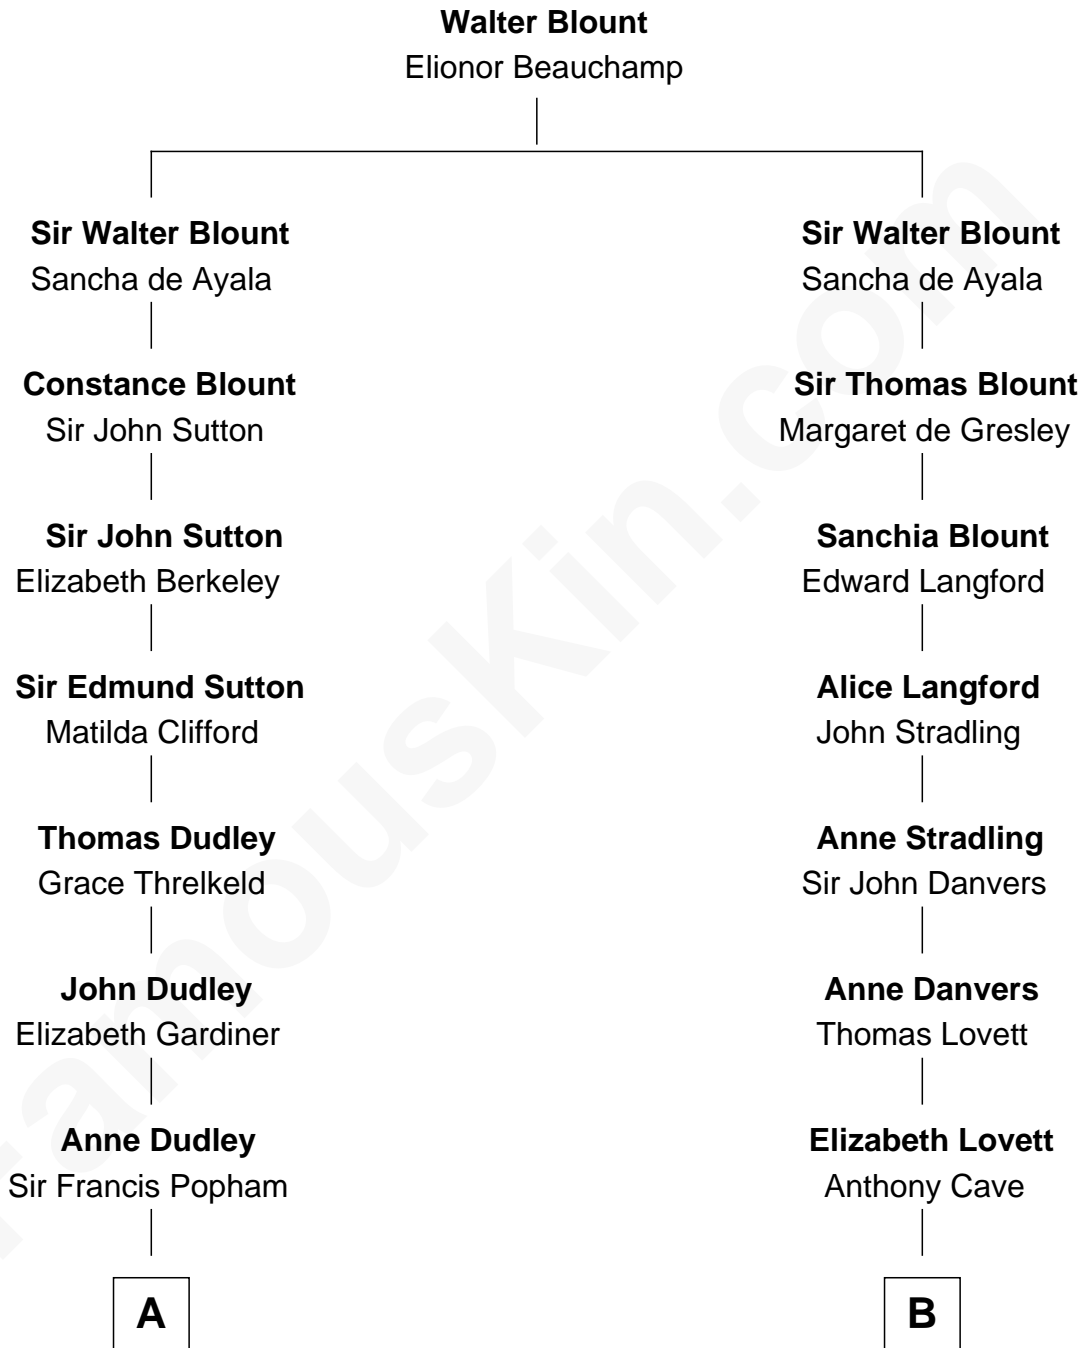

FamousKin.com
Relationship Chart of
Prince William
Prince of Wales

16th cousin 2 times removed of

Lt. Gen. James Brudenell
Leader of the "Charge of the Light Brigade"

C

Princess Diana Frances Spencer
Charles III, King of the United Kingdom

Prince William
Prince of Wales

FamousKin.com