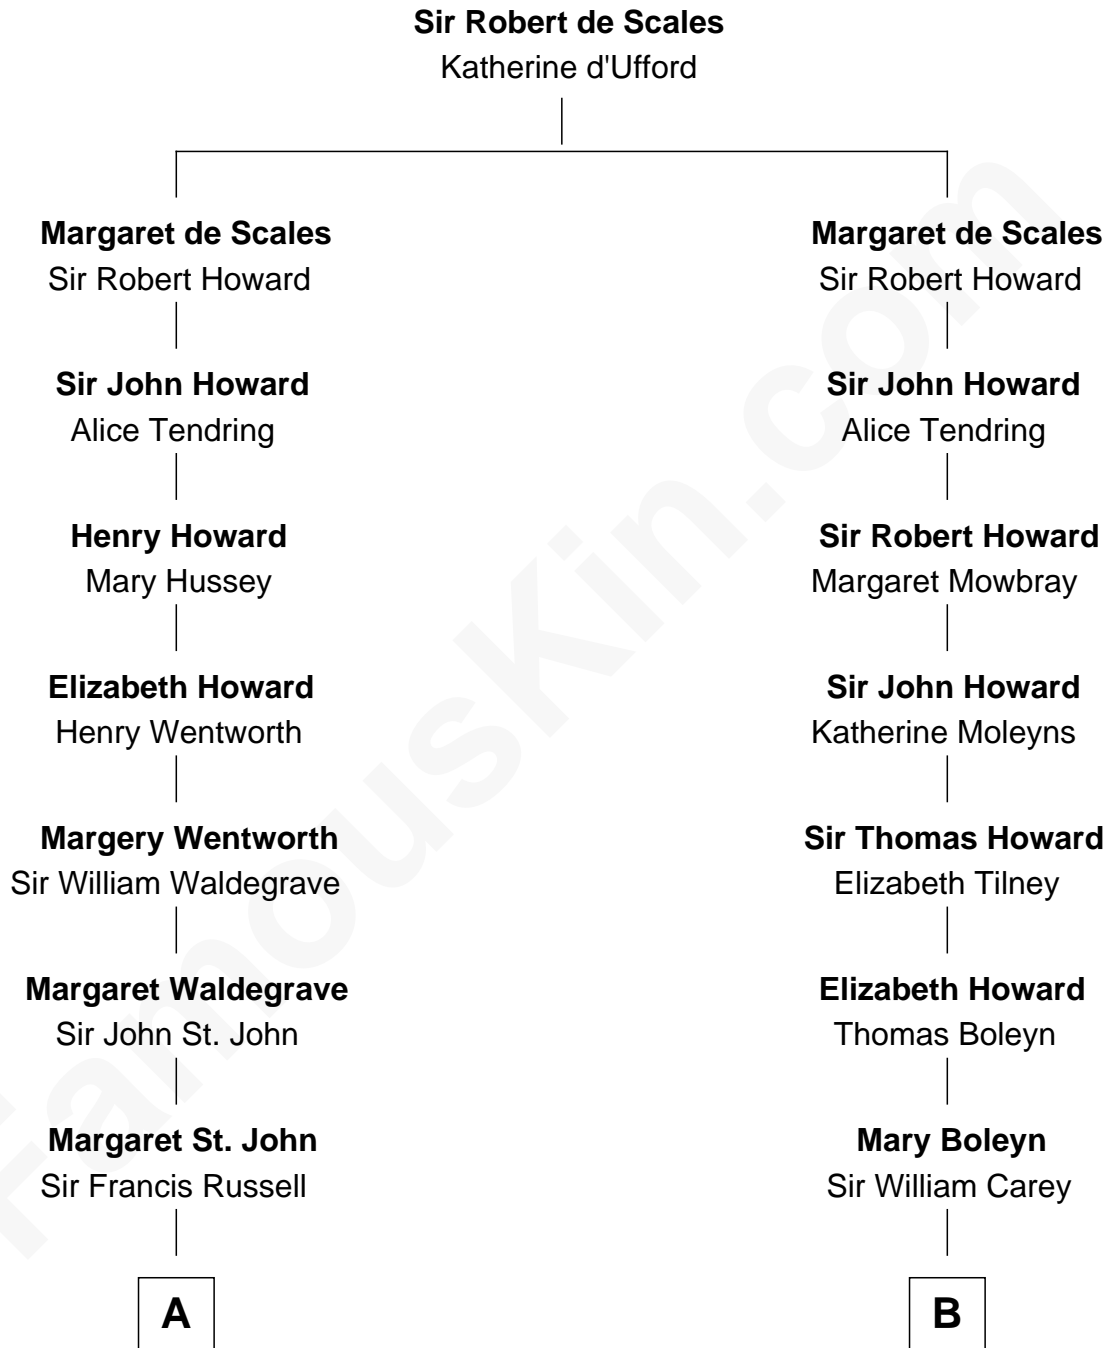

FamousKin.com
Relationship Chart of
Prince William
Prince of Wales

16th cousin 4 times removed of

Lt. Gen. James Brudenell
Leader of the "Charge of the Light Brigade"

A

William Russell
Elizabeth Long

Francis Russell
Catherine Brydges

Anne Russell
George Digby

Ann Digby
Sir Robert Spencer

Sir Charles Spencer
Anne Churchill

John Spencer
Georgiana Carolina Carteret

John Spencer
Margaret Georgiana Poyntz

George John Spencer
Lavina Bingham

Frederick Spencer
Adelaide Horatia Elizabeth Seymour