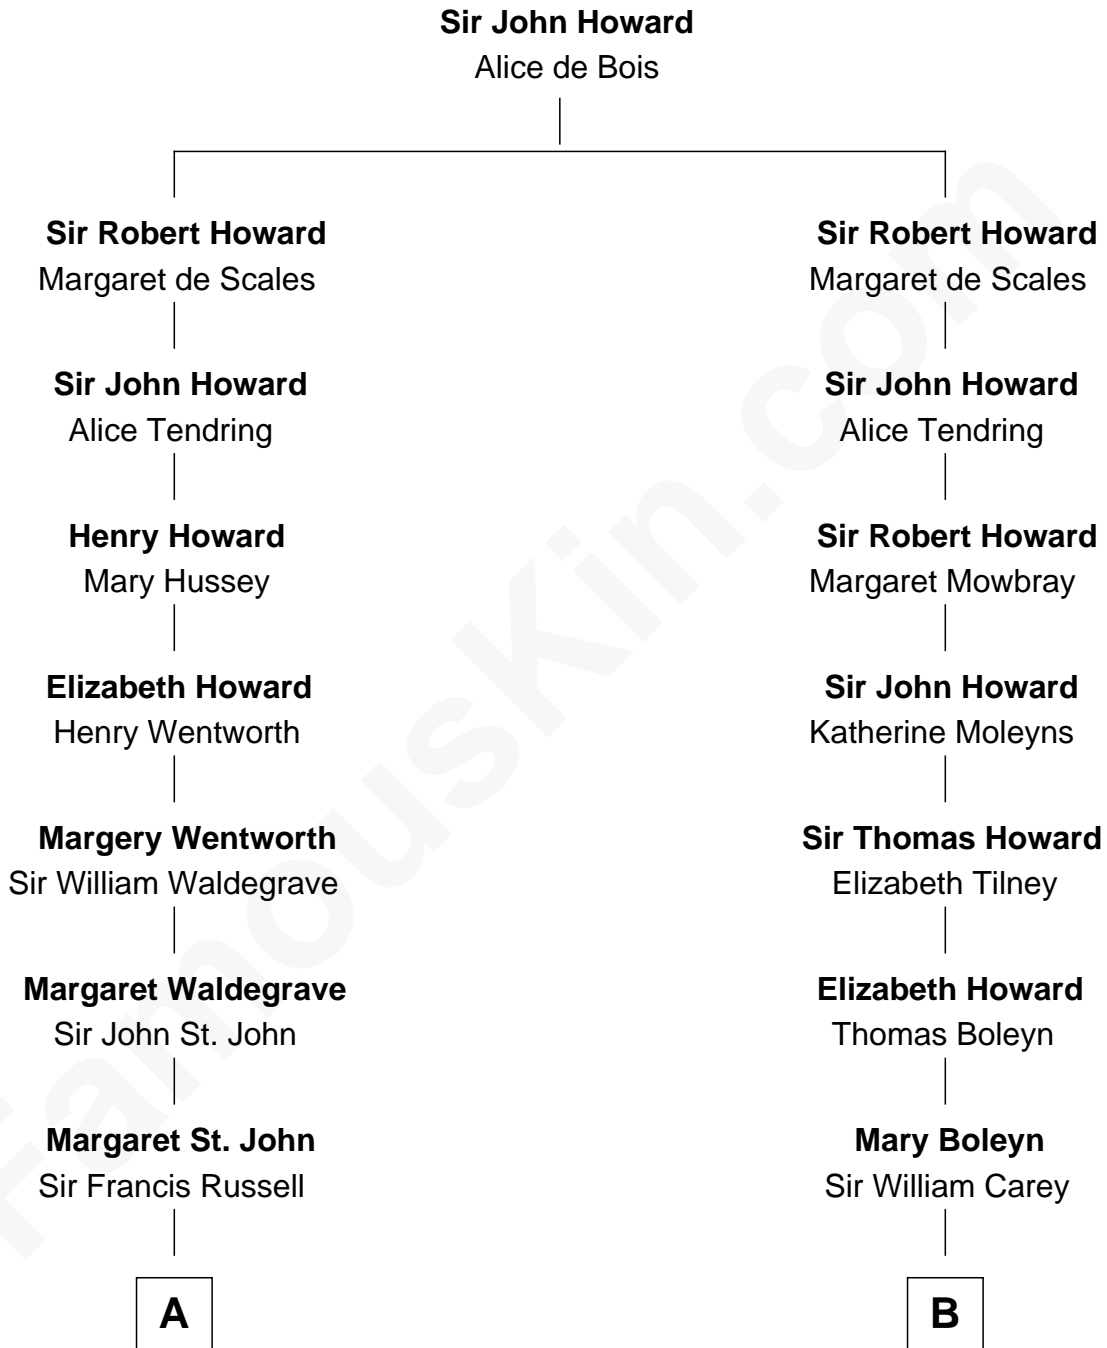

FamousKin.com
Relationship Chart of
Prince William
Prince of Wales

16th cousin 4 times removed of
Lt. Gen. James Brudenell
Leader of the "Charge of the Light Brigade"

A

William Russell
Elizabeth Long

Francis Russell
Catherine Brydges

Anne Russell
George Digby

Ann Digby
Sir Robert Spencer

Sir Charles Spencer
Anne Churchill

John Spencer
Georgiana Carolina Carteret

John Spencer
Margaret Georgiana Poyntz

George John Spencer
Lavina Bingham

Frederick Spencer
Adelaide Horatia Elizabeth Seymour