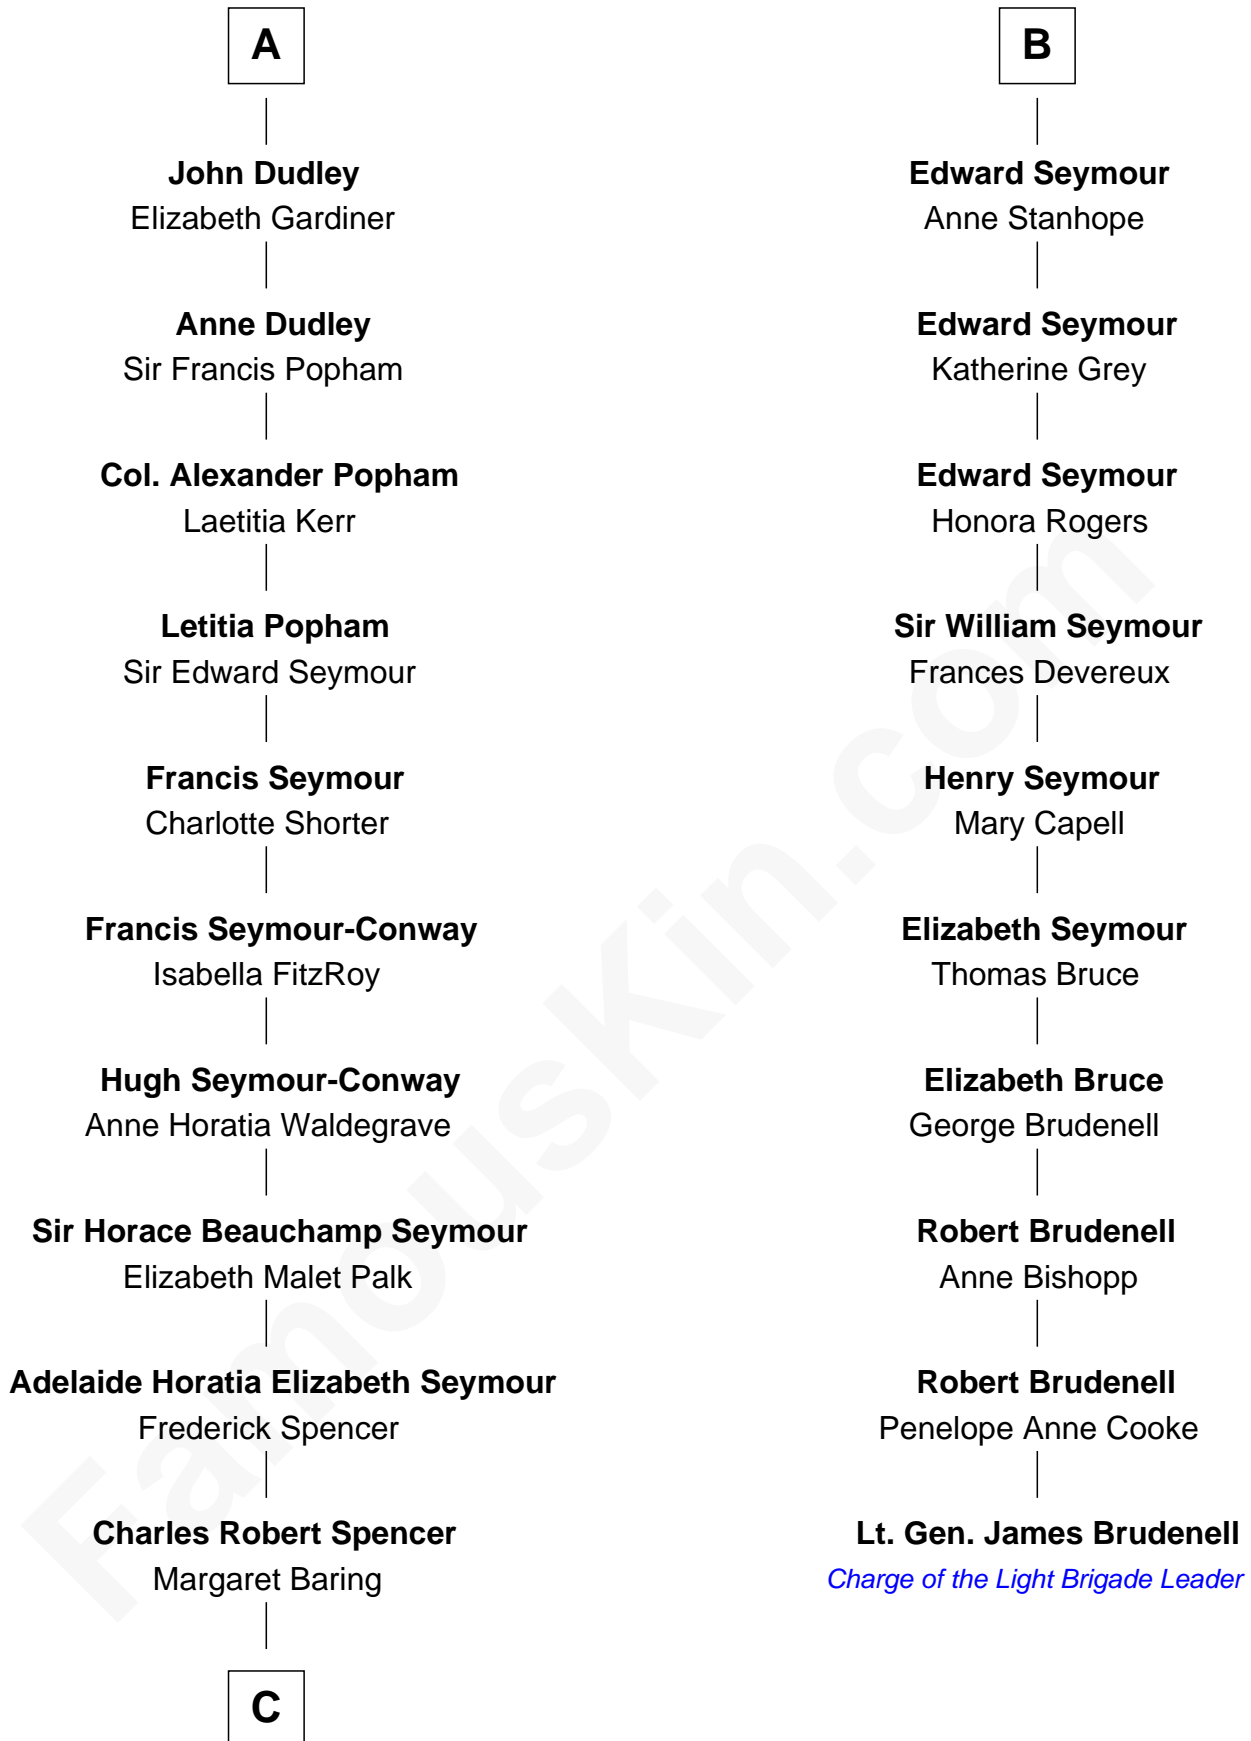

**FamousKin.com**  
**Relationship Chart of**  
**Prince William**  
*Prince of Wales*

16th cousin 4 times removed of

**Lt. Gen. James Brudenell**  
*Leader of the "Charge of the Light Brigade"*

**Sir Philip le Despencer**  
 Margaret de Goushill

**C**

—  
**Albert Edward John Spencer**

Cynthia Elinor Beatrix Hamilton

—  
**Edward John Spencer**

Frances Ruth Burke Roche

—  
**Princess Diana Frances Spencer**

Charles III, King of the United Kingdom

—  
**Prince William**

*Prince of Wales*