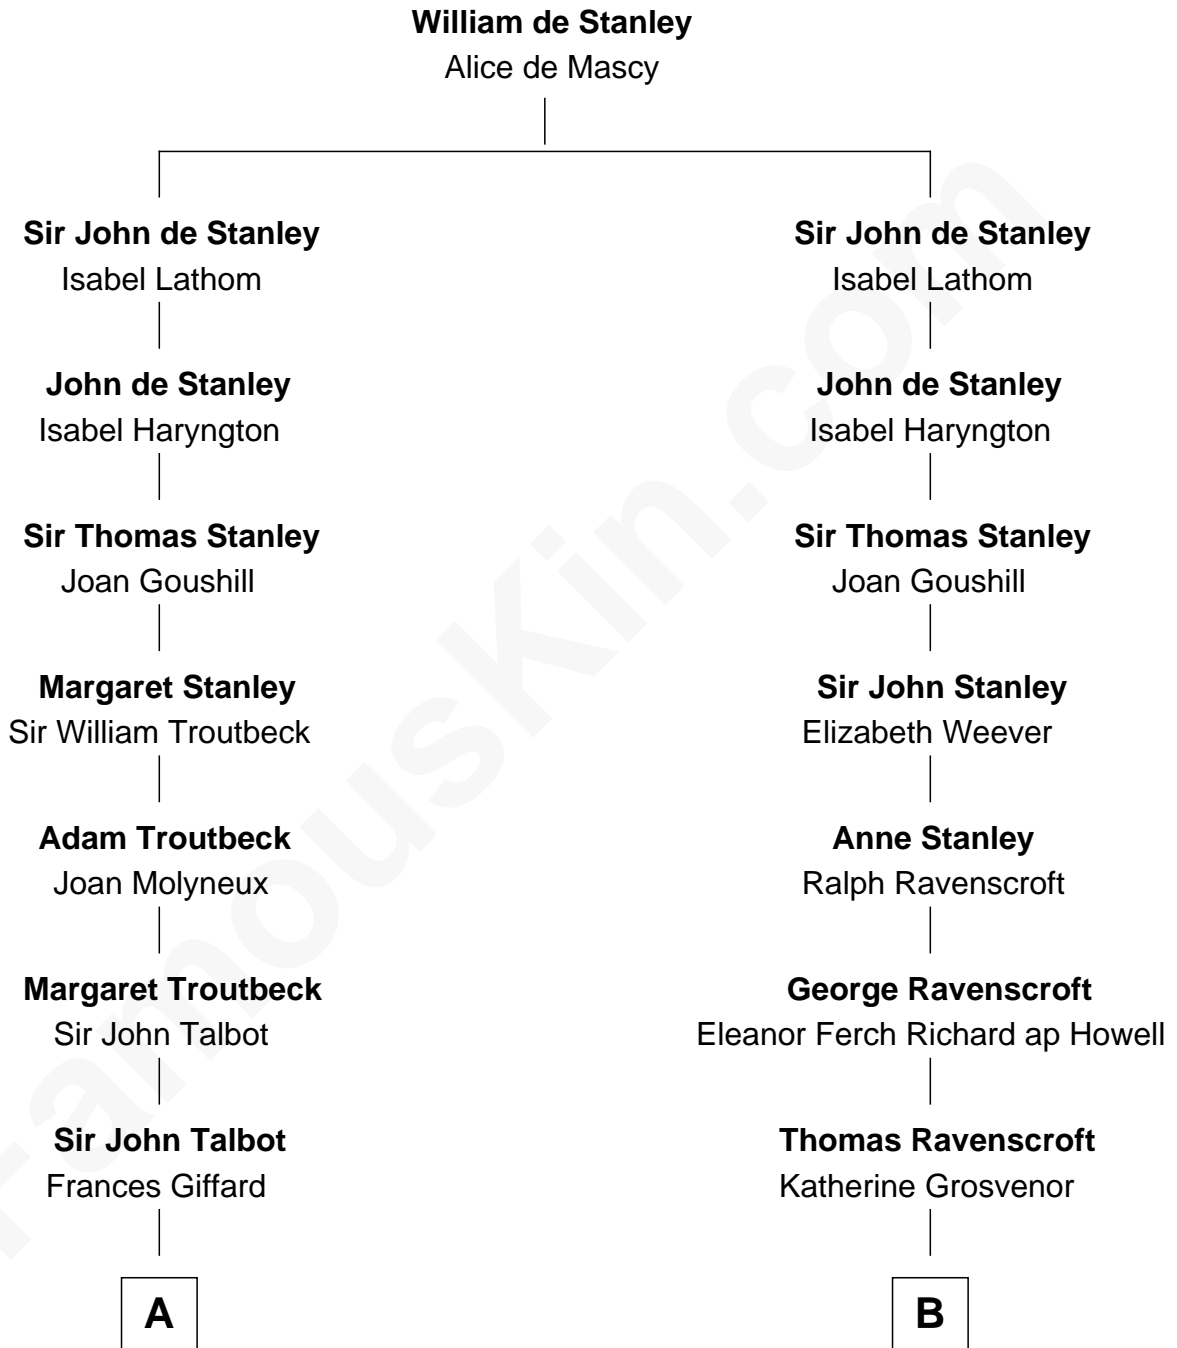

FamousKin.com
Relationship Chart of
Prince William
Prince of Wales

16th cousin 4 times removed of

Lt. Gen. James Brudenell
Leader of the "Charge of the Light Brigade"

C

Elizabeth Bowes-Lyon

George VI, King of the United Kingdom

Elizabeth II, Queen of the United Kingdom

Prince Philip of Edinburgh

Charles III, King of the United Kingdom

Princess Diana Frances Spencer

Prince William

Prince of Wales