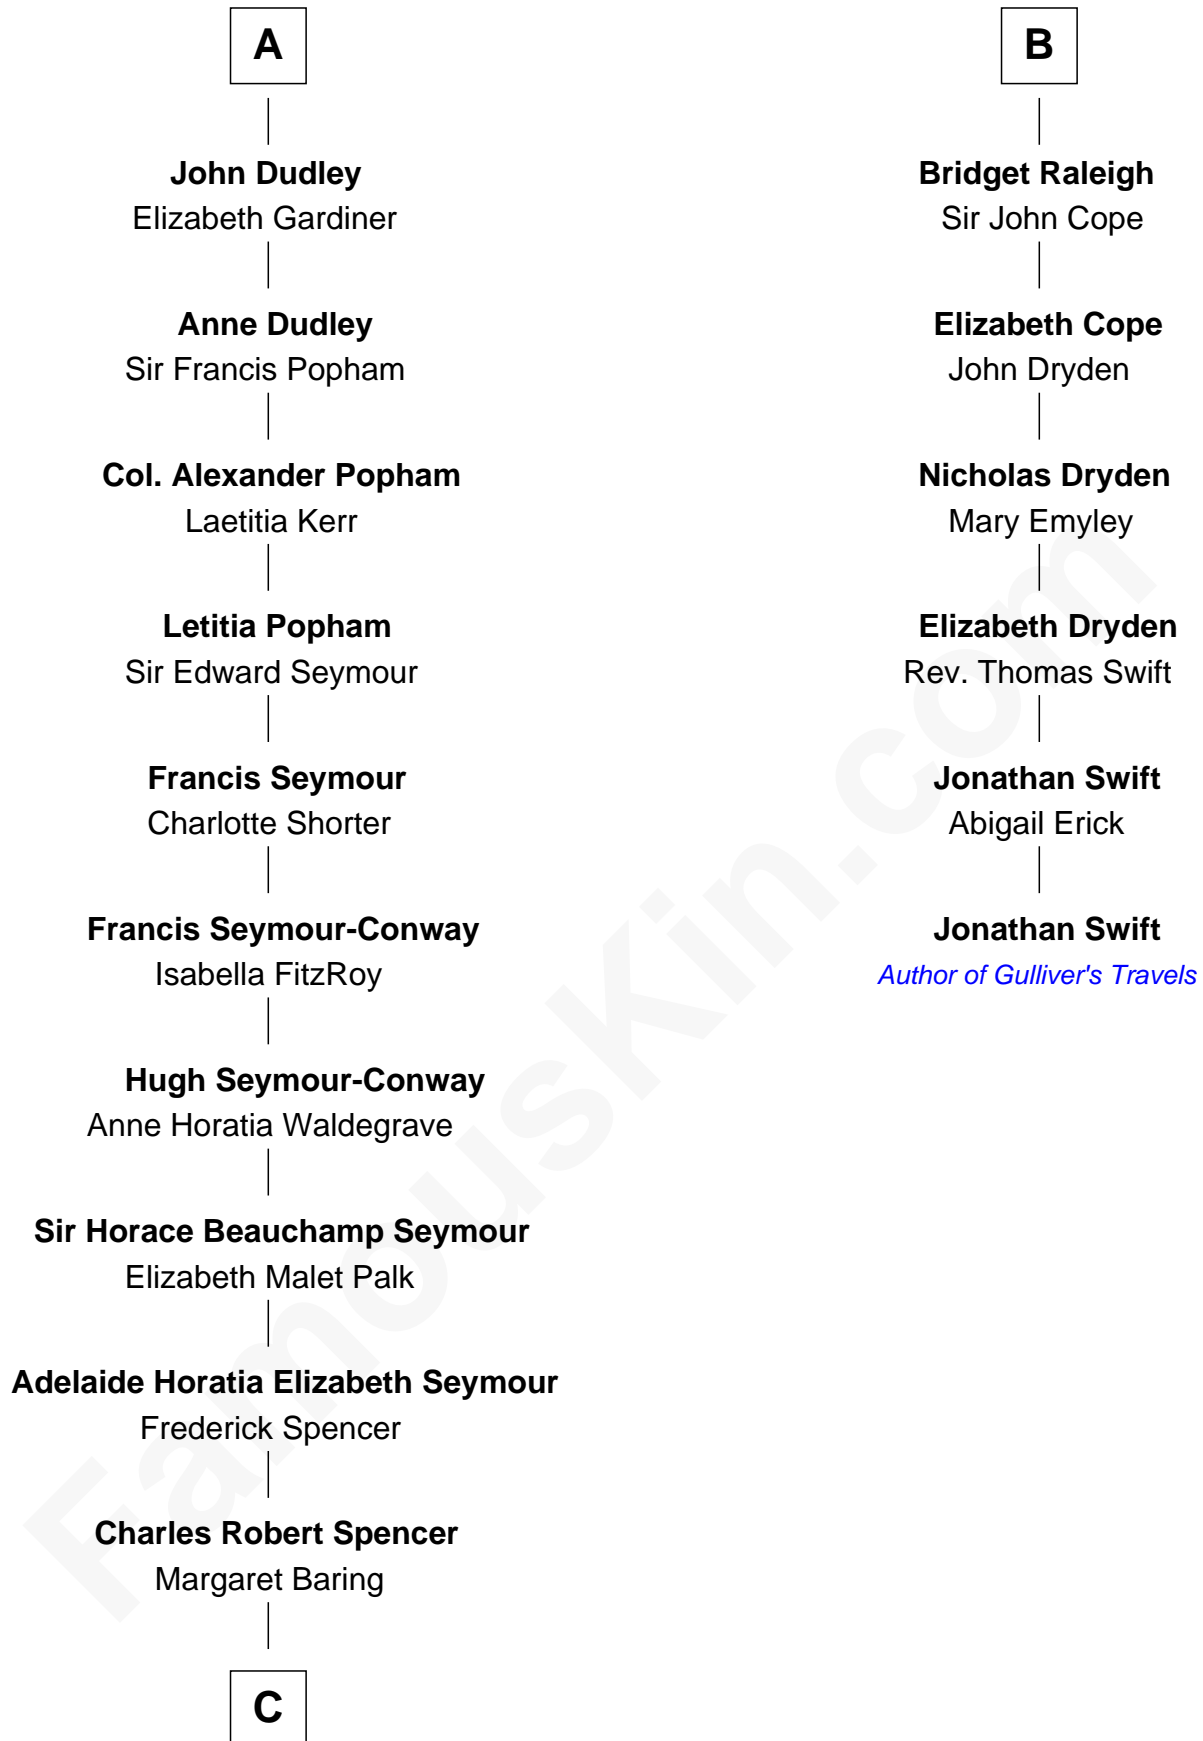

FamousKin.com Relationship Chart of

Prince William

Prince of Wales

12th cousin 8 times removed of

Jonathan Swift

Author of Gulliver's Travels

C

—
Albert Edward John Spencer

Cynthia Elinor Beatrix Hamilton

—
Edward John Spencer

Frances Ruth Burke Roche

—
Princess Diana Frances Spencer

Charles III, King of the United Kingdom

—
Prince William

Prince of Wales