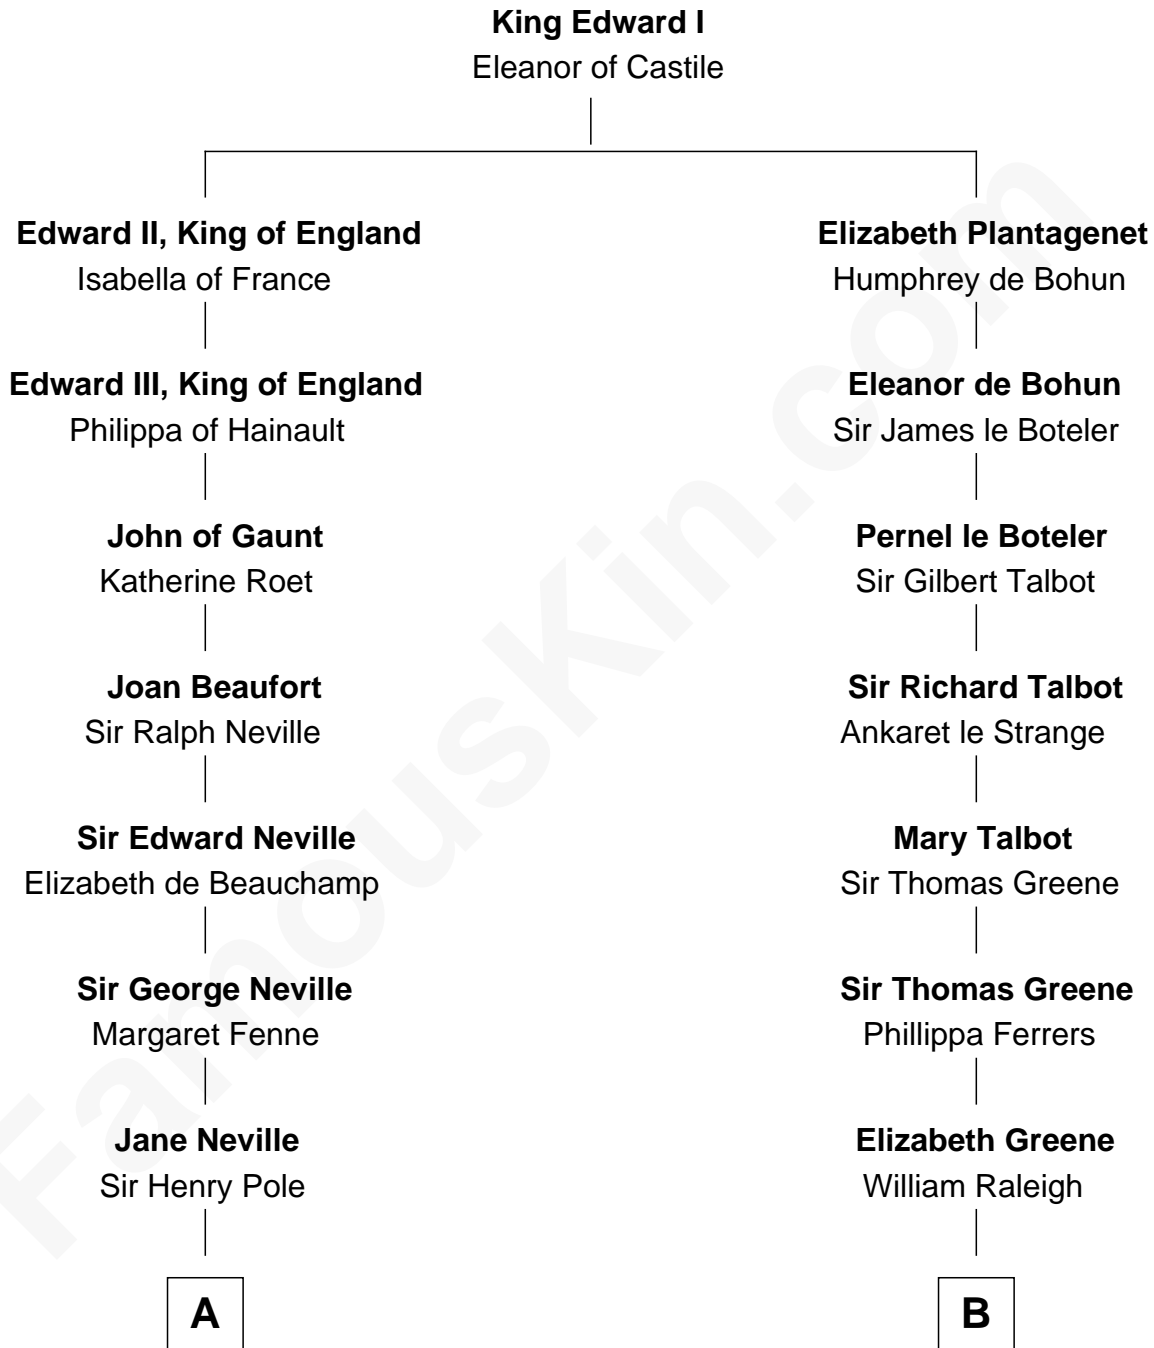

# FamousKin.com Relationship Chart of

**Prince William**

*Prince of Wales*

14th cousin 7 times removed of

**Jonathan Swift**

*Author of Gulliver's Travels*

**A**

**Katherine Pole**  
Sir Francis Hastings

**Frances Hastings**  
Sir Henry Compton

**Margaret Compton**  
Henry Mordaunt

**Sir John Mordaunt**  
Elizabeth Howard

**John Mordaunt**  
Elizabeth Carey

**Lewis Mordaunt**  
Mary Collyer

**Anna Maria Mordaunt**  
Stephen Poyntz

**Margaret Georgiana Poyntz**  
John Spencer

**George John Spencer**  
Lavina Bingham

**Frederick Spencer**  
Adelaide Horatia Elizabeth Seymour

**C**

**B**

**Sir Edward Raleigh**  
Margaret Verney

**Sir Edward Raleigh**  
Anne Chamberlayne