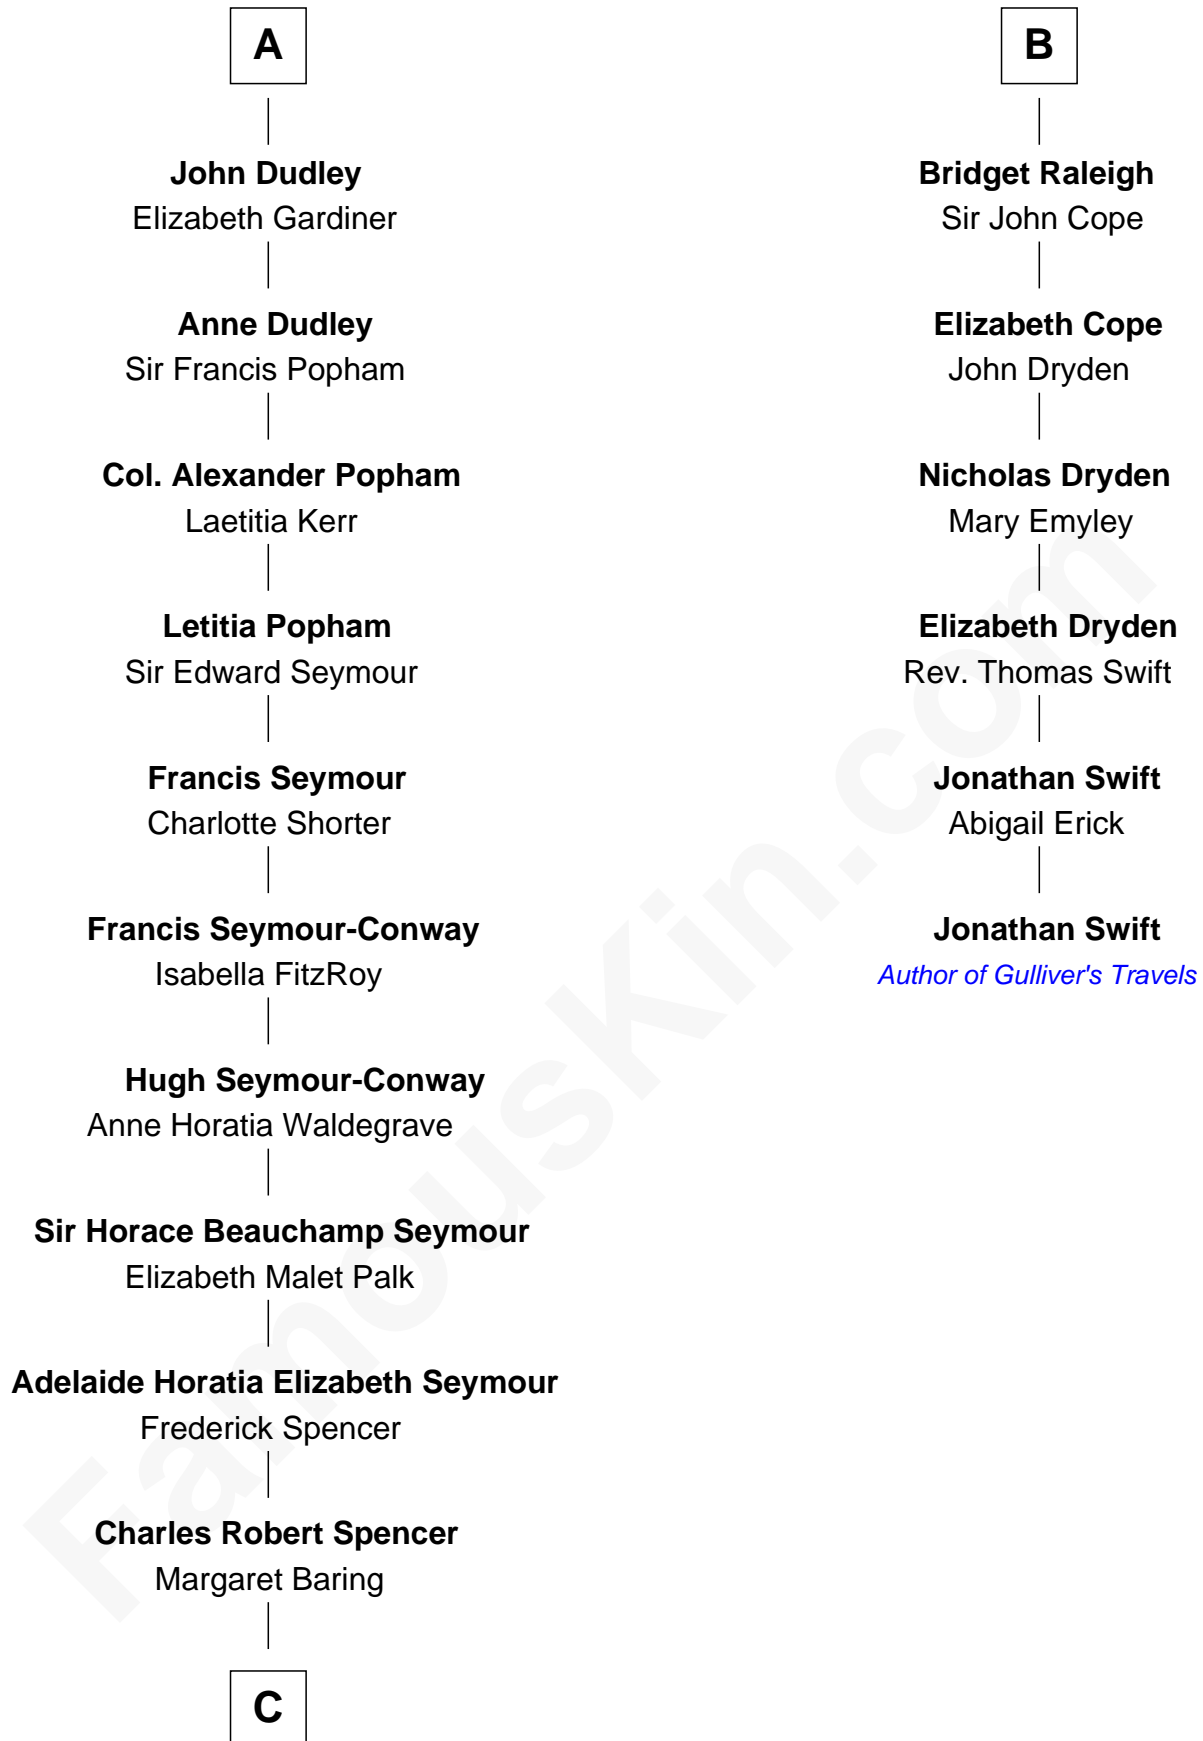

FamousKin.com Relationship Chart of

Prince William

Prince of Wales

12th cousin 8 times removed of

Jonathan Swift

Author of Gulliver's Travels

Hugh de Audley

Margaret de Clare

C

—
Albert Edward John Spencer

Cynthia Elinor Beatrix Hamilton

—
Edward John Spencer

Frances Ruth Burke Roche

—
Princess Diana Frances Spencer

Charles III, King of the United Kingdom

—
Prince William