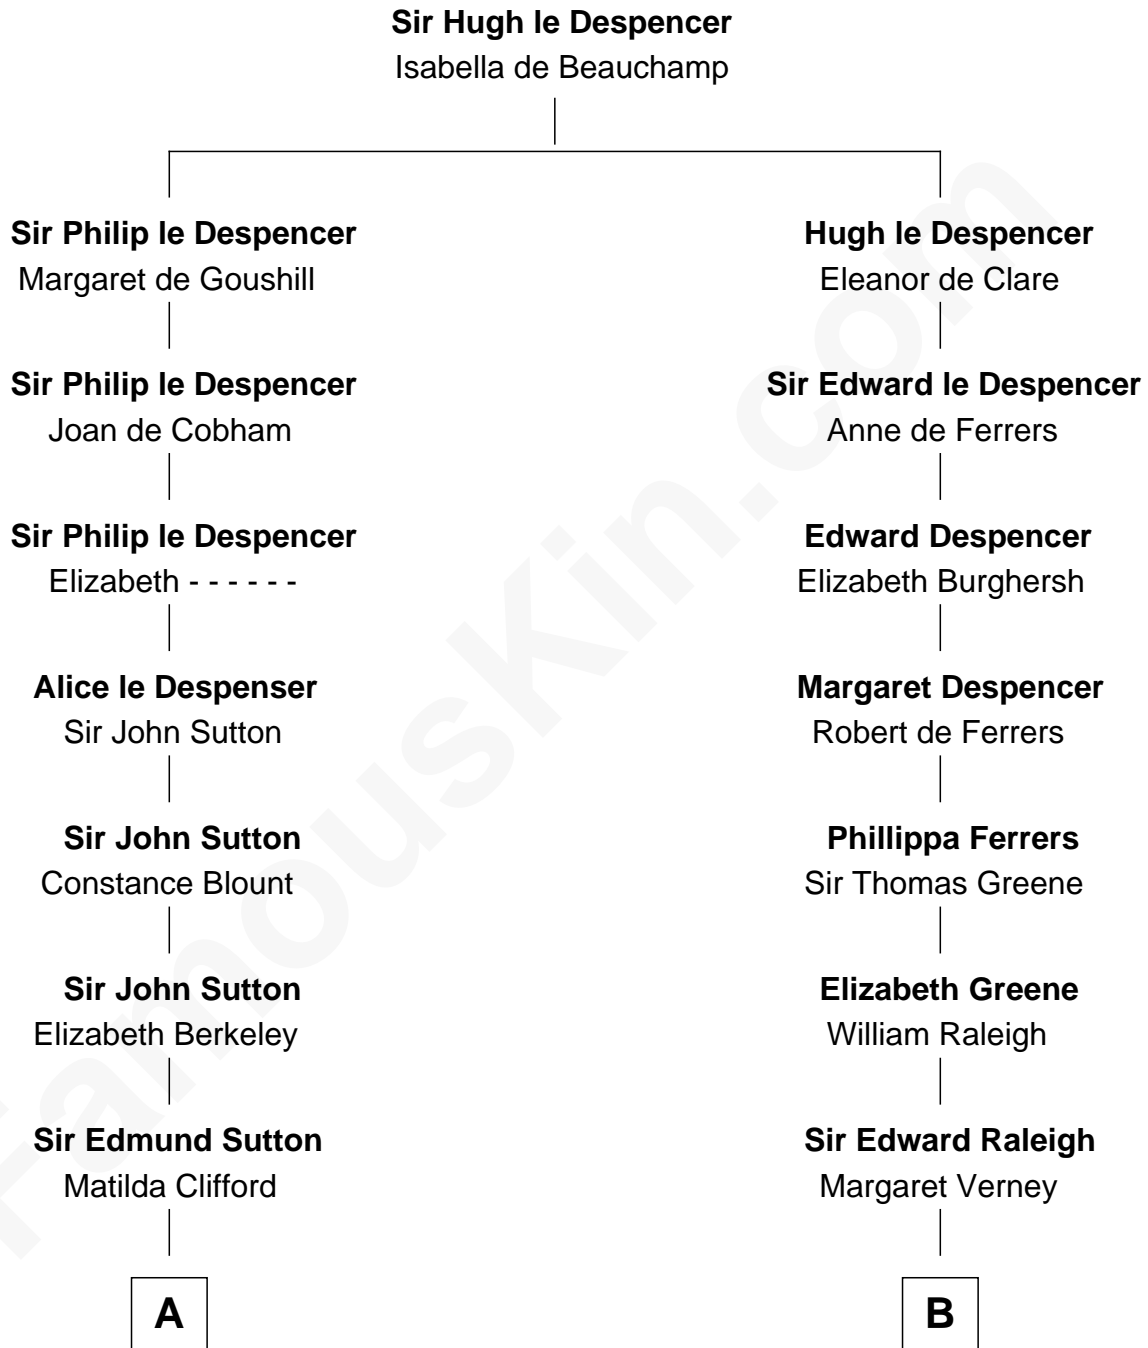

FamousKin.com
Relationship Chart of
Prince William
Prince of Wales

13th cousin 8 times removed of

Jonathan Swift
Author of Gulliver's Travels

C

—
Charles Robert Spencer

Margaret Baring

—
Albert Edward John Spencer

Cynthia Elinor Beatrix Hamilton

—
Edward John Spencer

Frances Ruth Burke Roche

—
Princess Diana Frances Spencer

Charles III, King of the United Kingdom

—
Prince William

Prince of Wales