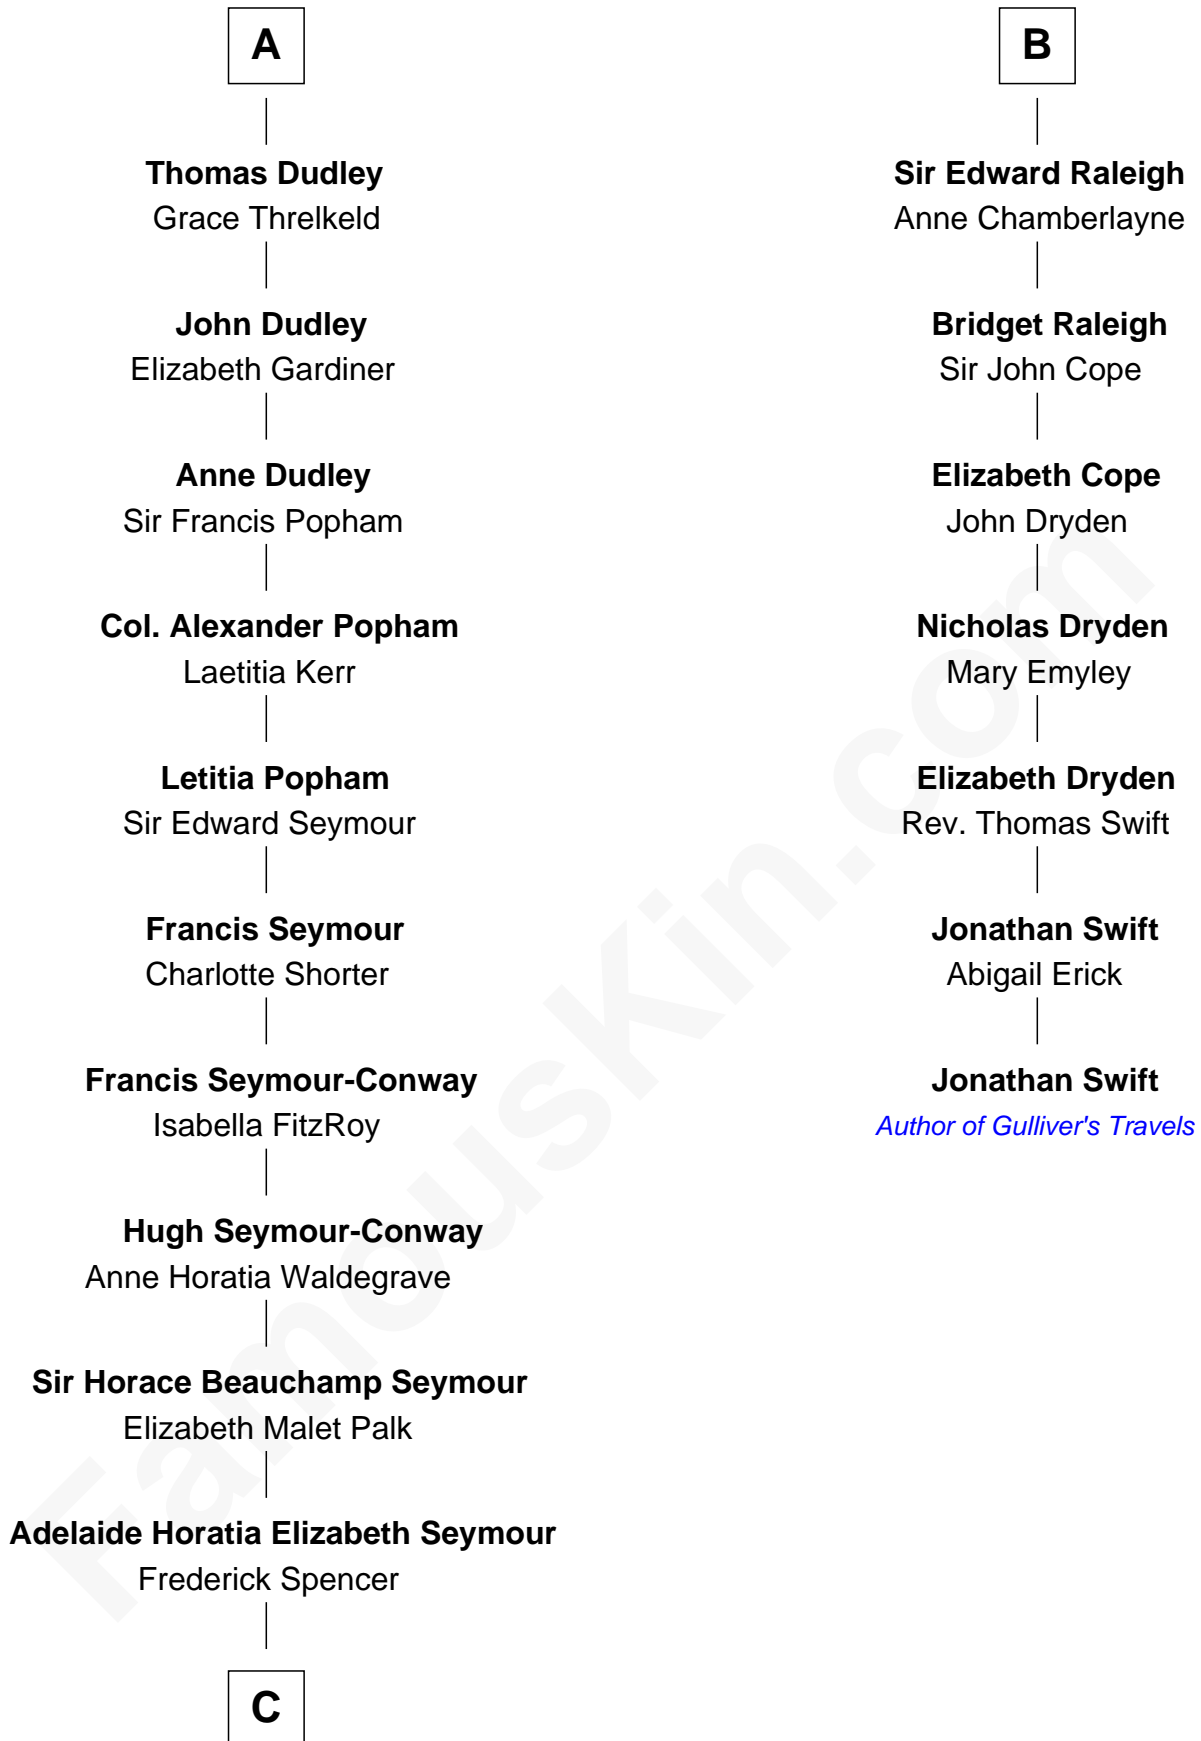

FamousKin.com
Relationship Chart of
Prince William
Prince of Wales

13th cousin 8 times removed of

Jonathan Swift
Author of Gulliver's Travels

C

—
Charles Robert Spencer

Margaret Baring

—
Albert Edward John Spencer

Cynthia Elinor Beatrix Hamilton

—
Edward John Spencer

Frances Ruth Burke Roche

—
Princess Diana Frances Spencer

Charles III, King of the United Kingdom

—
Prince William

Prince of Wales