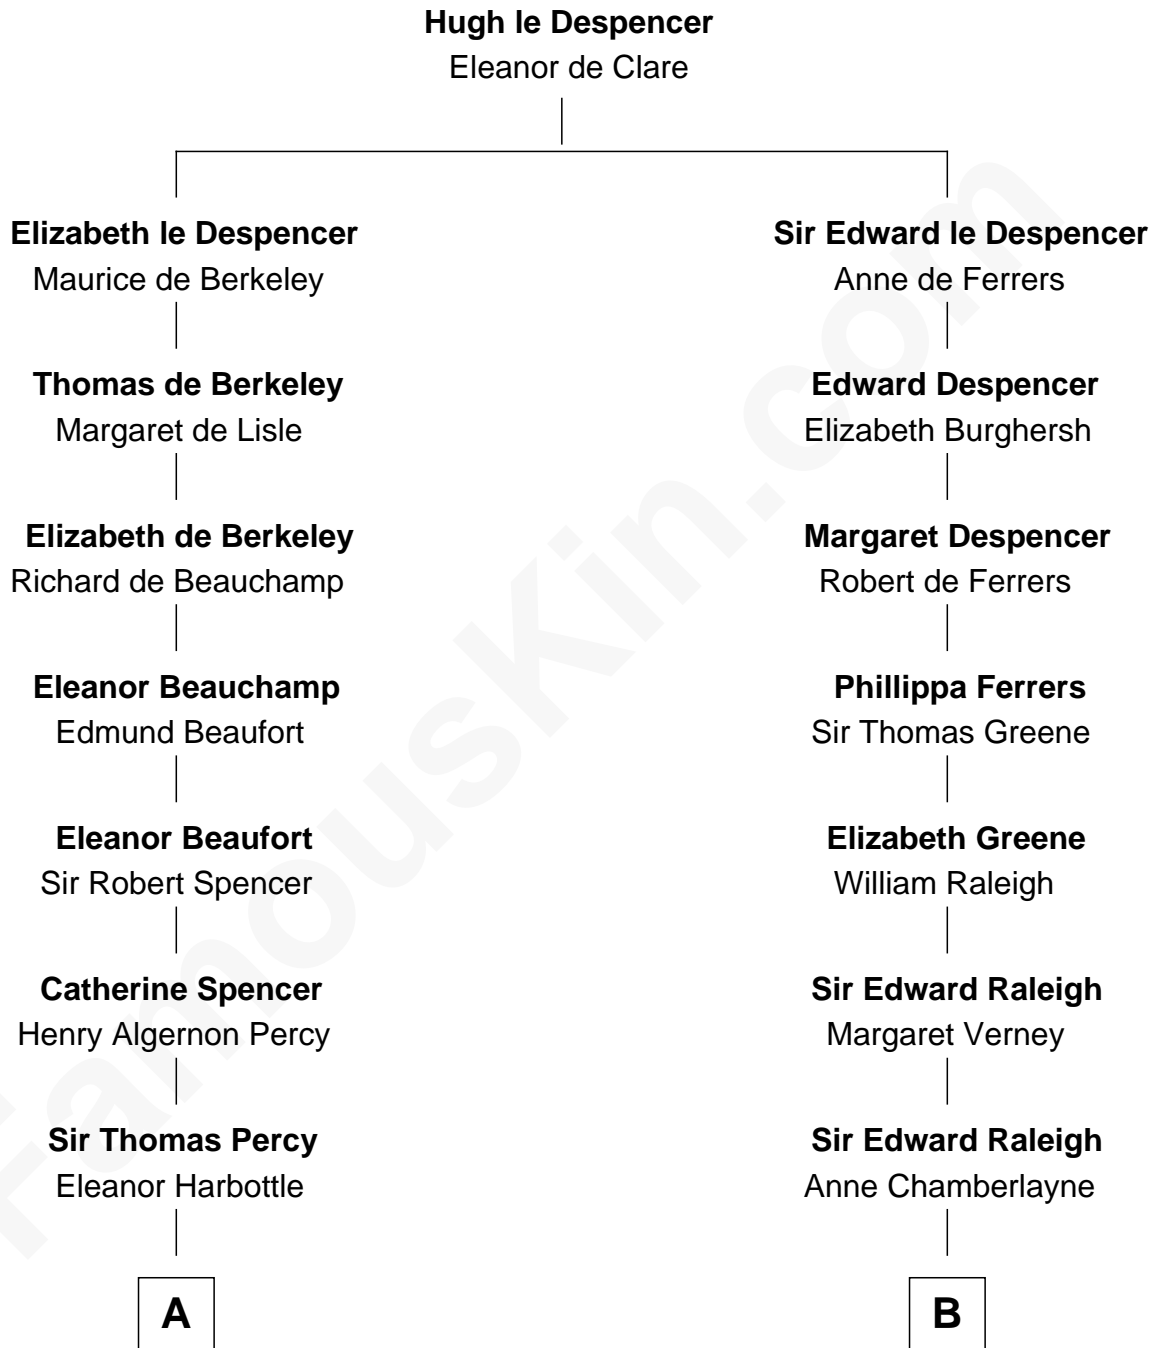

FamousKin.com

Relationship Chart of

Prince William

Prince of Wales

12th cousin 9 times removed of

Jonathan Swift
Author of Gulliver's Travels

A

Henry Percy
Katherine Neville

Henry Percy
Dorothy Devereux

Dorothy Percy
Robert Sydney

Dorothy Sydney
Henry Spencer

Sir Robert Spencer
Ann Digby

Sir Charles Spencer
Anne Churchill

John Spencer
Georgiana Carolina Carteret

John Spencer
Margaret Georgiana Poyntz