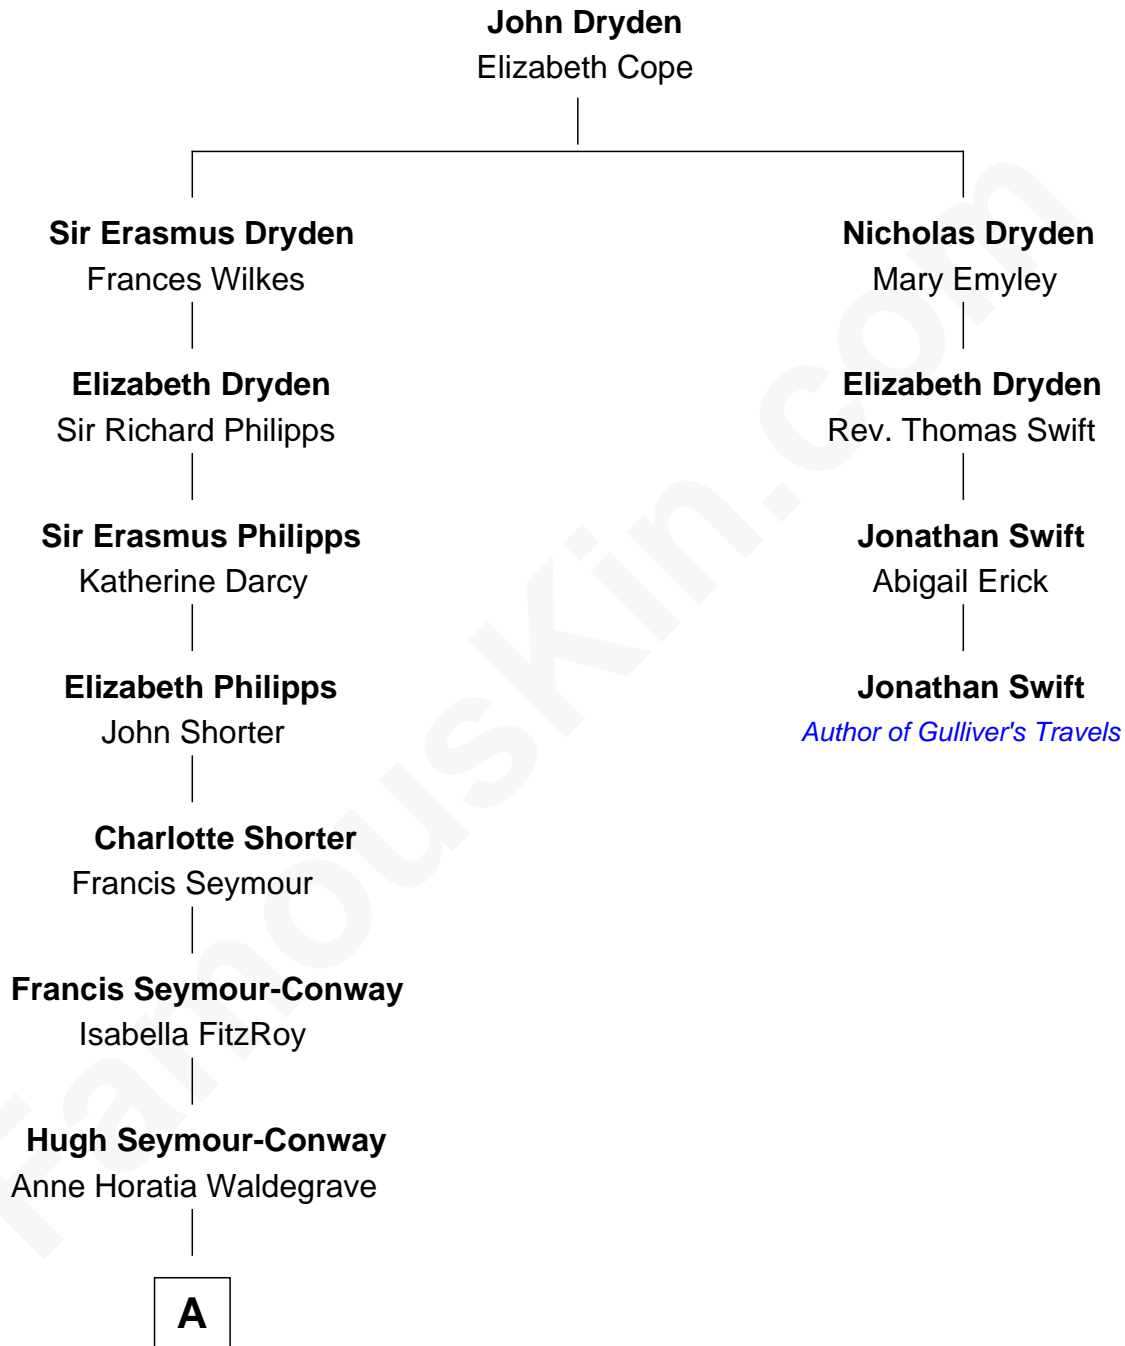

FamousKin.com Relationship Chart of

Prince William

Prince of Wales

3rd cousin 10 times removed of

Jonathan Swift

Author of Gulliver's Travels

A

—
Sir Horace Beauchamp Seymour

Elizabeth Malet Palk

—
Adelaide Horatia Elizabeth Seymour

Frederick Spencer

—
Charles Robert Spencer

Margaret Baring

—
Albert Edward John Spencer

Cynthia Elinor Beatrix Hamilton

—
Edward John Spencer

Frances Ruth Burke Roche

—
Princess Diana Frances Spencer

Charles III, King of the United Kingdom

—
Prince William

Prince of Wales