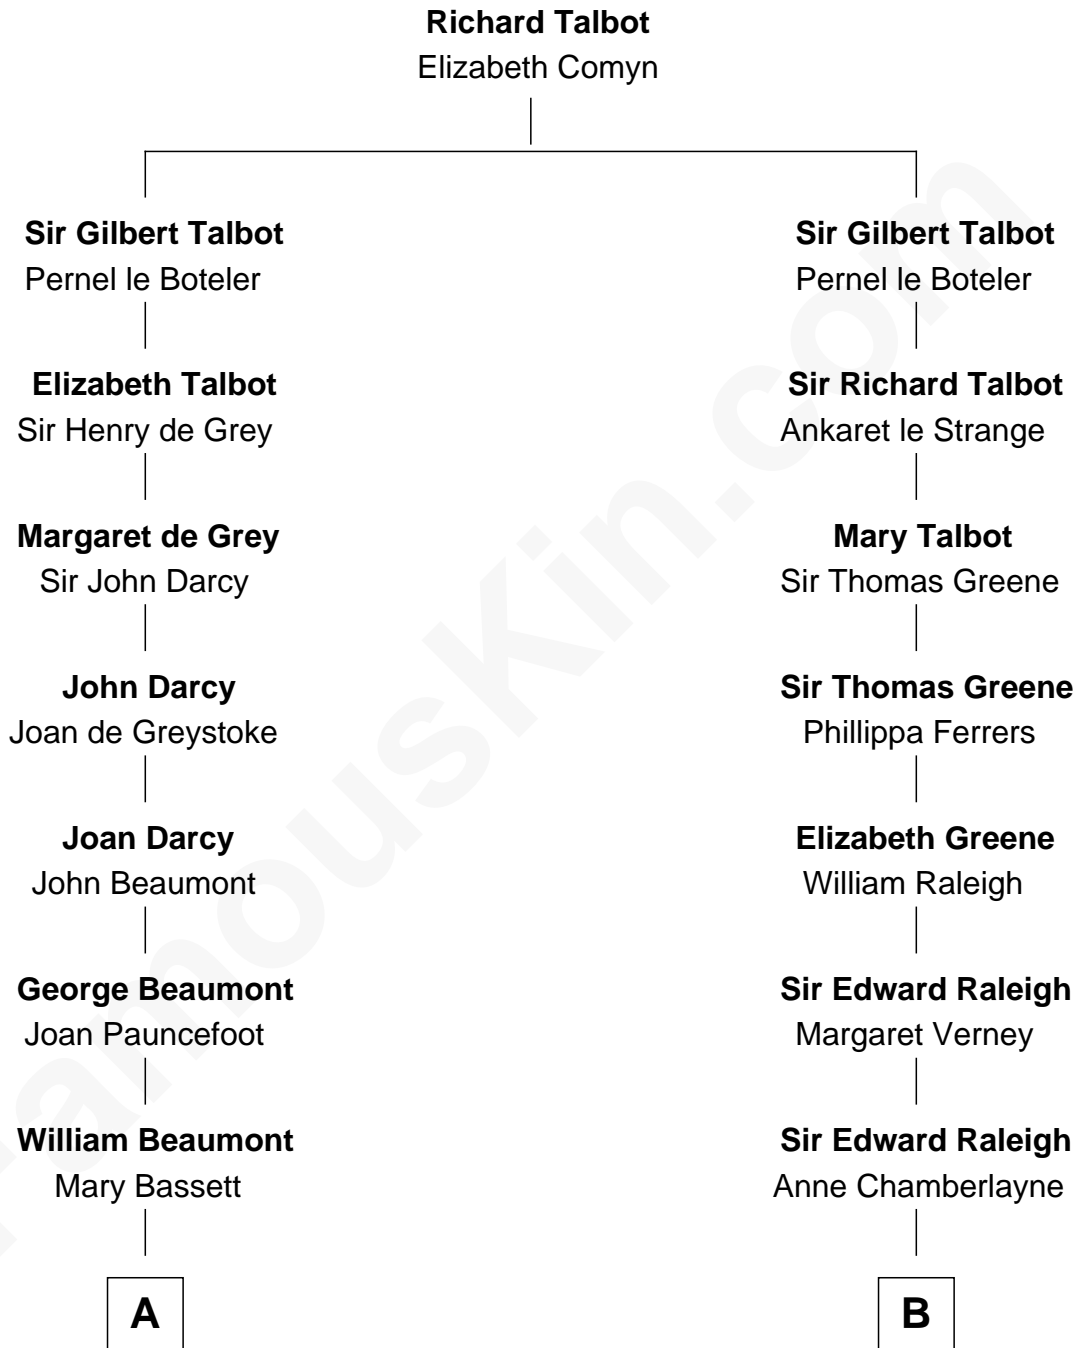

FamousKin.com

Relationship Chart of

Prince William

Prince of Wales

12th cousin 9 times removed of

Jonathan Swift
Author of Gulliver's Travels

C

—
Rosalind Cecilia Caroline Bingham

James Albert Edward Hamilton

—
Cynthia Elinor Beatrix Hamilton

Albert Edward John Spencer

—
Edward John Spencer

Frances Ruth Burke Roche

—
Princess Diana Frances Spencer

Charles III, King of the United Kingdom