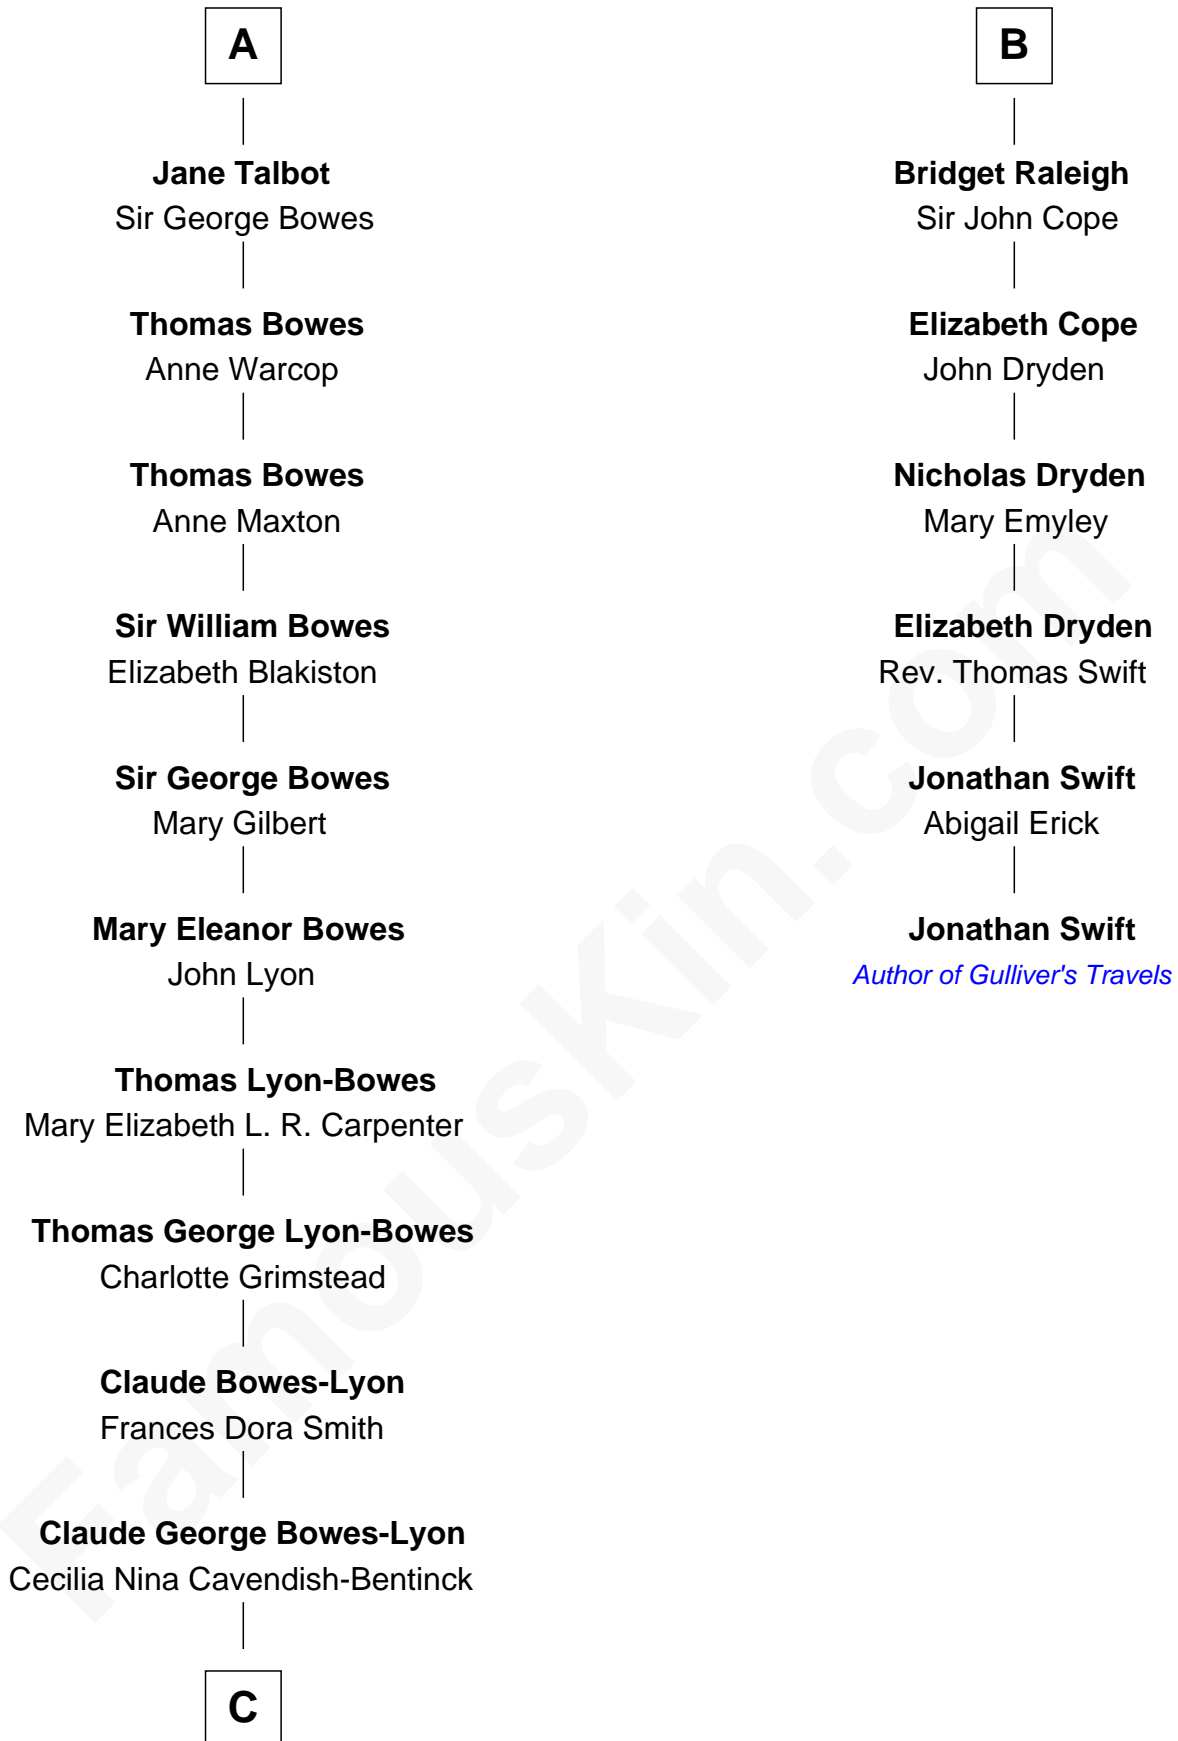

FamousKin.com Relationship Chart of

Prince William

Prince of Wales

12th cousin 8 times removed of

Jonathan Swift

Author of Gulliver's Travels

Sir James le Boteler

Eleanor de Bohun

Sir Gilbert Talbot

Sir Richard Talbot

Ankaret le Strange

Mary Talbot

Sir Thomas Greene

Sir Thomas Greene

Phillippa Ferrers

Elizabeth Greene

William Raleigh

Sir Edward Raleigh

Margaret Verney

Sir Edward Raleigh

Anne Chamberlayne

B

C

Elizabeth Bowes-Lyon

George VI, King of the United Kingdom

Elizabeth II, Queen of the United Kingdom

Prince Philip of Edinburgh

Charles III, King of the United Kingdom

Princess Diana Frances Spencer

Prince William

Prince of Wales