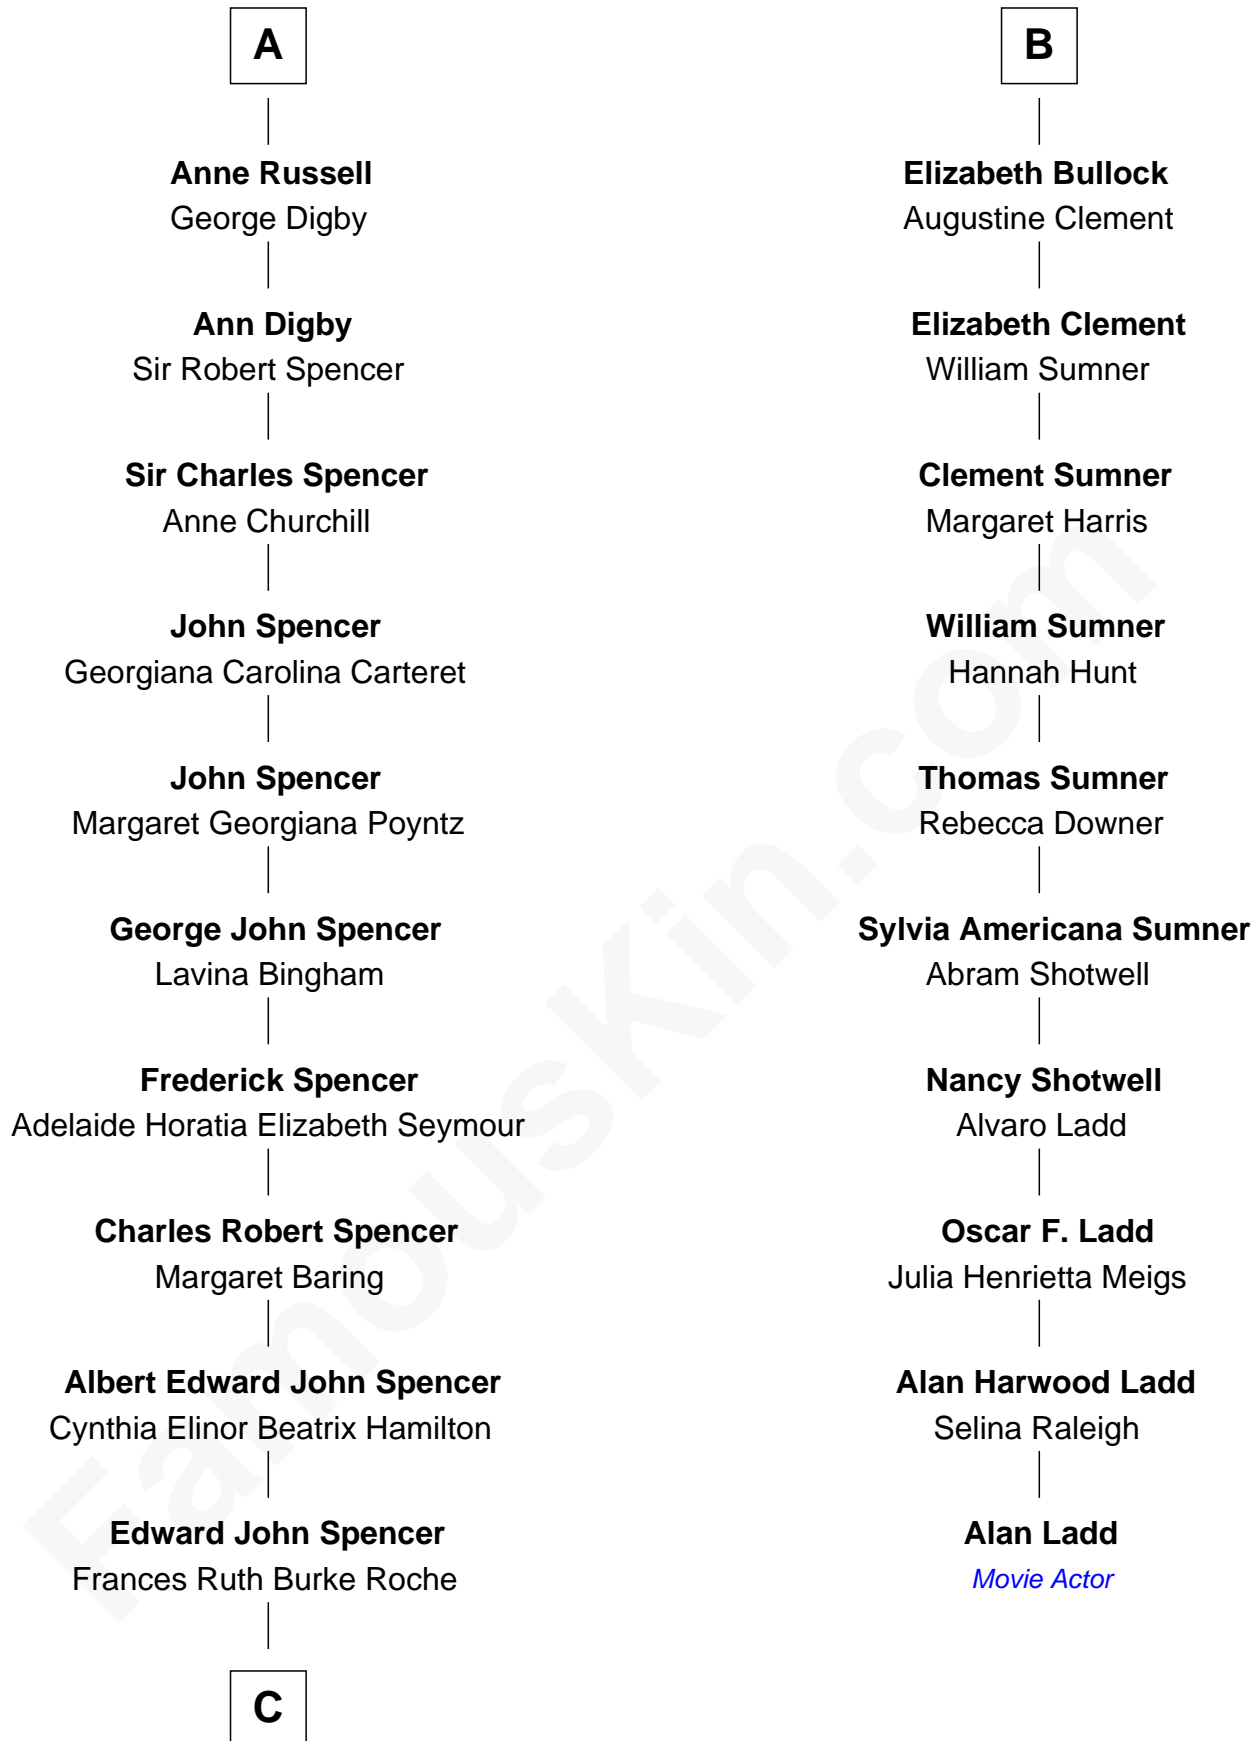

FamousKin.com

Relationship Chart of

Prince William

Prince of Wales

16th cousin 2 times removed of

Alan Ladd
Movie Actor

Sir John Howard

with wife
Alice Tendring

Francis Russell
Catherine Brydges

Sir John Howard
Joan Walton

Elizabeth Howard
Sir John de Vere

Joan de Vere
Sir William Norreys

Margaret Norreys
Gilbert Bullock

Thomas Bullock
Alice Kingsmill

Richard Bullock
Alice Berrington

William Bullock

A

B

C

Princess Diana Frances Spencer
Charles III, King of the United Kingdom

Prince William
Prince of Wales

FamousKin.com