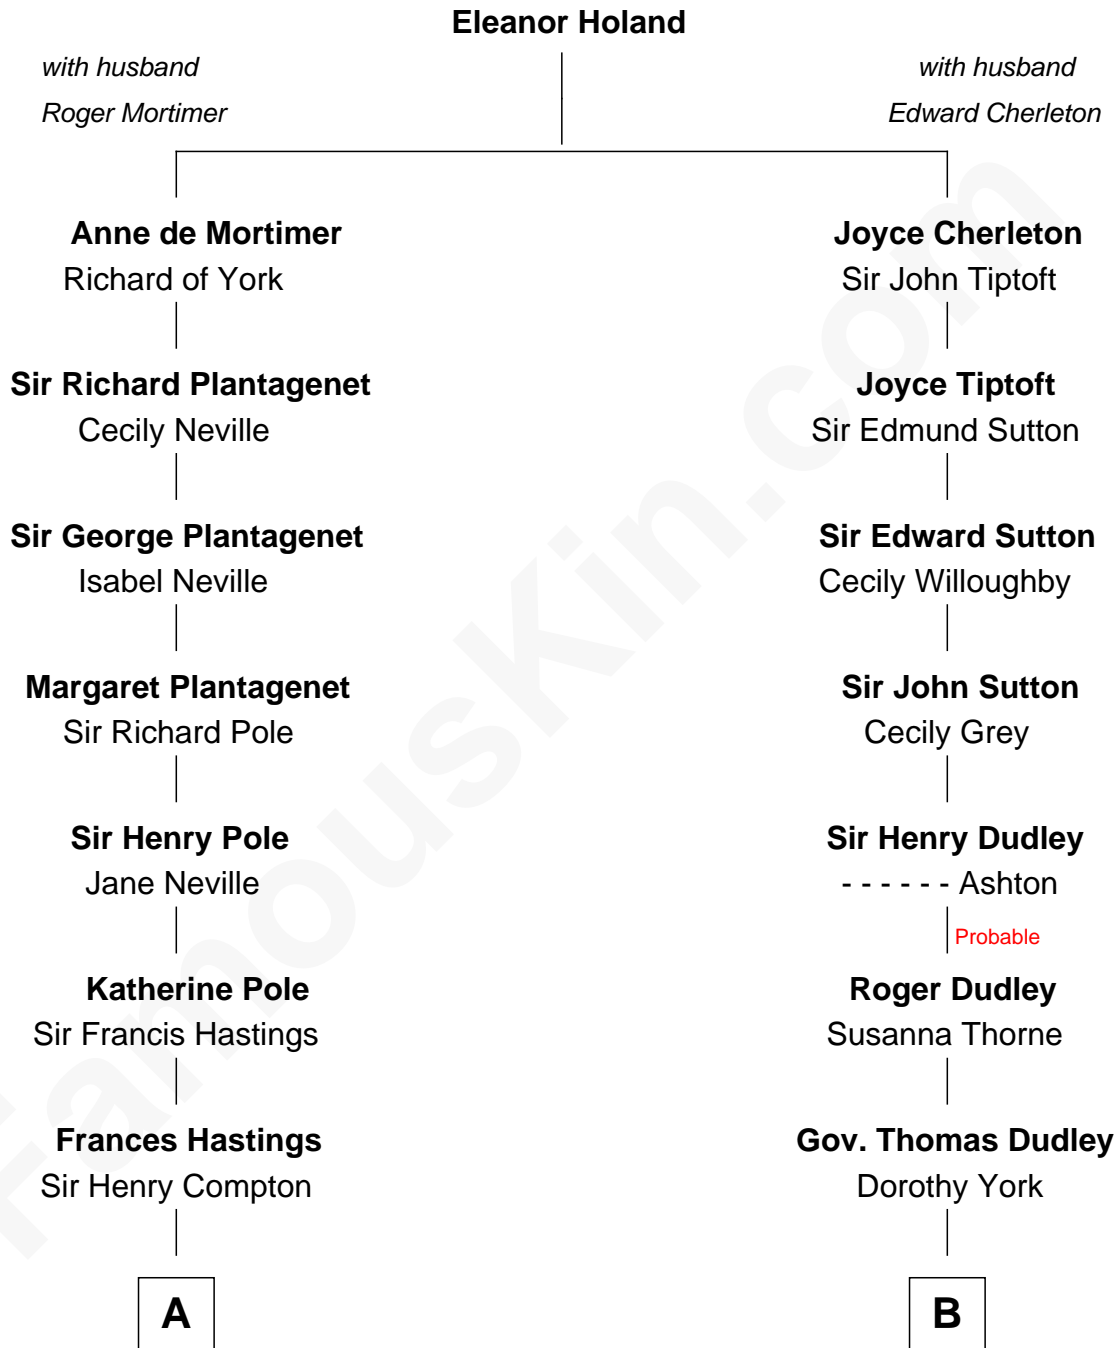

FamousKin.com

Relationship Chart of

Prince William

Prince of Wales

17th cousin 2 times removed of

Alan Ladd
Movie Actor

C

Edward John Spencer
Frances Ruth Burke Roche

Princess Diana Frances Spencer
Charles III, King of the United Kingdom

Prince William
Prince of Wales

FamousKin.com