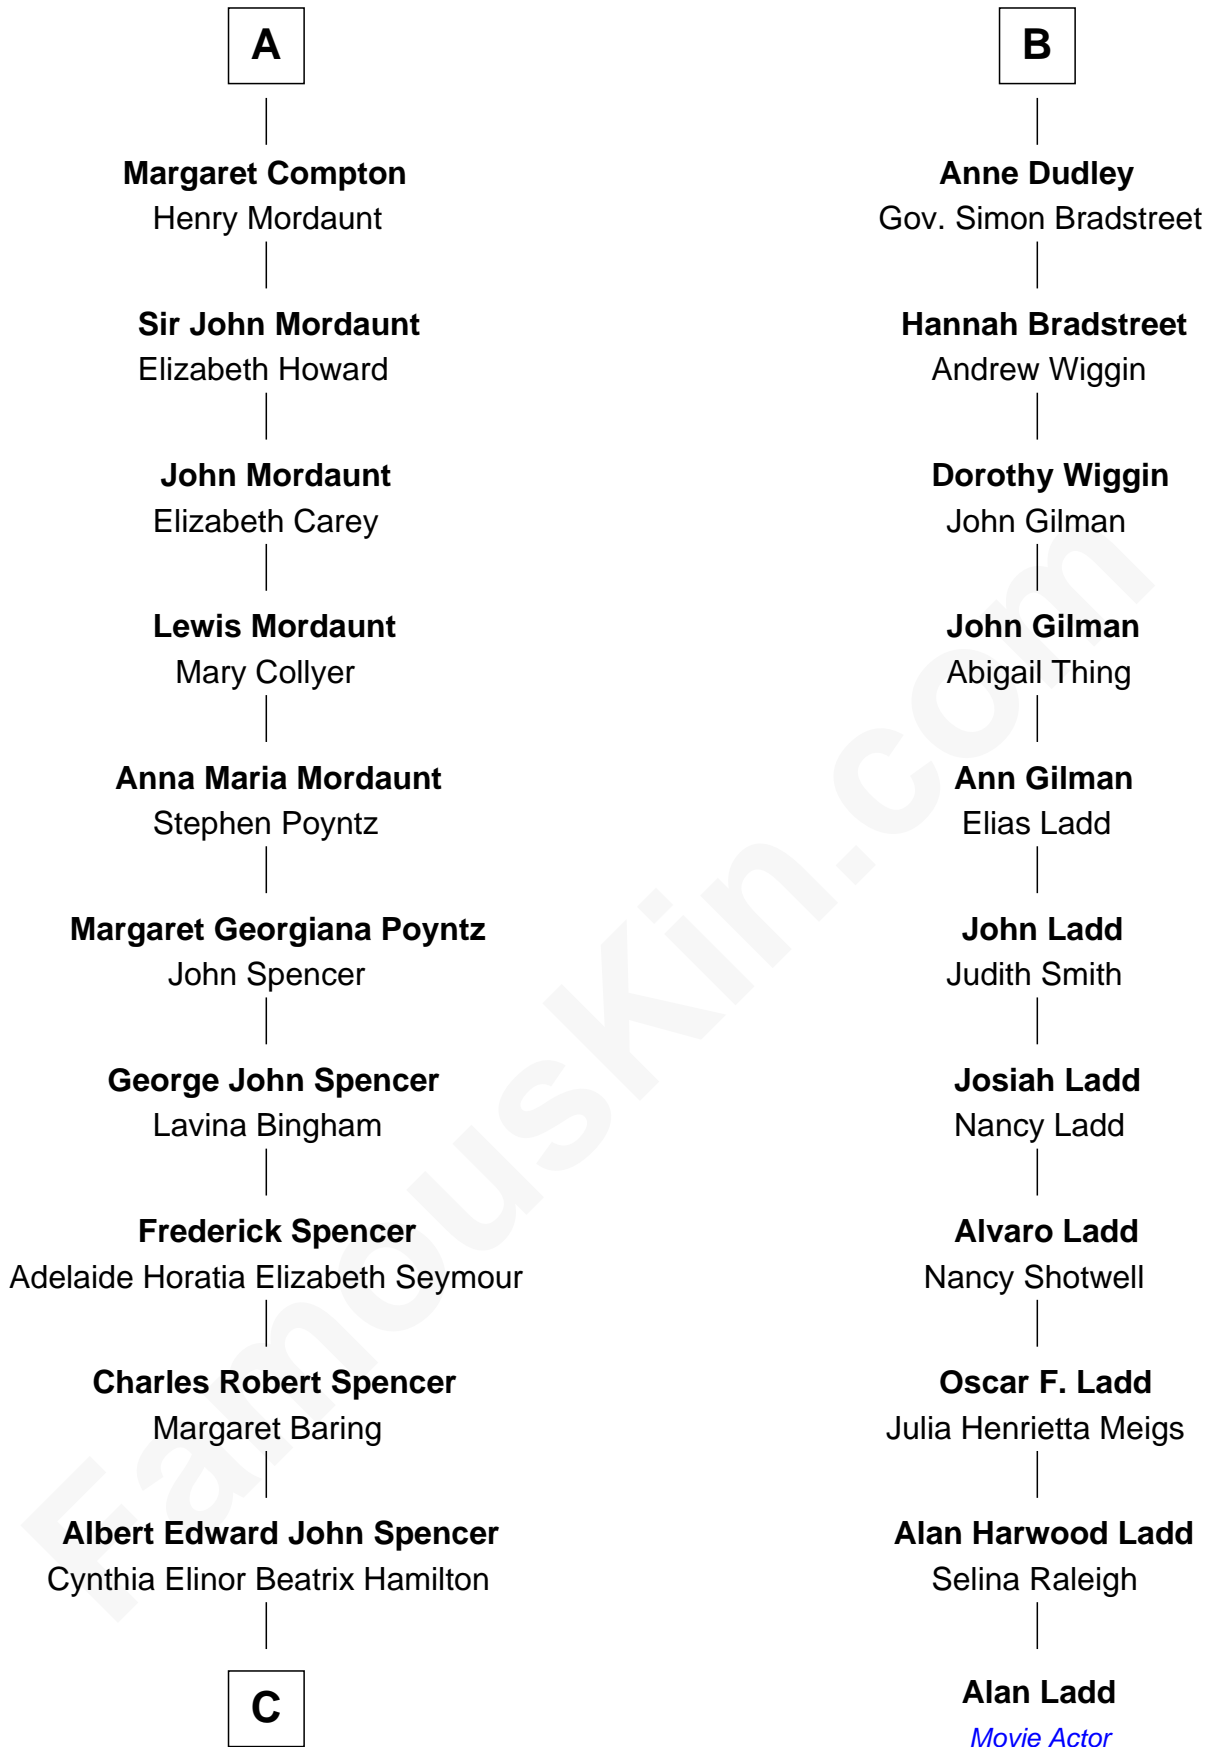

FamousKin.com

Relationship Chart of

Prince William

Prince of Wales

17th cousin 2 times removed of

Alan Ladd
Movie Actor

C

Edward John Spencer
Frances Ruth Burke Roche