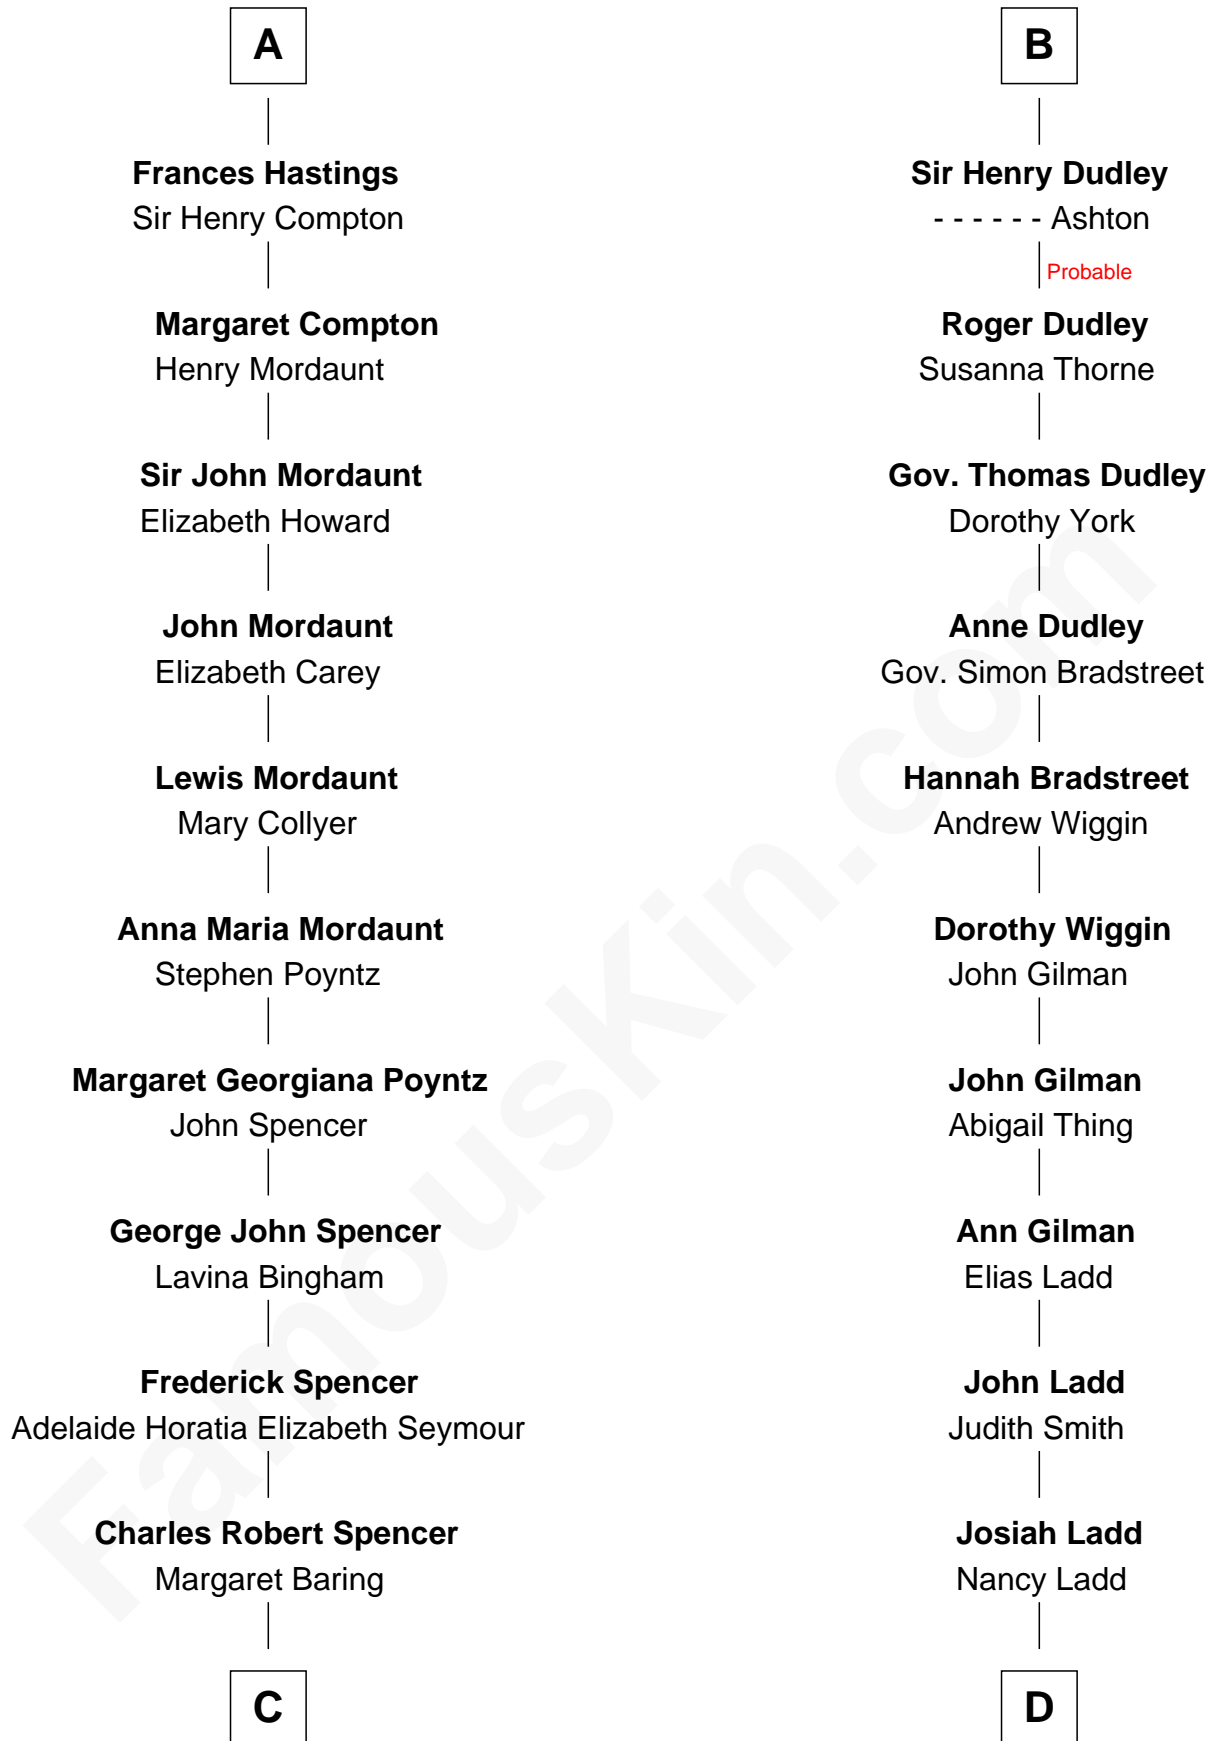

FamousKin.com Relationship Chart of

Prince William

Prince of Wales

20th cousin of

Alan Ladd

Movie Actor

Sir Henry de Percy

Eleanor de Arundel

C

Albert Edward John Spencer

Cynthia Elinor Beatrix Hamilton

Edward John Spencer

Frances Ruth Burke Roche

Princess Diana Frances Spencer

Charles III, King of the United Kingdom

Prince William