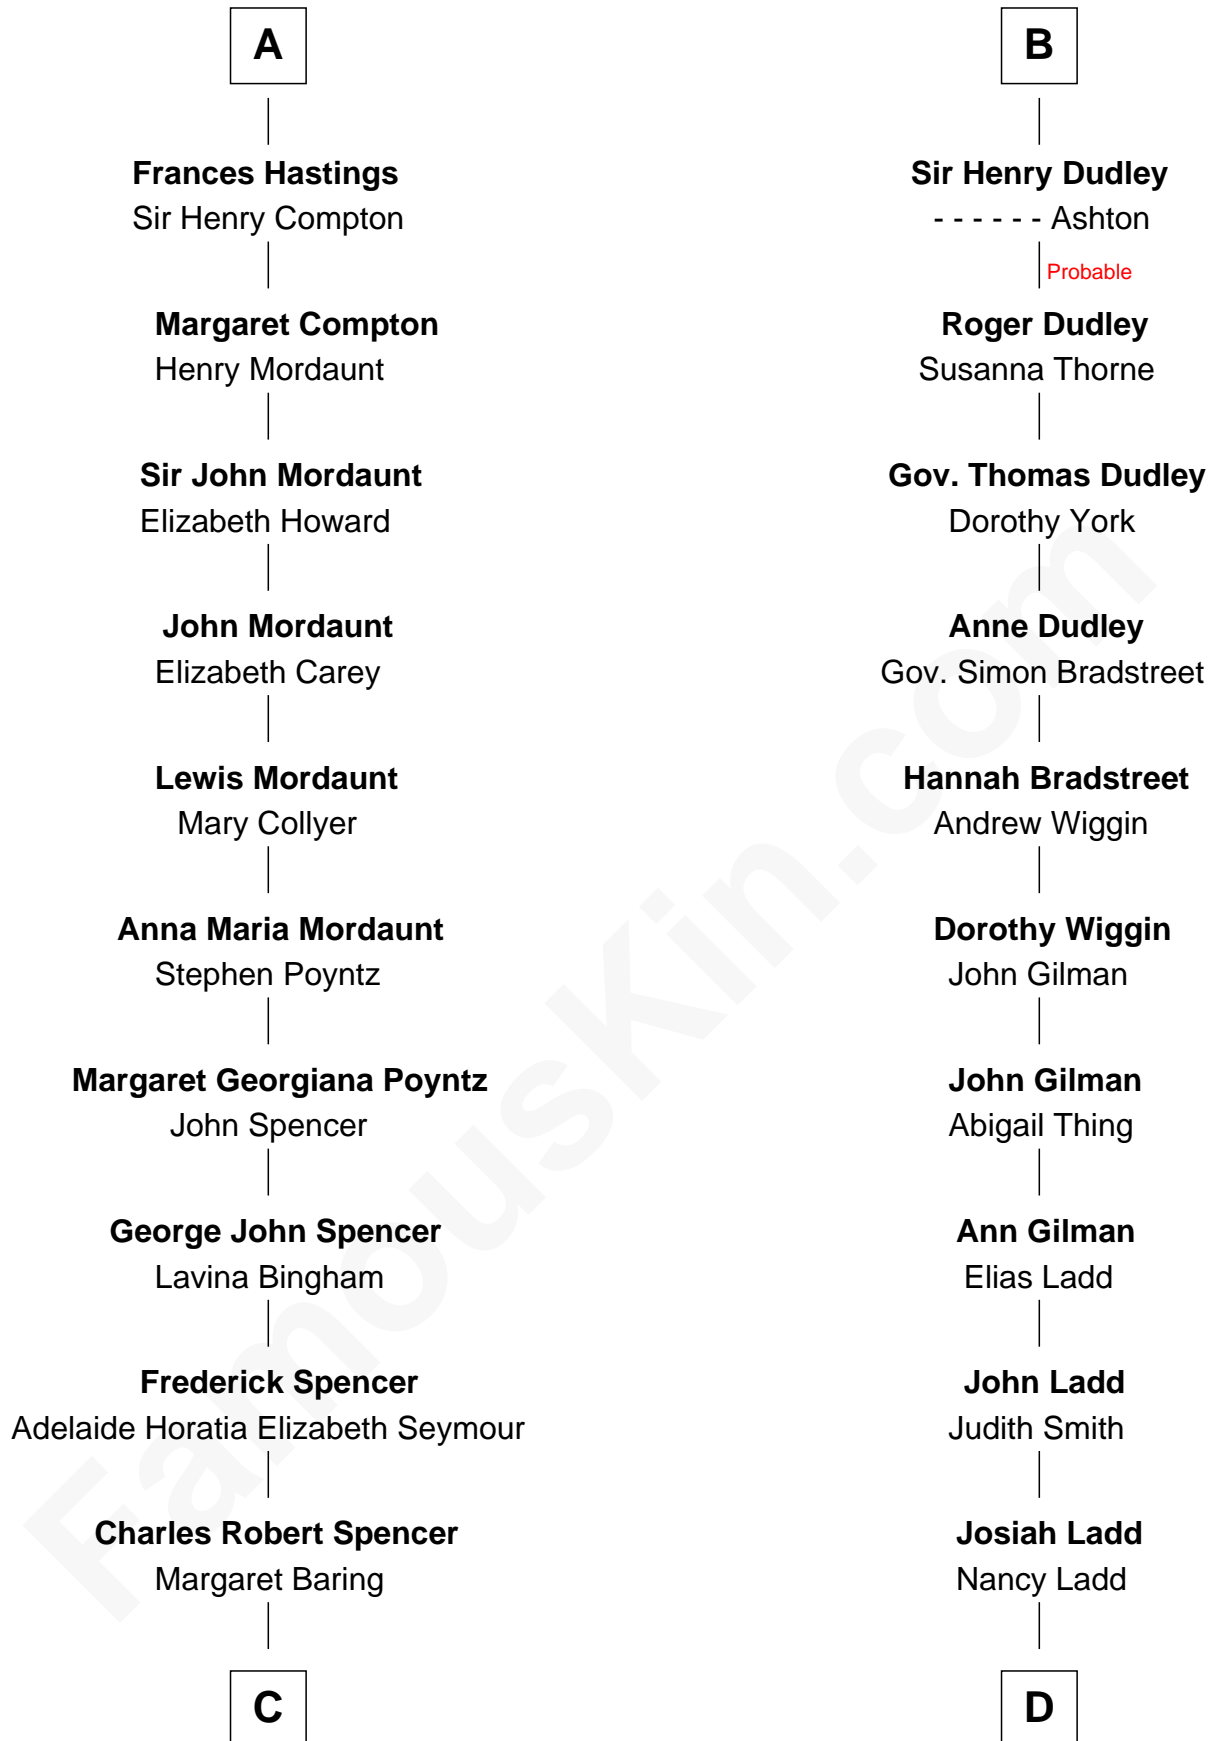

# FamousKin.com Relationship Chart of

**Prince William**

*Prince of Wales*

20th cousin of

**Alan Ladd**

*Movie Actor*

**C**

**Albert Edward John Spencer**

Cynthia Elinor Beatrix Hamilton

**Edward John Spencer**

Frances Ruth Burke Roche

**Princess Diana Frances Spencer**

Charles III, King of the United Kingdom

**Prince William**

*Prince of Wales*

**D**