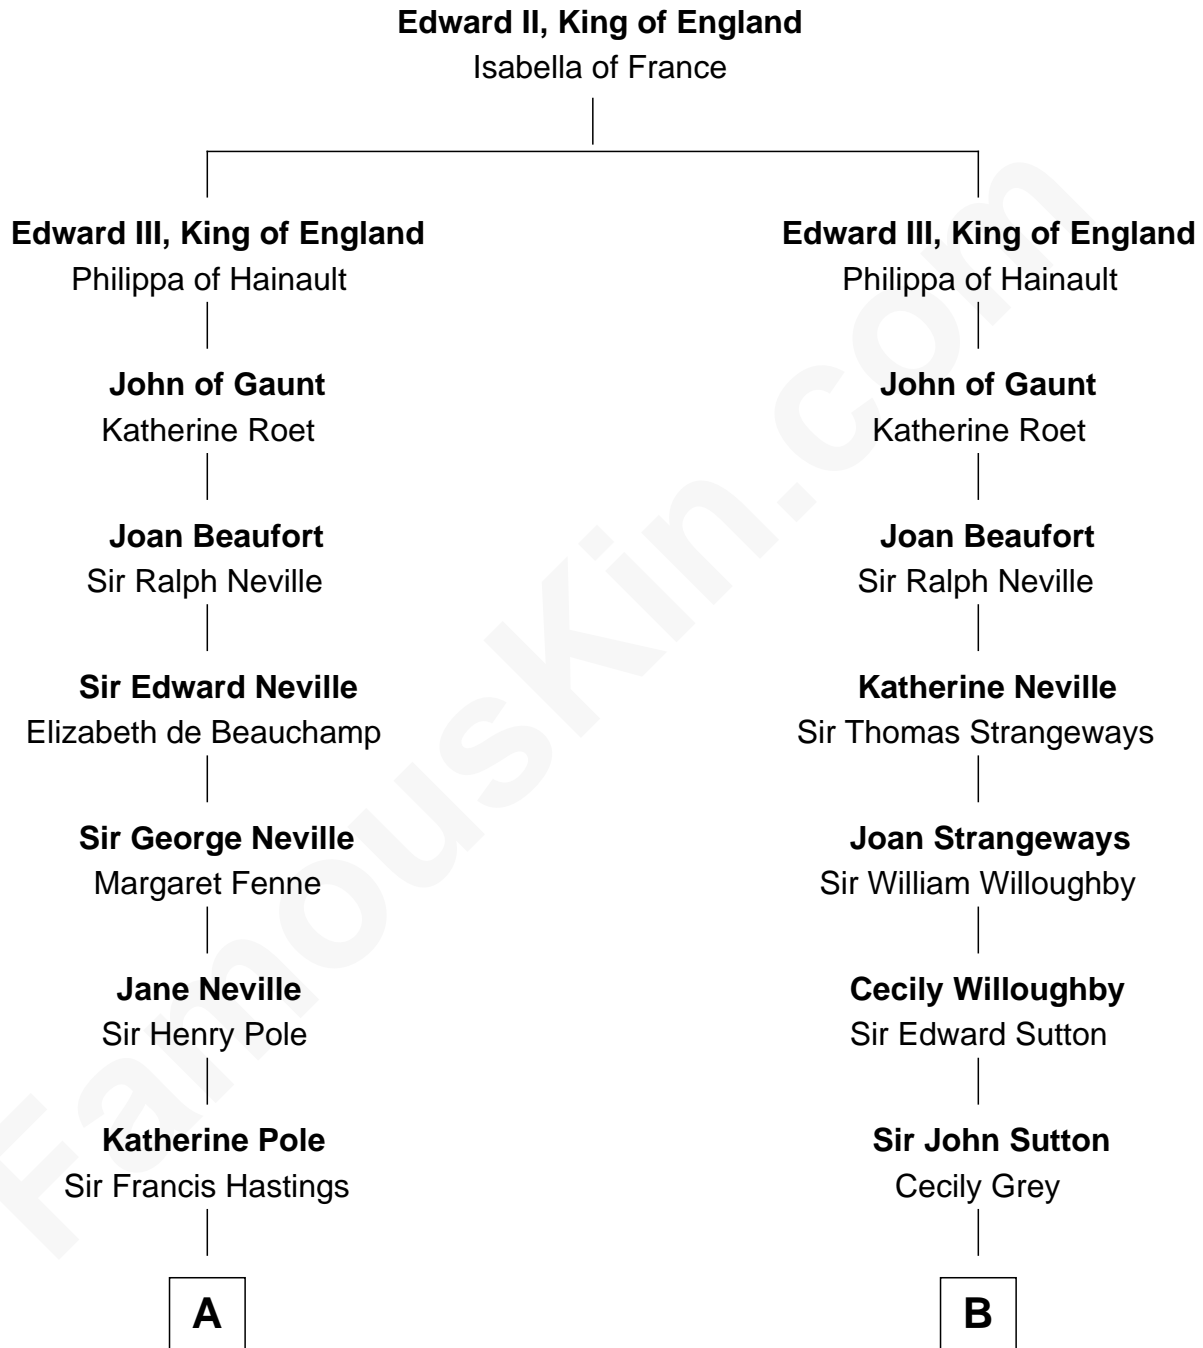

# FamousKin.com Relationship Chart of

**Prince William**

*Prince of Wales*

20th cousin of

**Alan Ladd**

*Movie Actor*

**C**

**Albert Edward John Spencer**

Cynthia Elinor Beatrix Hamilton

**Edward John Spencer**

Frances Ruth Burke Roche

**Princess Diana Frances Spencer**

Charles III, King of the United Kingdom

**Prince William**

*Prince of Wales*

**D**