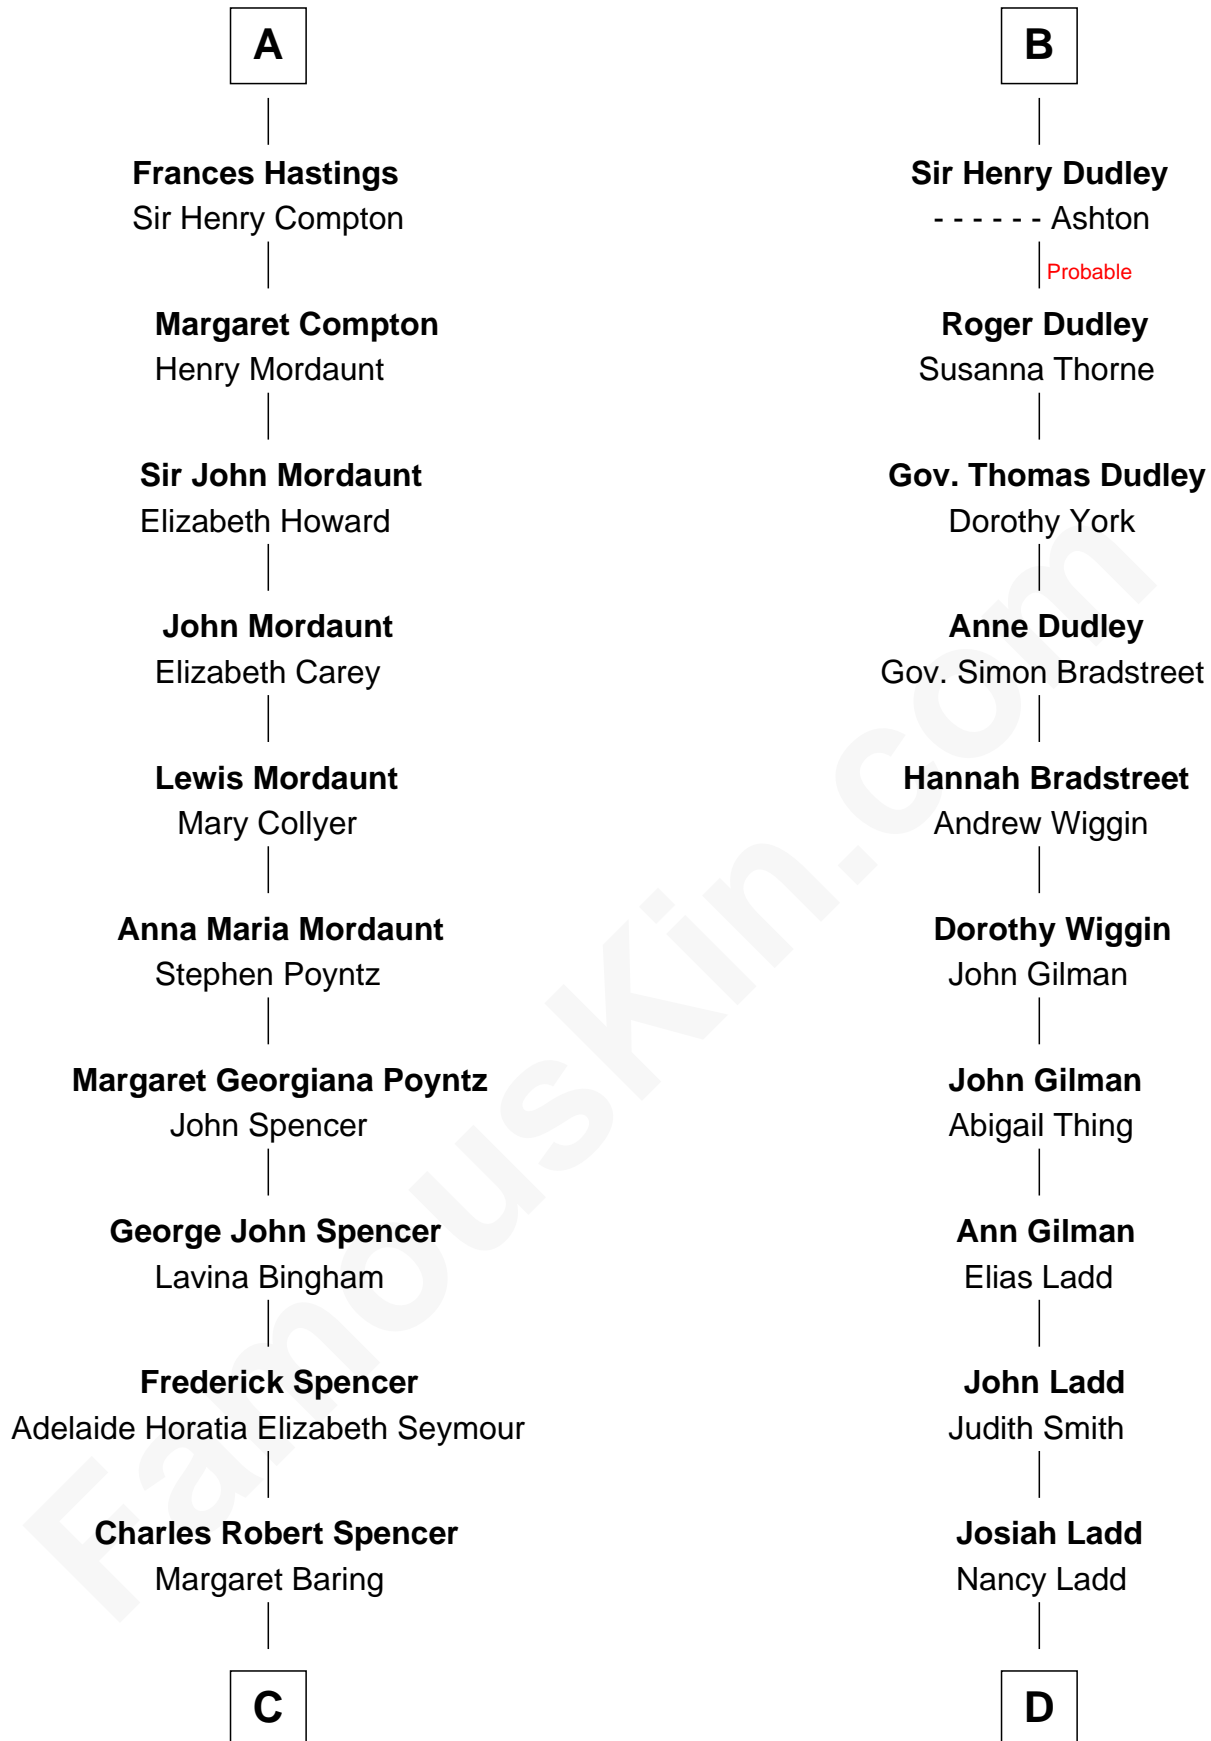

# FamousKin.com Relationship Chart of

**Prince William**

*Prince of Wales*

20th cousin of

**Alan Ladd**

*Movie Actor*

**Sir Ranulph de Neville**

Euphemia de Clavering

**C**

**Albert Edward John Spencer**  
Cynthia Elinor Beatrix Hamilton

**Edward John Spencer**  
Frances Ruth Burke Roche

**Princess Diana Frances Spencer**  
Charles III, King of the United Kingdom

**Prince William**  
*Prince of Wales*