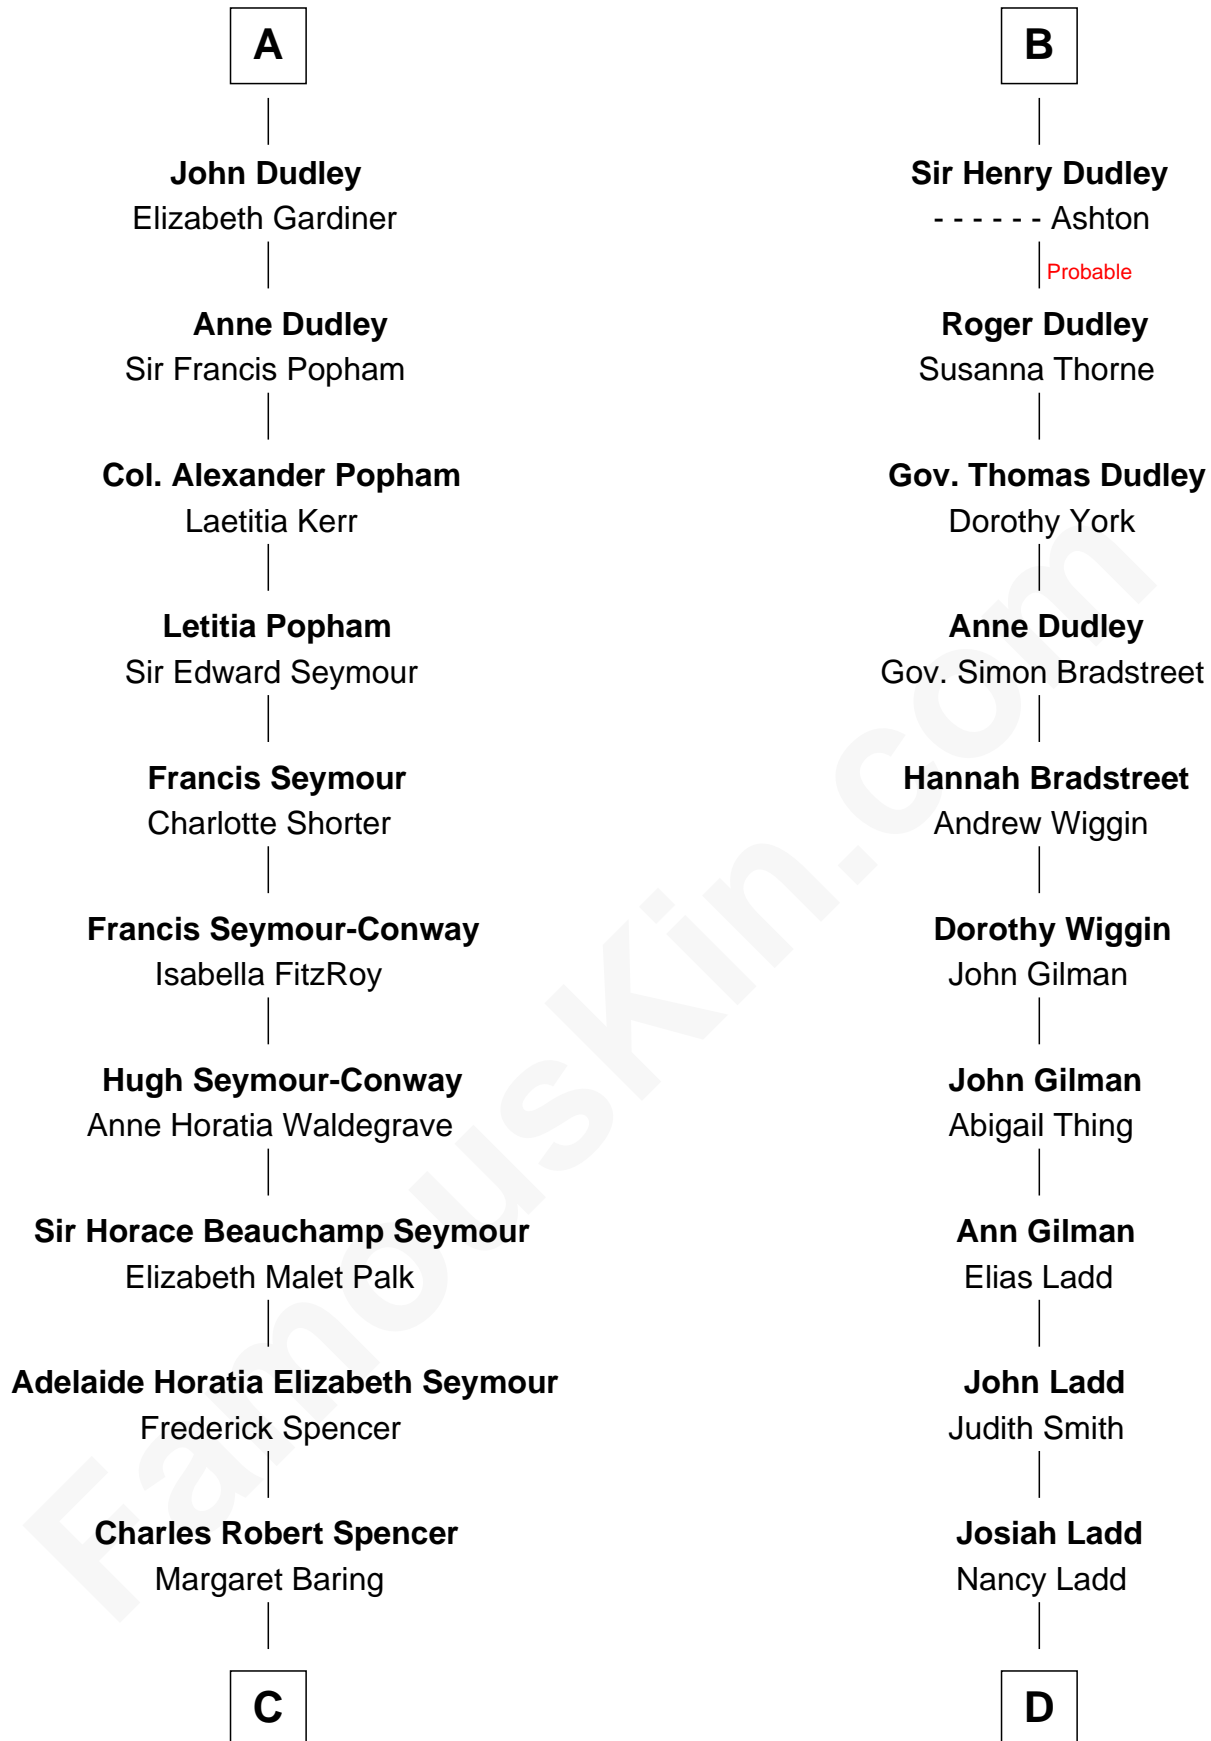

# FamousKin.com Relationship Chart of

**Prince William**

*Prince of Wales*

20th cousin of

**Alan Ladd**

*Movie Actor*

**Henry Plantagenet**

Maud de Chaworth

Richard Fitzalan

**Alice Fitzalan**

Sir Thomas de Holand

**Eleanor Holand**

Edward Cherleton

**Joyce Cherleton**

Sir John Tiptoft

**Joyce Tiptoft**

Sir Edmund Sutton

**Sir Edward Sutton**

Cecily Willoughby

**Sir John Sutton**

Cecily Grey

**B**

**C**

**Albert Edward John Spencer**  
Cynthia Elinor Beatrix Hamilton

**Edward John Spencer**  
Frances Ruth Burke Roche

**Princess Diana Frances Spencer**  
Charles III, King of the United Kingdom

**Prince William**  
*Prince of Wales*

**D**

**Alvaro Ladd**  
Nancy Shotwell