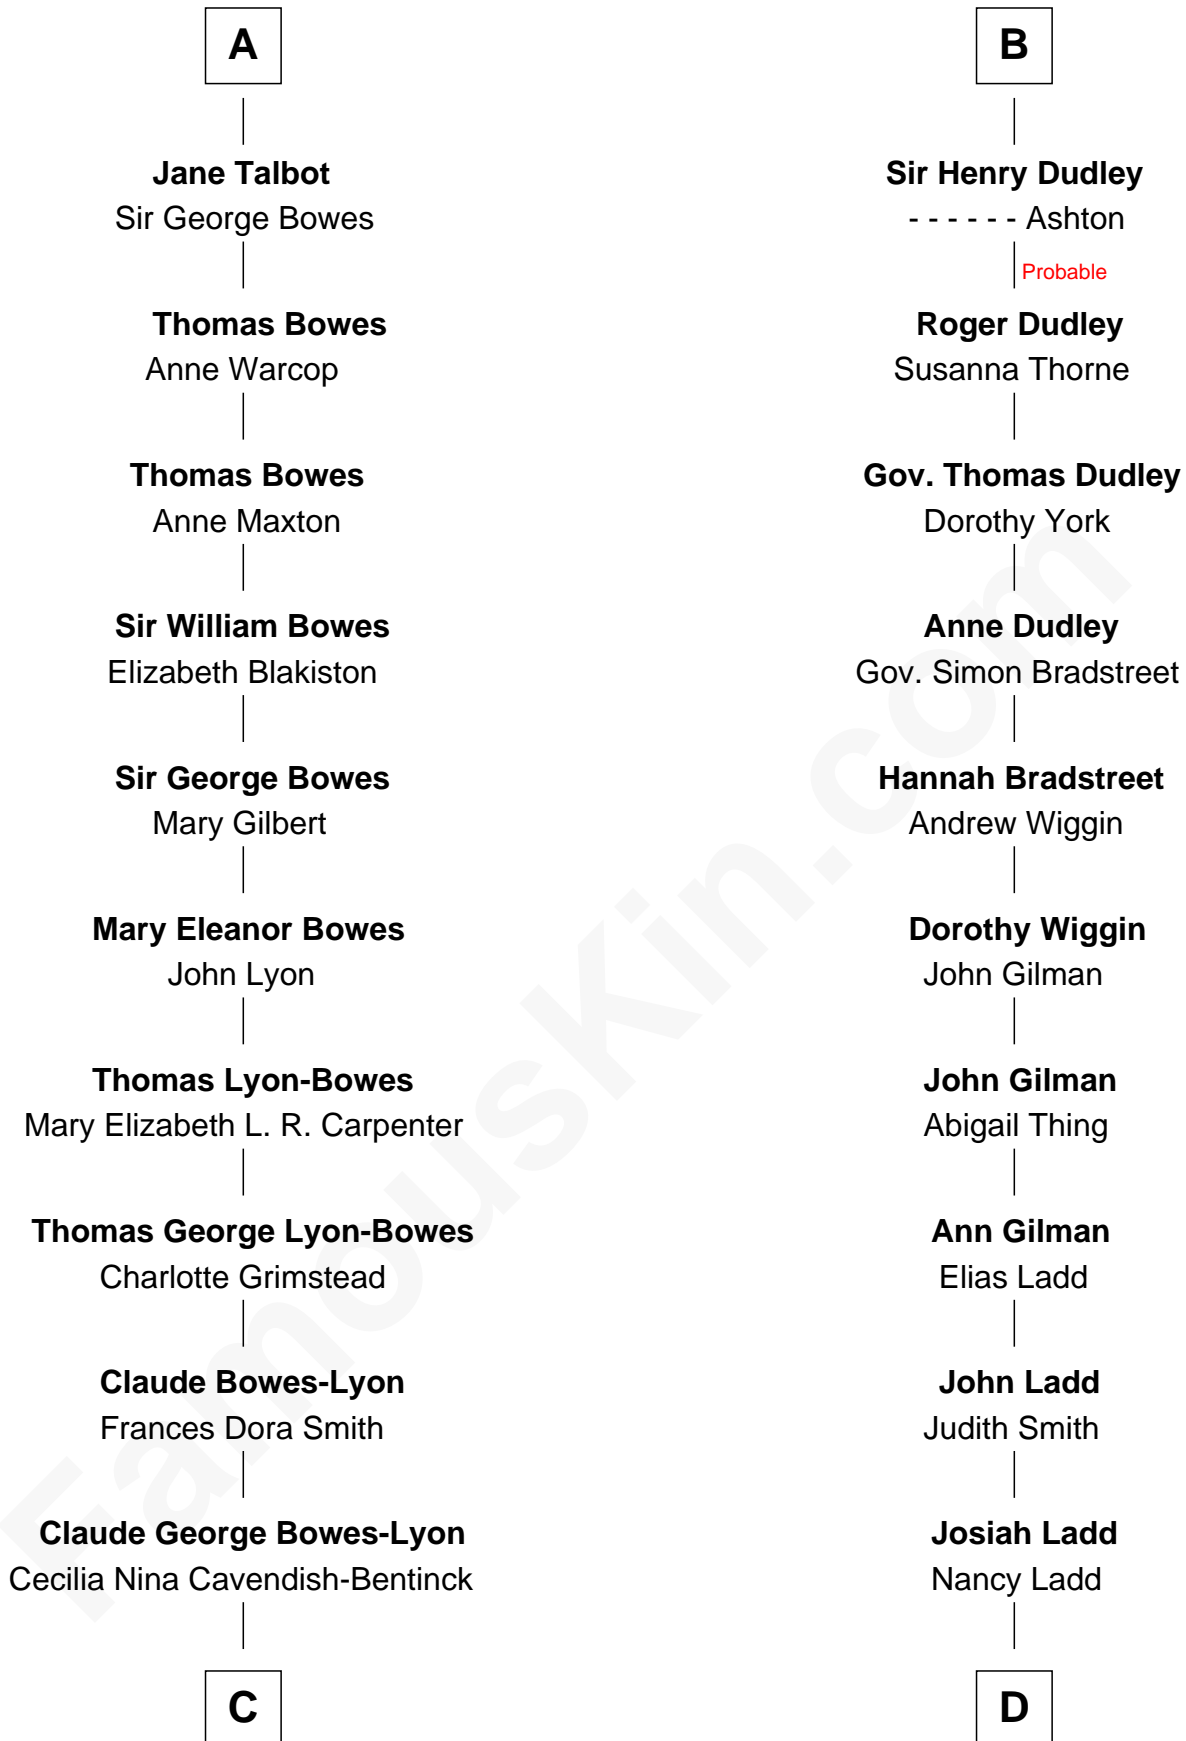

# FamousKin.com Relationship Chart of

**Prince William**

*Prince of Wales*

20th cousin of

**Alan Ladd**

*Movie Actor*

**Sir William de Ros**  
Margery de Badlesmere

**C**

**Elizabeth Bowes-Lyon**

George VI, King of the United Kingdom

**Elizabeth II, Queen of the United Kingdom**

Prince Philip of Edinburgh

**Charles III, King of the United Kingdom**

Princess Diana Frances Spencer

**Prince William**

*Prince of Wales*

**D**

**Alvaro Ladd**

Nancy Shotwell

**Oscar F. Ladd**

Julia Henrietta Meigs

**Alan Harwood Ladd**