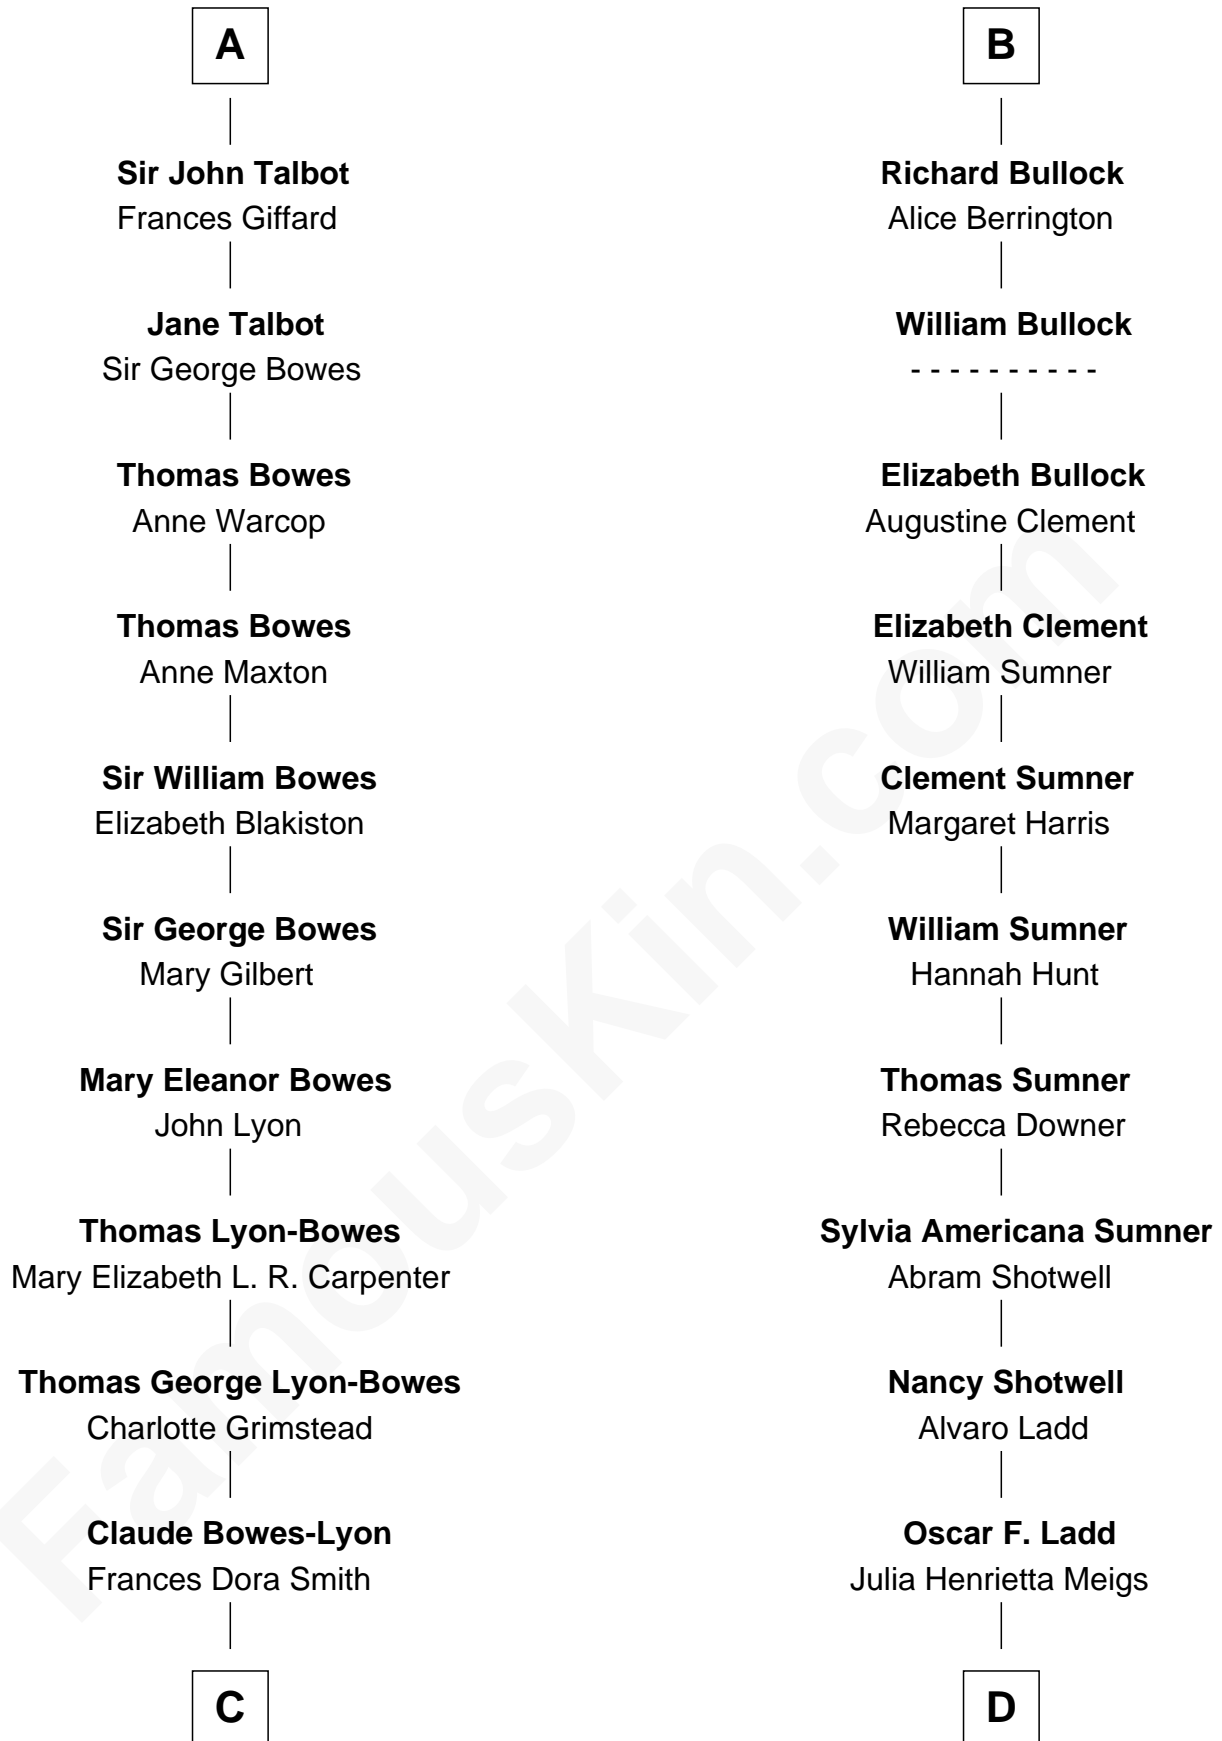

FamousKin.com Relationship Chart of

Prince William

Prince of Wales

18th cousin 3 times removed of

Alan Ladd

Movie Actor

Bartholomew de Badlesmere

Margaret de Clare

John de Vere

Aubrey de Vere

Alice FitzWalter

Sir Richard de Vere

Alice Sergeaux

Sir John de Vere

Elizabeth Howard

Joan de Vere

Sir William Norreys

Margaret Norreys

Gilbert Bullock

Thomas Bullock

Alice Kingsmill

B

C

Claude George Bowes-Lyon
Cecilia Nina Cavendish-Bentinck

Elizabeth Bowes-Lyon
George VI, King of the United Kingdom

Elizabeth II, Queen of the United Kingdom
Prince Philip of Edinburgh

Charles III, King of the United Kingdom
Princess Diana Frances Spencer

Prince William
Prince of Wales