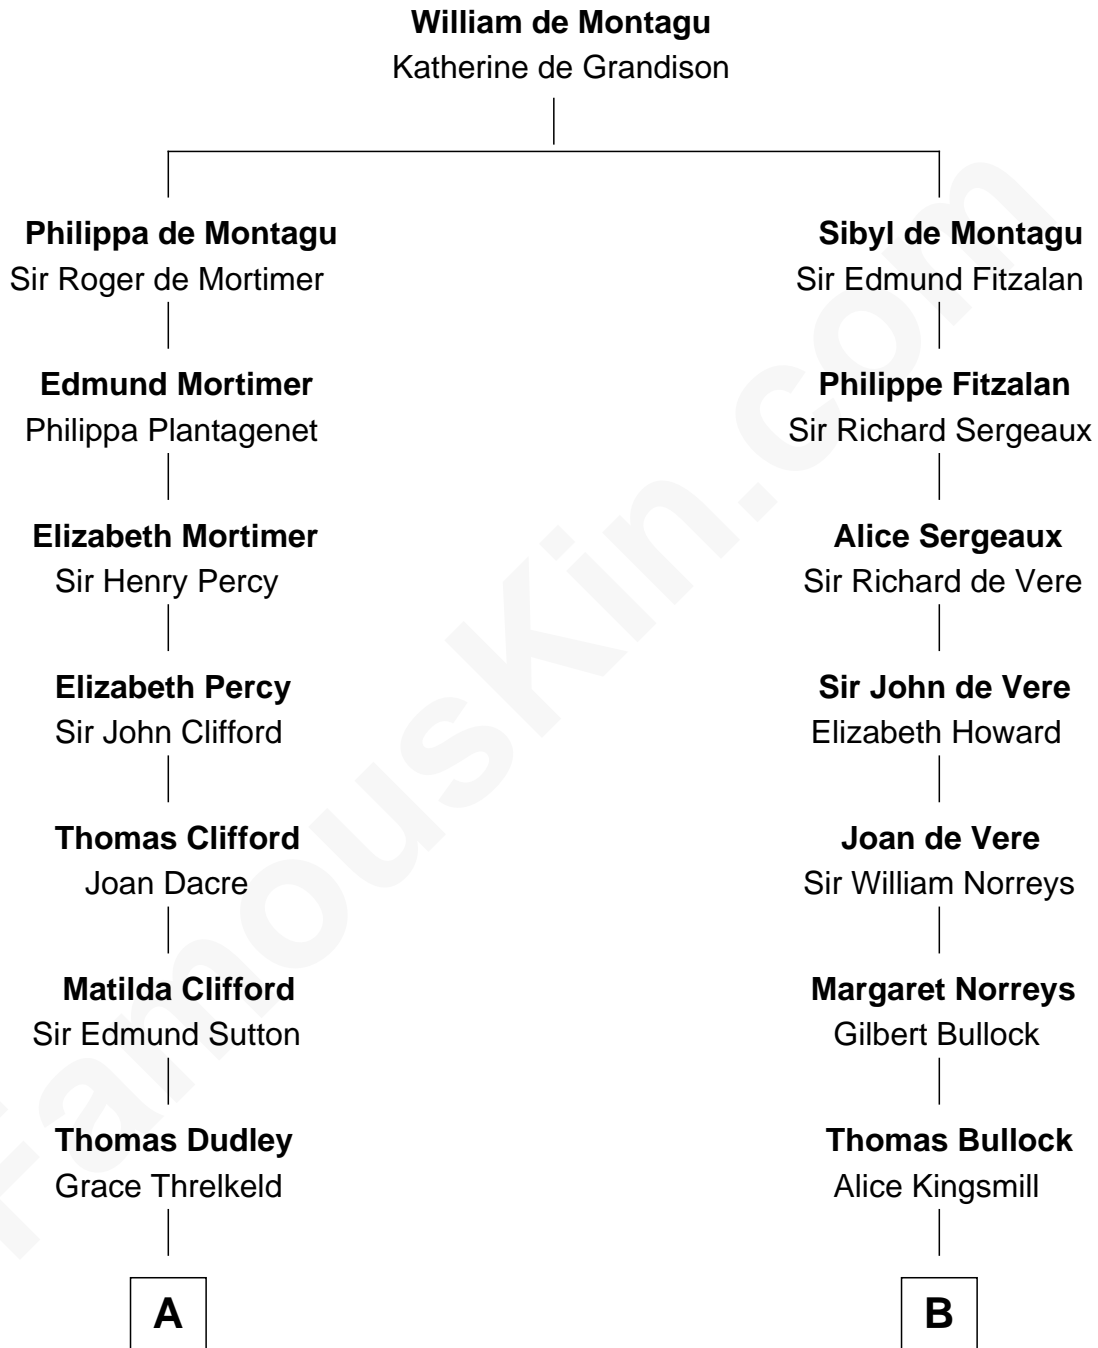

FamousKin.com

Relationship Chart of

Prince William

Prince of Wales

18th cousin 2 times removed of

Alan Ladd
Movie Actor

C

Albert Edward John Spencer
Cynthia Elinor Beatrix Hamilton

Edward John Spencer
Frances Ruth Burke Roche

Princess Diana Frances Spencer
Charles III, King of the United Kingdom

Prince William
Prince of Wales

D

Alan Harwood Ladd
Selina Raleigh

Alan Ladd
Movie Actor

FamousKin.com