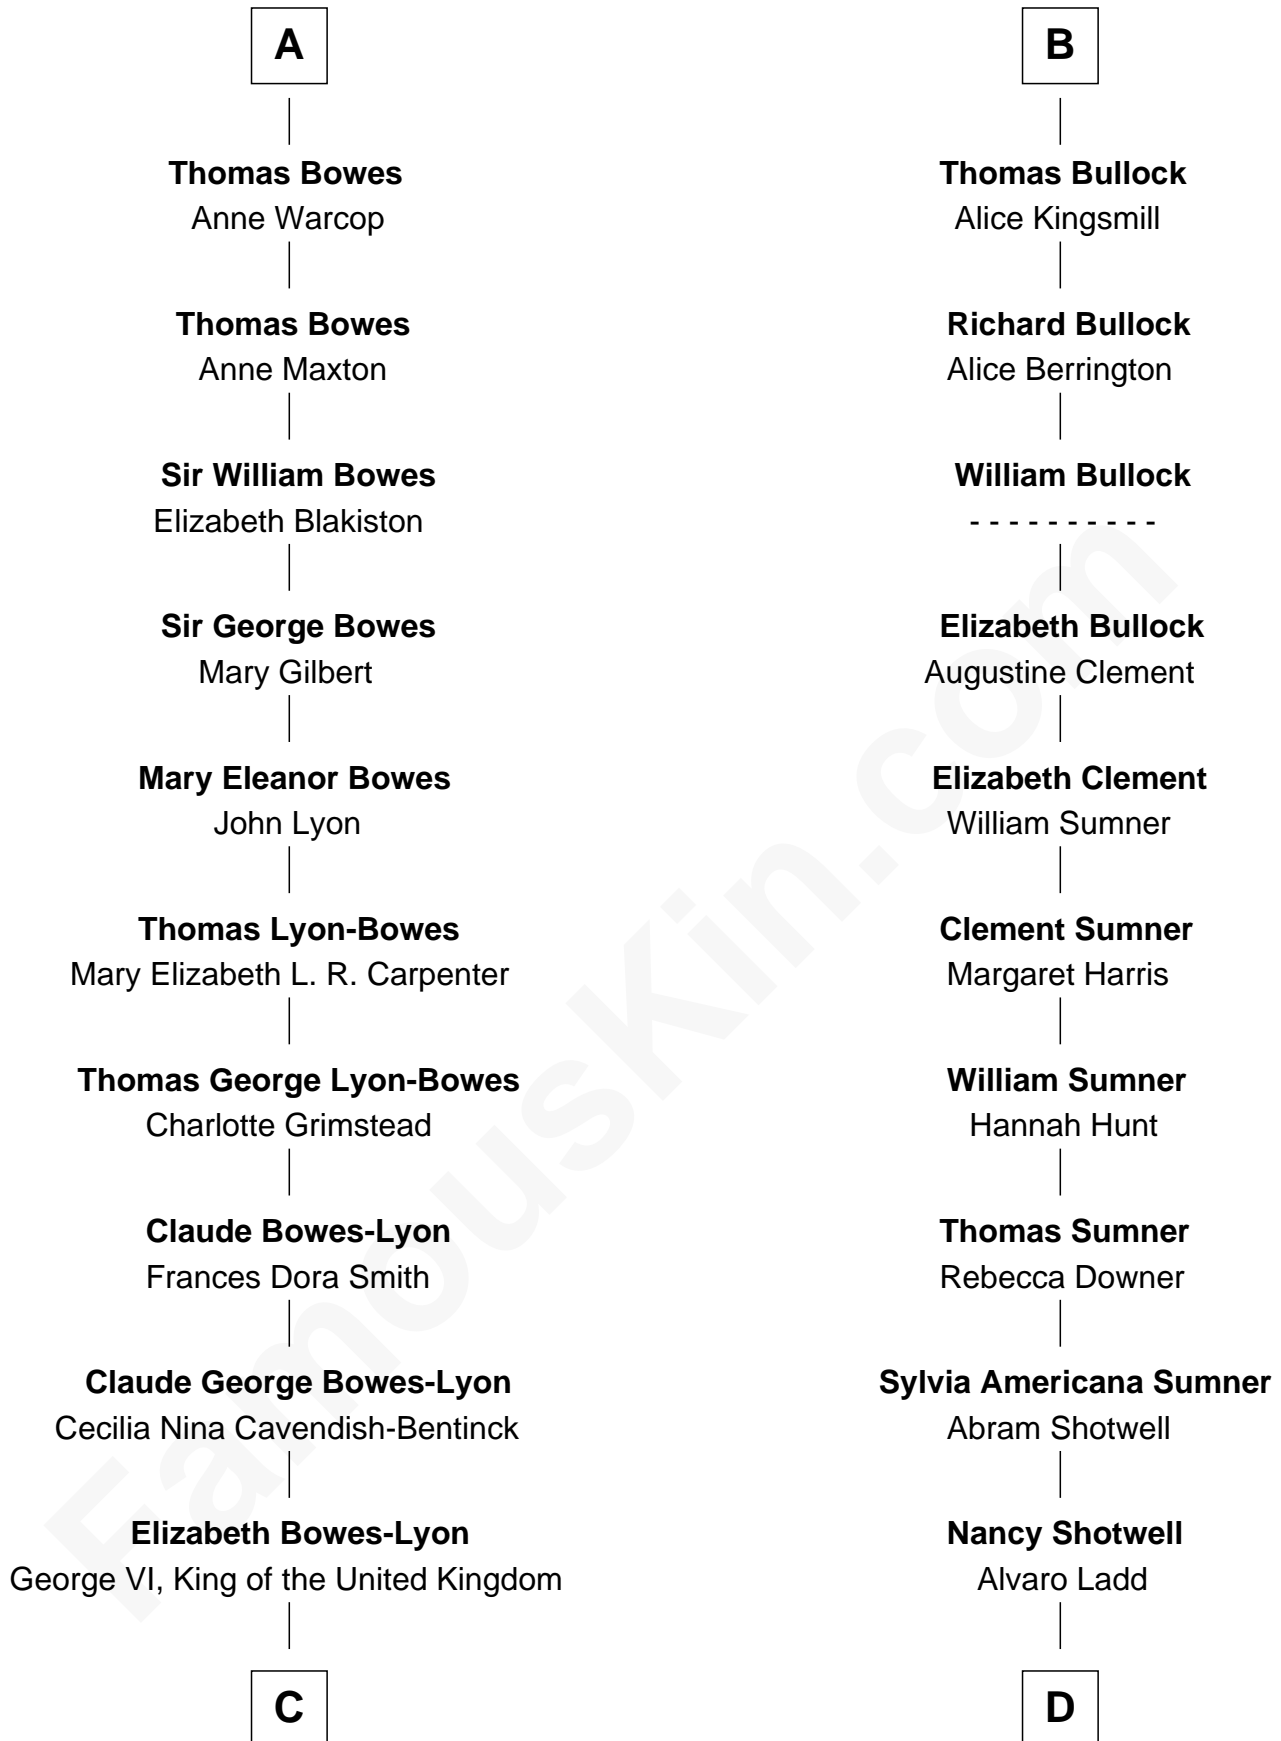

# FamousKin.com Relationship Chart of

**Prince William**

*Prince of Wales*

19th cousin of

**Alan Ladd**

*Movie Actor*

**Edmund Fitzalan**

Alice de Warenne

**C**

**Elizabeth II, Queen of the United Kingdom**

Prince Philip of Edinburgh

**Charles III, King of the United Kingdom**

Princess Diana Frances Spencer

**Prince William**

*Prince of Wales*

**D**