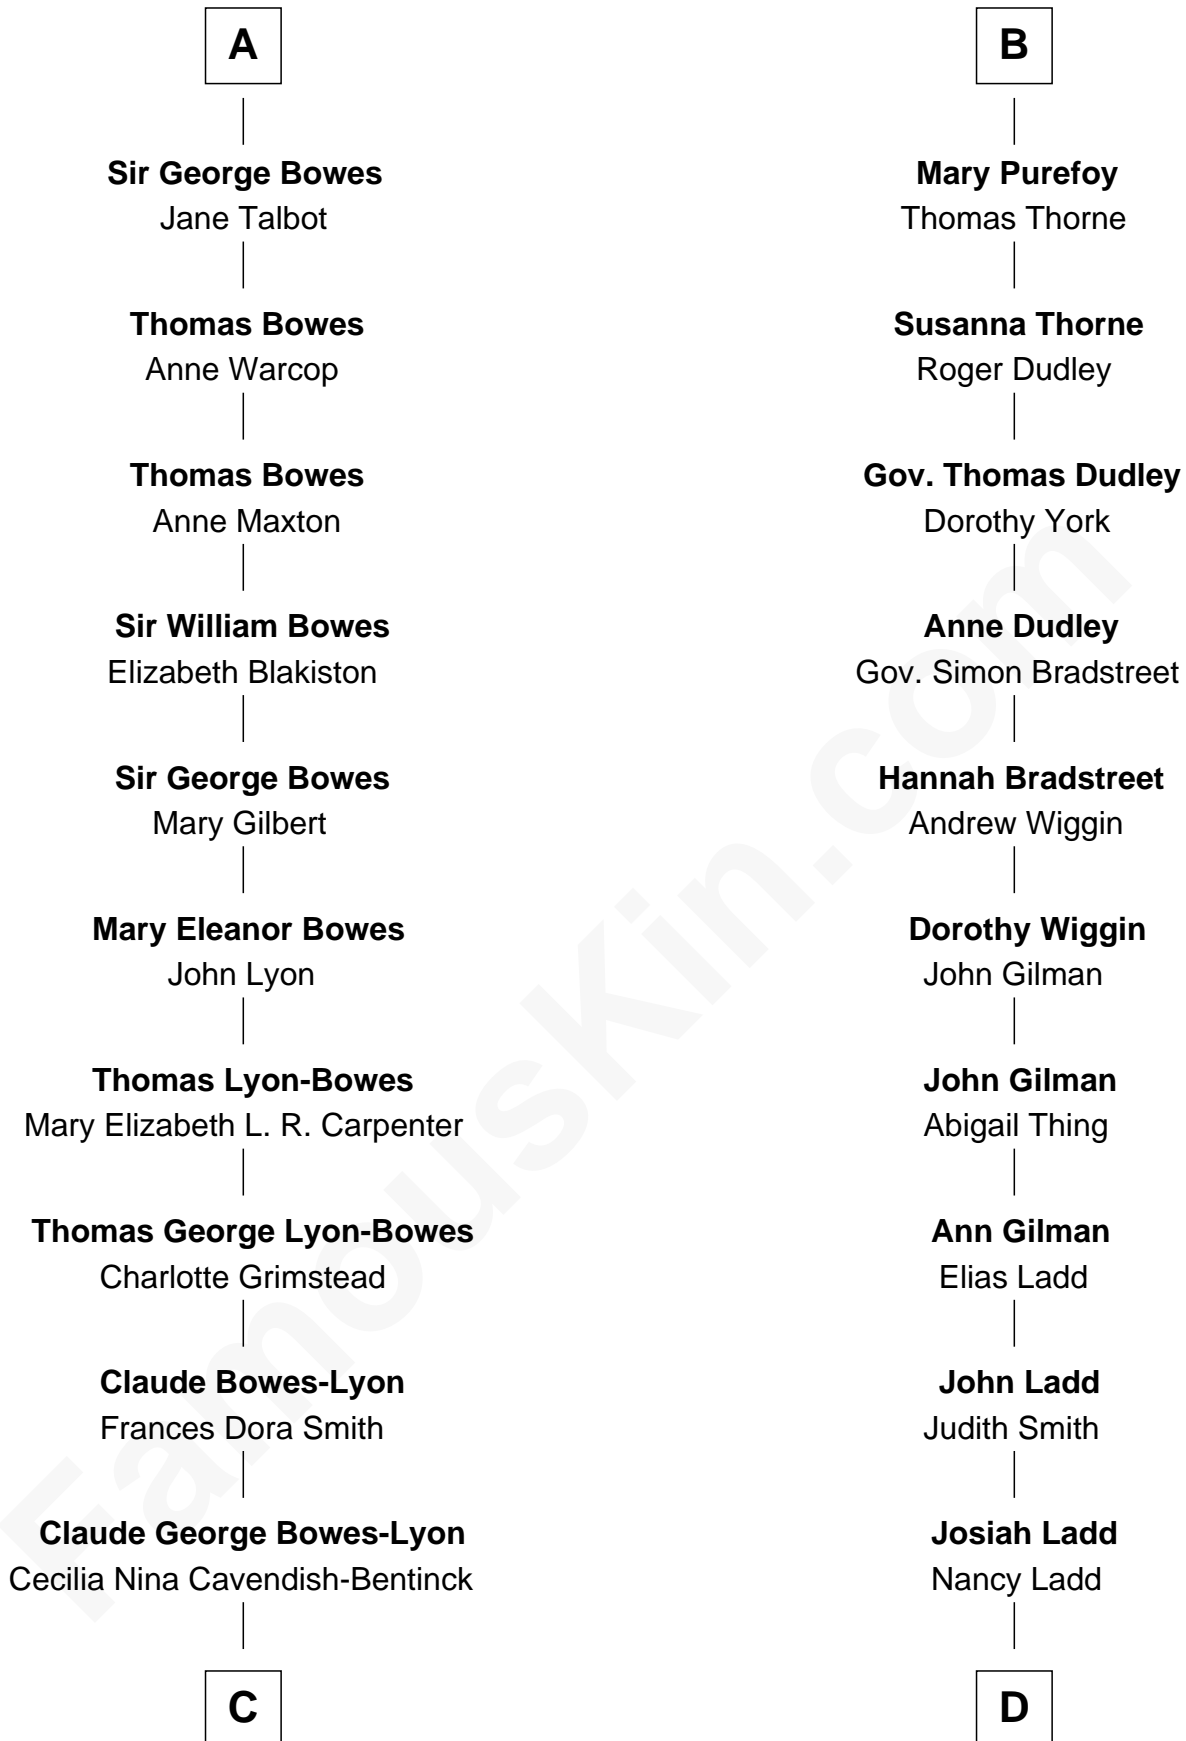

FamousKin.com Relationship Chart of

Prince William

Prince of Wales

20th cousin of

Alan Ladd

Movie Actor

Sir John Marmion

Maud de Furnival

C

Elizabeth Bowes-Lyon

George VI, King of the United Kingdom

Elizabeth II, Queen of the United Kingdom

Prince Philip of Edinburgh

Charles III, King of the United Kingdom

Princess Diana Frances Spencer

Prince William