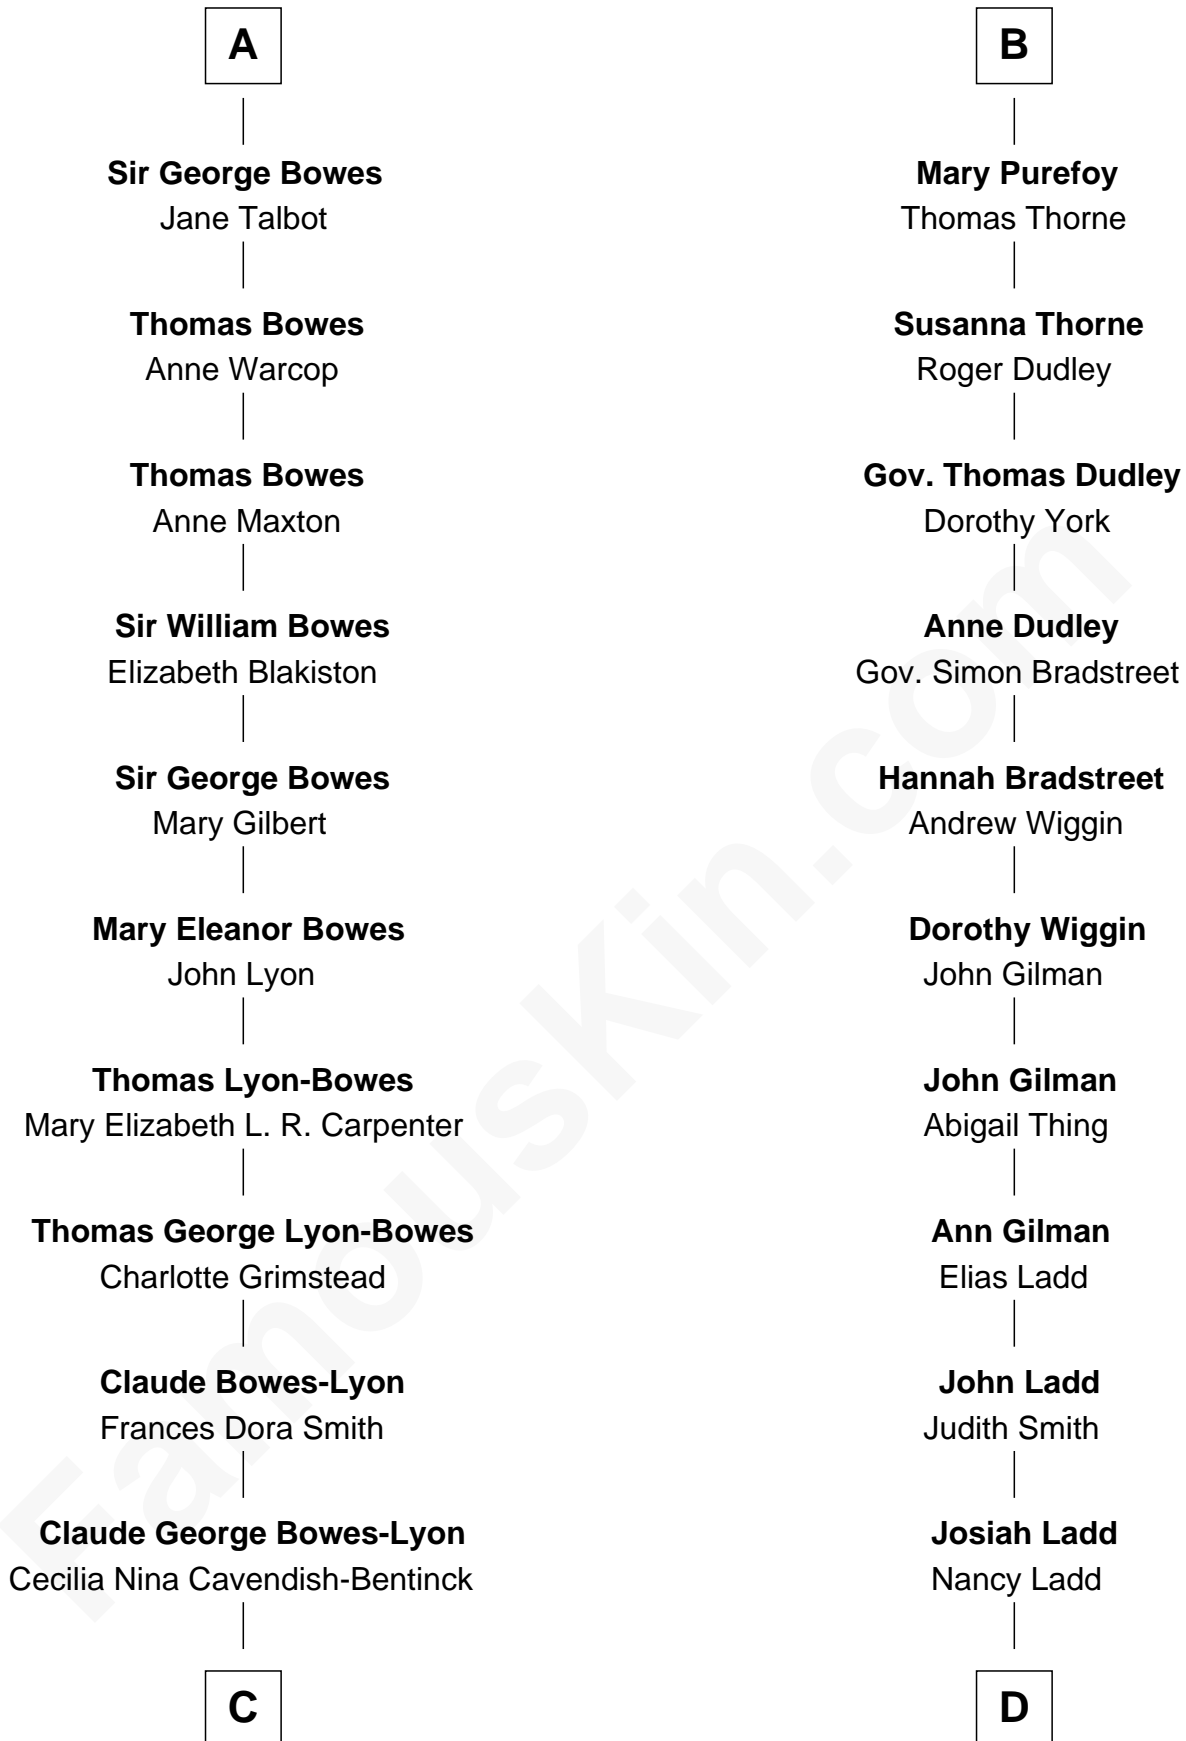

FamousKin.com Relationship Chart of

Prince William

Prince of Wales

20th cousin of

Alan Ladd

Movie Actor

Sir John de Grey
Margaret de Oddingseles

C

Elizabeth Bowes-Lyon

George VI, King of the United Kingdom

Elizabeth II, Queen of the United Kingdom

Prince Philip of Edinburgh

Charles III, King of the United Kingdom

Princess Diana Frances Spencer

Prince William