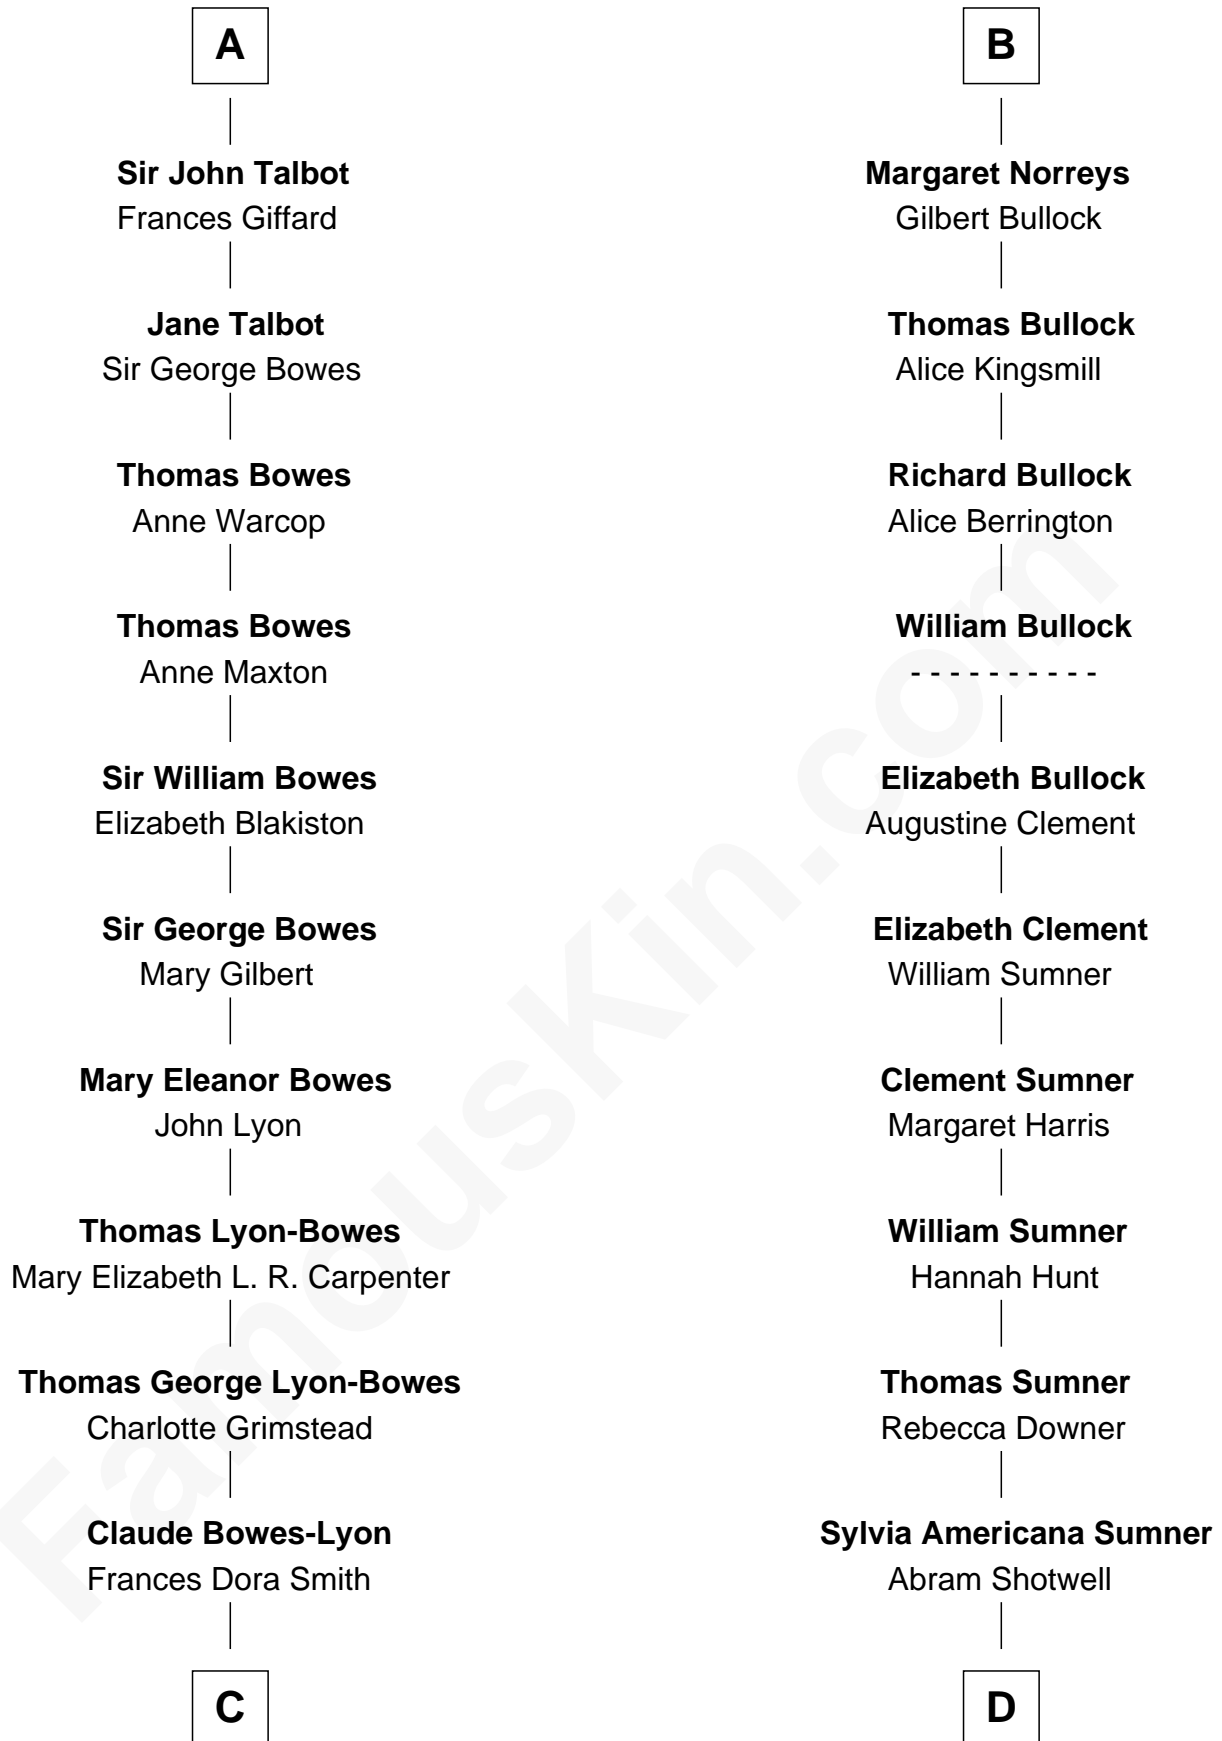

FamousKin.com Relationship Chart of

Prince William

Prince of Wales

20th cousin 1 time removed of

Alan Ladd

Movie Actor

Sir Richard de Burgh

Margaret - - - - -

Sir Thomas de Multon

Joan de Multon

Sir Robert FitzWalter

Sir John FitzWalter

Eleanor de Percy

Alice FitzWalter

Aubrey de Vere

Sir Richard de Vere

Alice Sergeaux

Sir John de Vere

Elizabeth Howard

Joan de Vere

Sir William Norreys

B

C

Claude George Bowes-Lyon
Cecilia Nina Cavendish-Bentinck

Elizabeth Bowes-Lyon
George VI, King of the United Kingdom

Elizabeth II, Queen of the United Kingdom
Prince Philip of Edinburgh

Charles III, King of the United Kingdom
Princess Diana Frances Spencer

Prince William
Prince of Wales