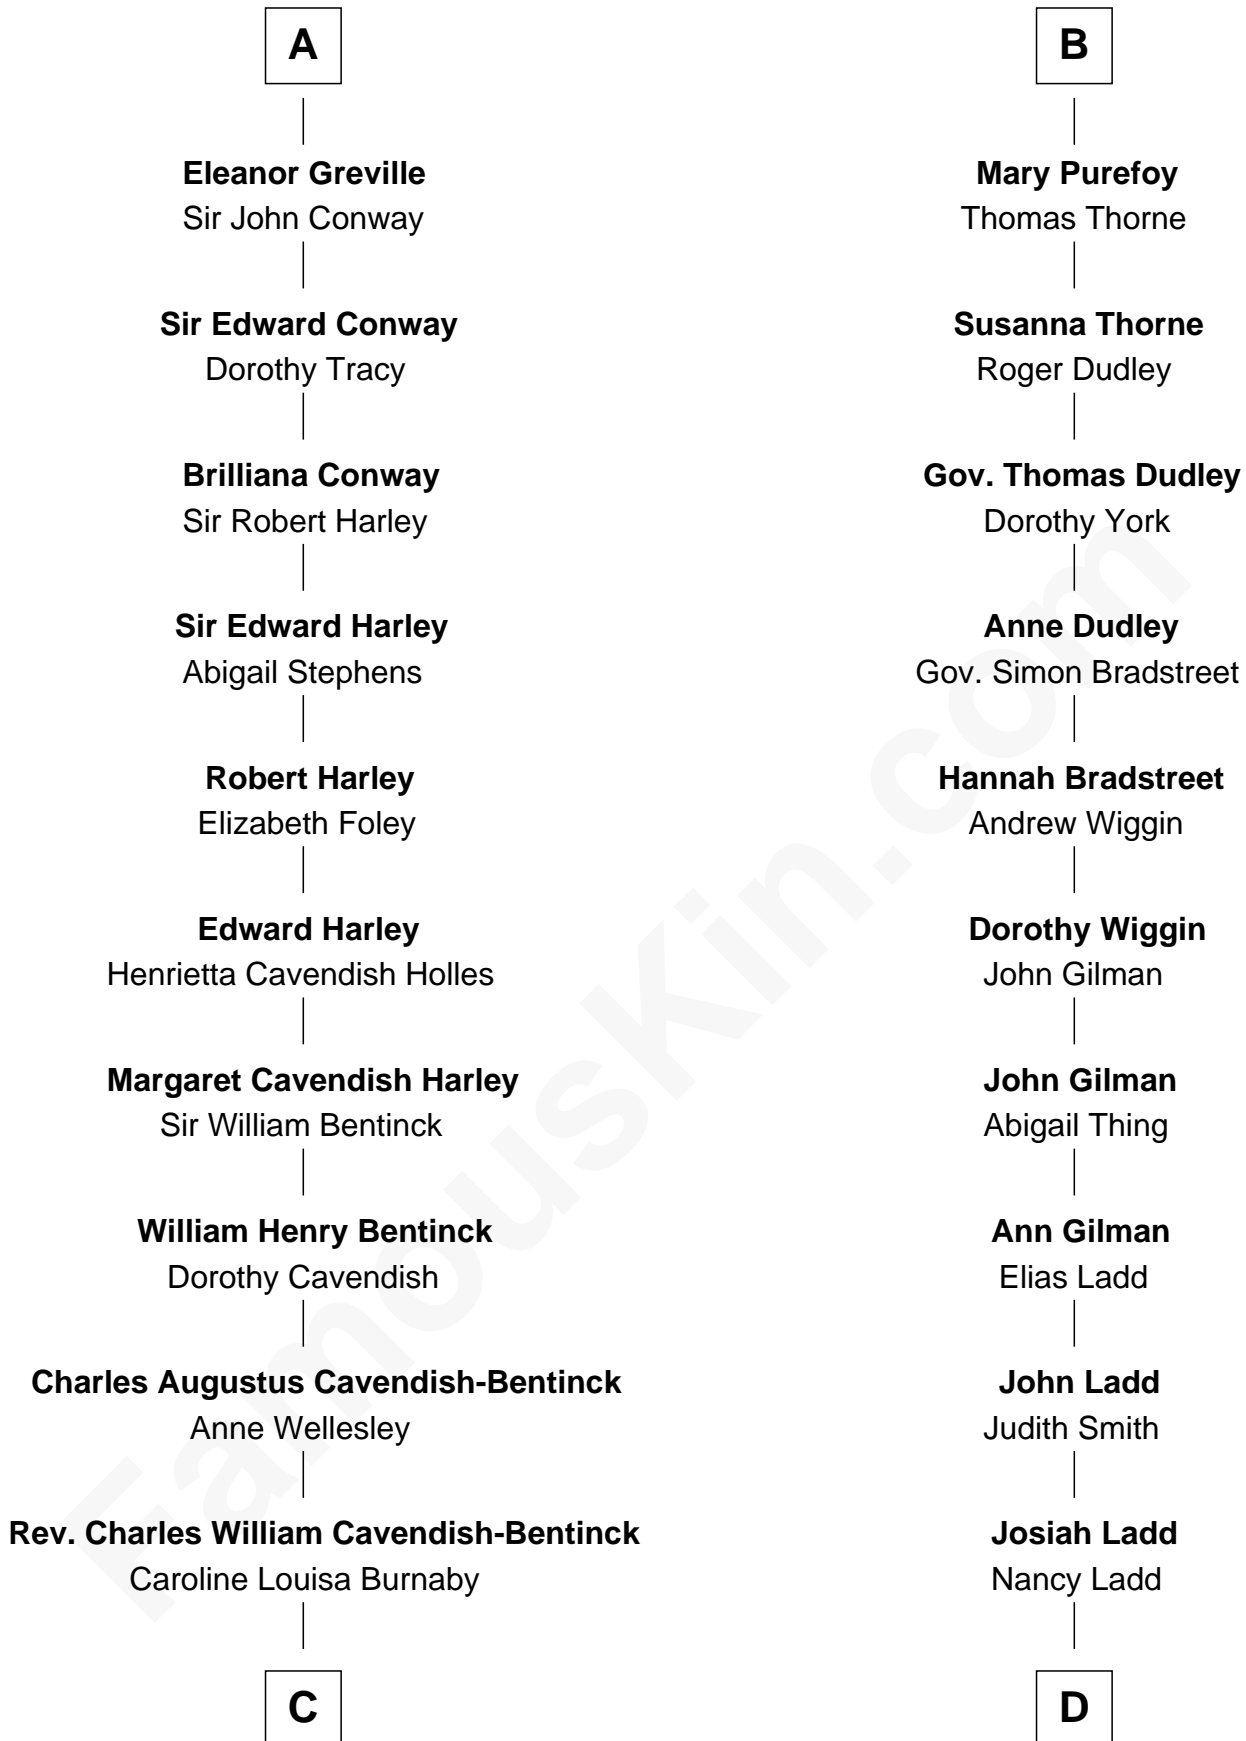

# FamousKin.com Relationship Chart of

**Prince William**

*Prince of Wales*

20th cousin 1 time removed of

**Alan Ladd**

*Movie Actor*

**C**

**Cecilia Nina Cavendish-Bentinck**

Claude George Bowes-Lyon

**Elizabeth Bowes-Lyon**

George VI, King of the United Kingdom

**Elizabeth II, Queen of the United Kingdom**

Prince Philip of Edinburgh

**Charles III, King of the United Kingdom**

Princess Diana Frances Spencer

**Prince William**

*Prince of Wales*

**D**

**Alvaro Ladd**

Nancy Shotwell

**Oscar F. Ladd**

Julia Henrietta Meigs

**Alan Harwood Ladd**