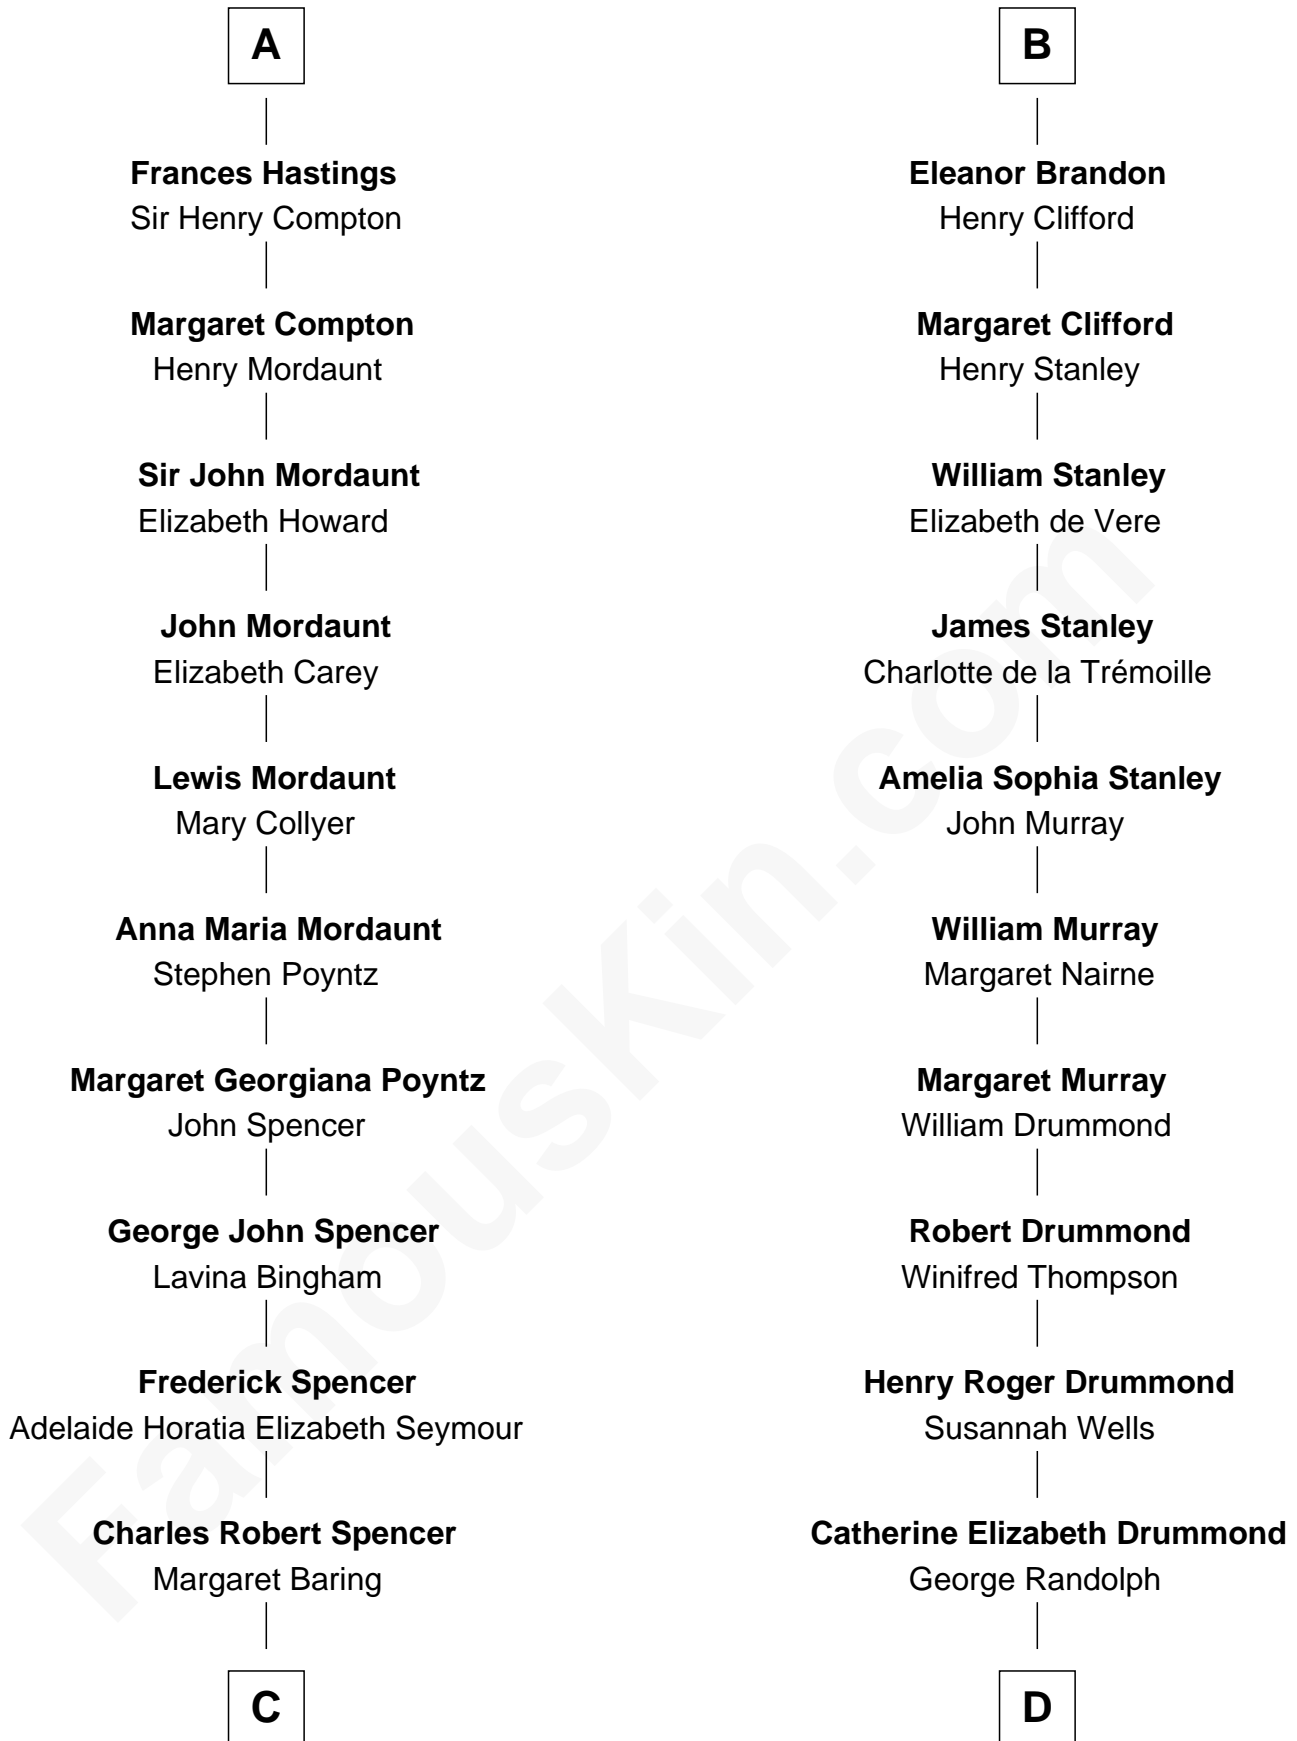

FamousKin.com Relationship Chart of

Prince William

Prince of Wales

20th cousin 1 time removed of

Hugh Grant

Movie Actor

Sir Henry de Percy

Eleanor de Arundel

C

Albert Edward John Spencer
Cynthia Elinor Beatrix Hamilton

Edward John Spencer
Frances Ruth Burke Roche

Princess Diana Frances Spencer
Charles III, King of the United Kingdom

Prince William
Prince of Wales