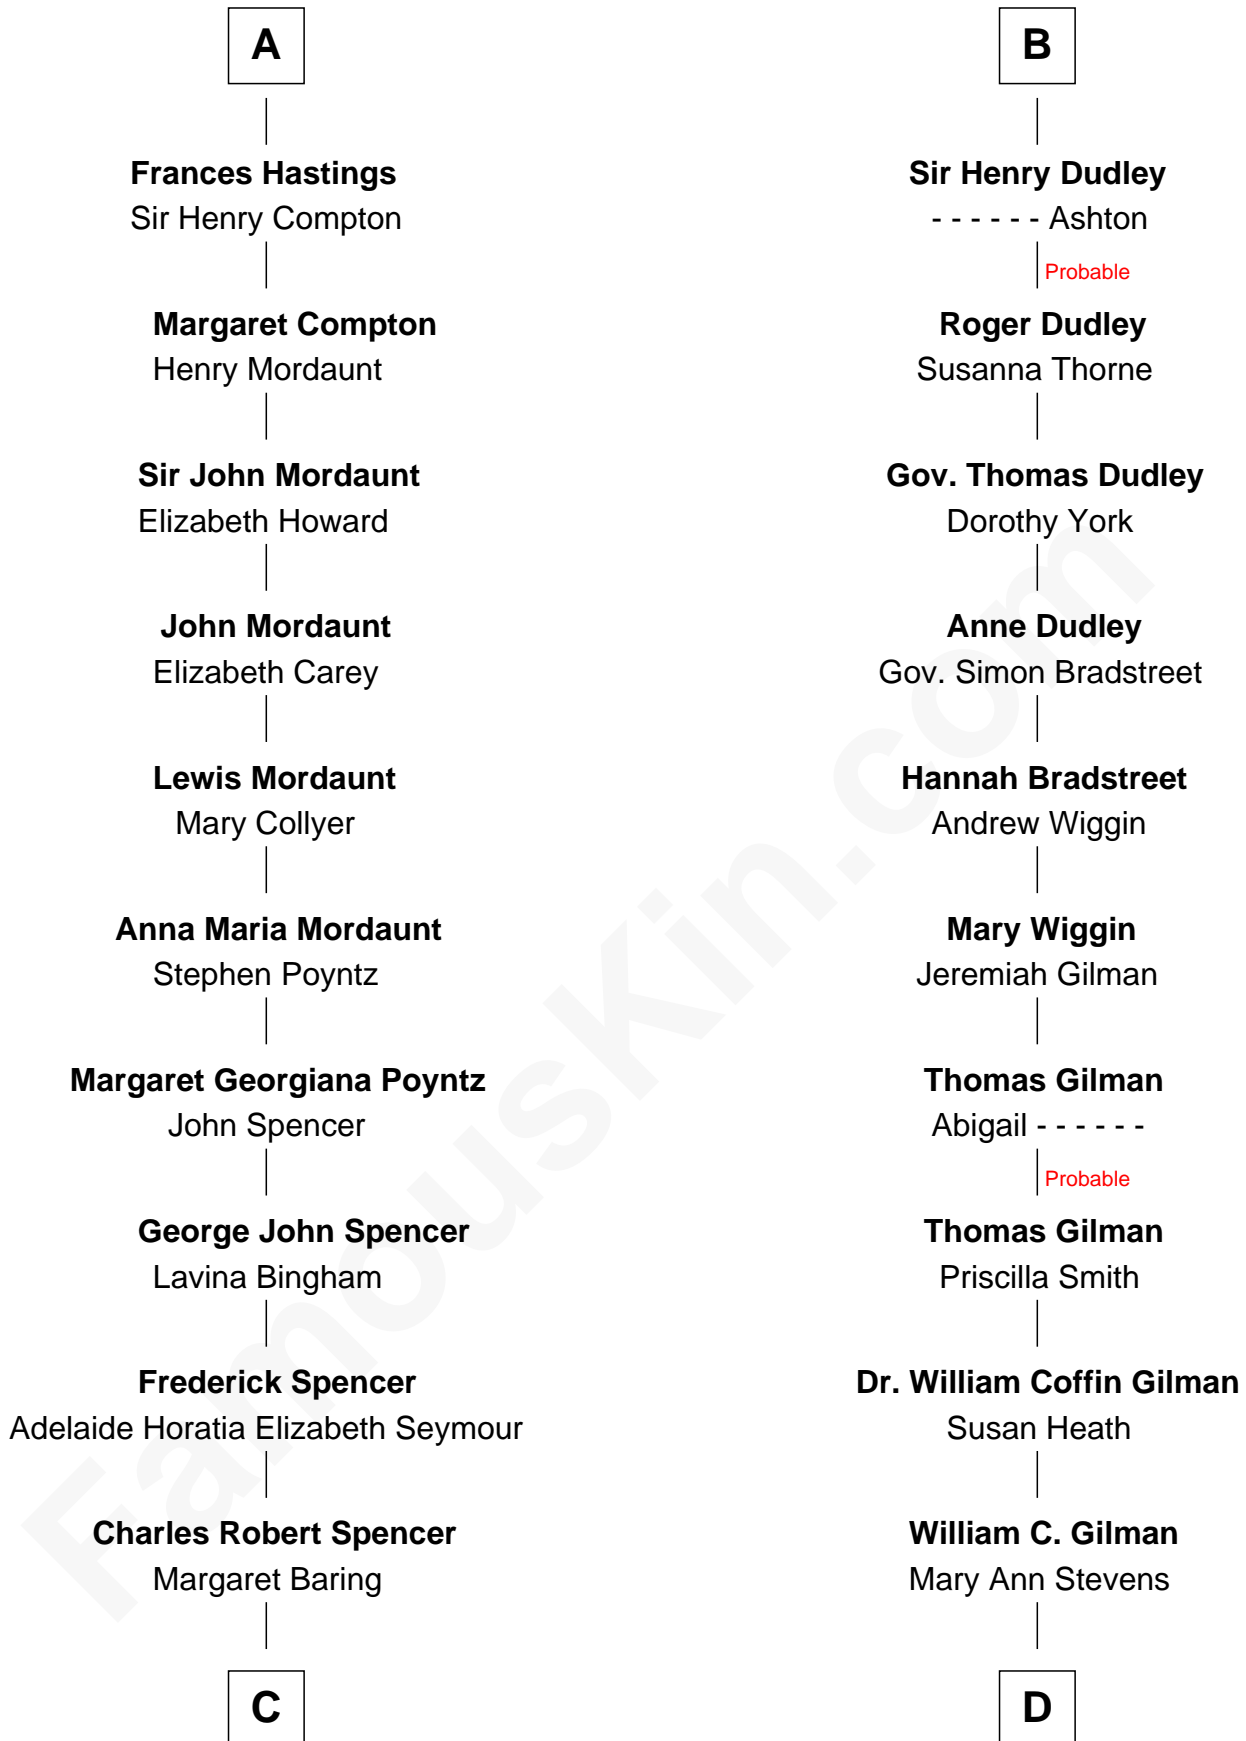

# FamousKin.com Relationship Chart of

**Prince William**

*Prince of Wales*

20th cousin of

**George Hamilton**

*TV and Movie Actor*

**William III of Hainault**

Jeanne of Valois

**Jane Neville**  
Sir Henry Pole

**Katherine Pole**  
Sir Francis Hastings

**A**

**Philippa of Hainault**  
Edward III, King of England

**John of Gaunt**  
Katherine Roet

**Joan Beaufort**  
Sir Ralph Neville

**Katherine Neville**  
Sir Thomas Strangeways

**Joan Strangeways**  
Sir William Willoughby

**Cecily Willoughby**  
Sir Edward Sutton

**Sir John Sutton**  
Cecily Grey

**B**

**C**

**Albert Edward John Spencer**  
Cynthia Elinor Beatrix Hamilton

**Edward John Spencer**  
Frances Ruth Burke Roche

**Princess Diana Frances Spencer**  
Charles III, King of the United Kingdom

**Prince William**  
*Prince of Wales*

**D**

**George C. Gilman**  
Elizabeth Melissa Lane