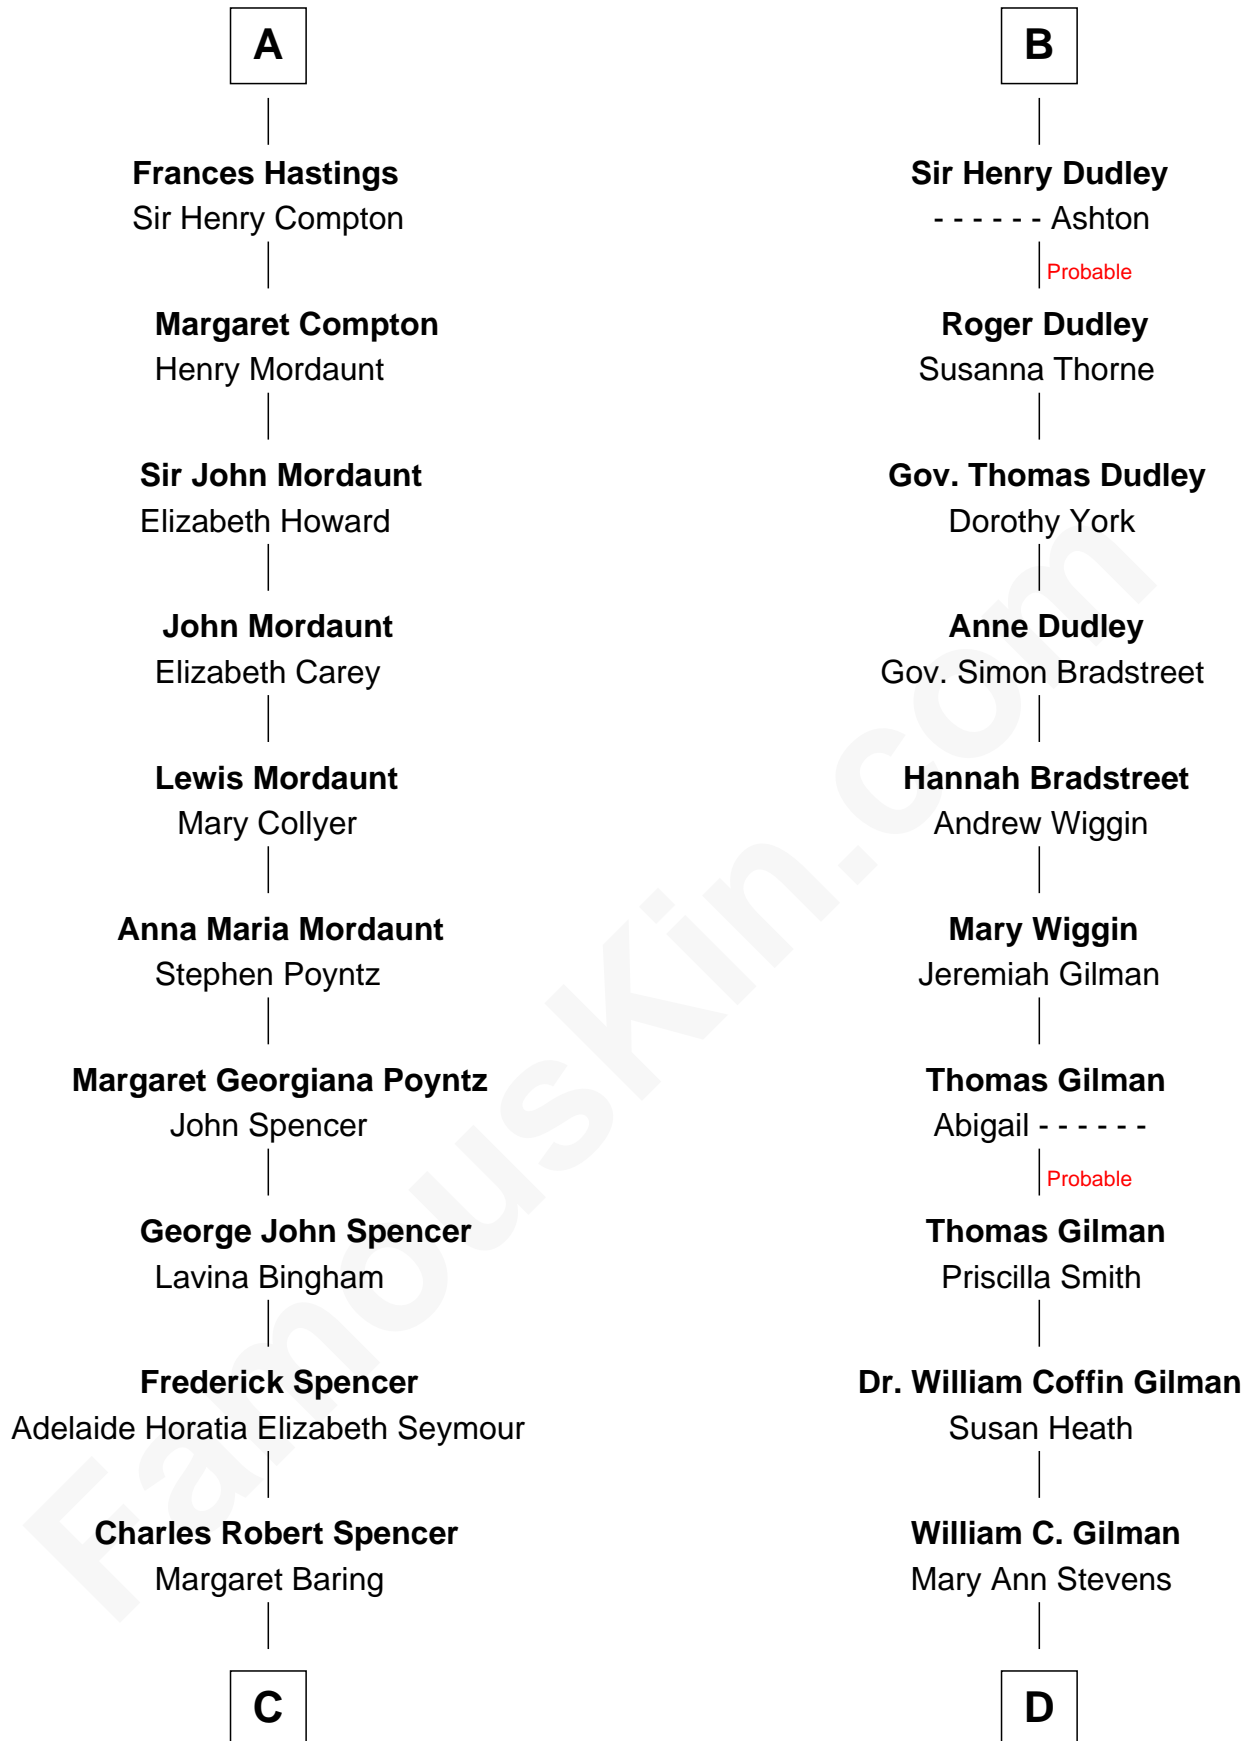

FamousKin.com Relationship Chart of

Prince William

Prince of Wales

20th cousin of

George Hamilton

TV and Movie Actor

Sir Henry de Percy

Eleanor de Arundel

C

Albert Edward John Spencer
Cynthia Elinor Beatrix Hamilton

Edward John Spencer
Frances Ruth Burke Roche

Princess Diana Frances Spencer
Charles III, King of the United Kingdom

Prince William
Prince of Wales