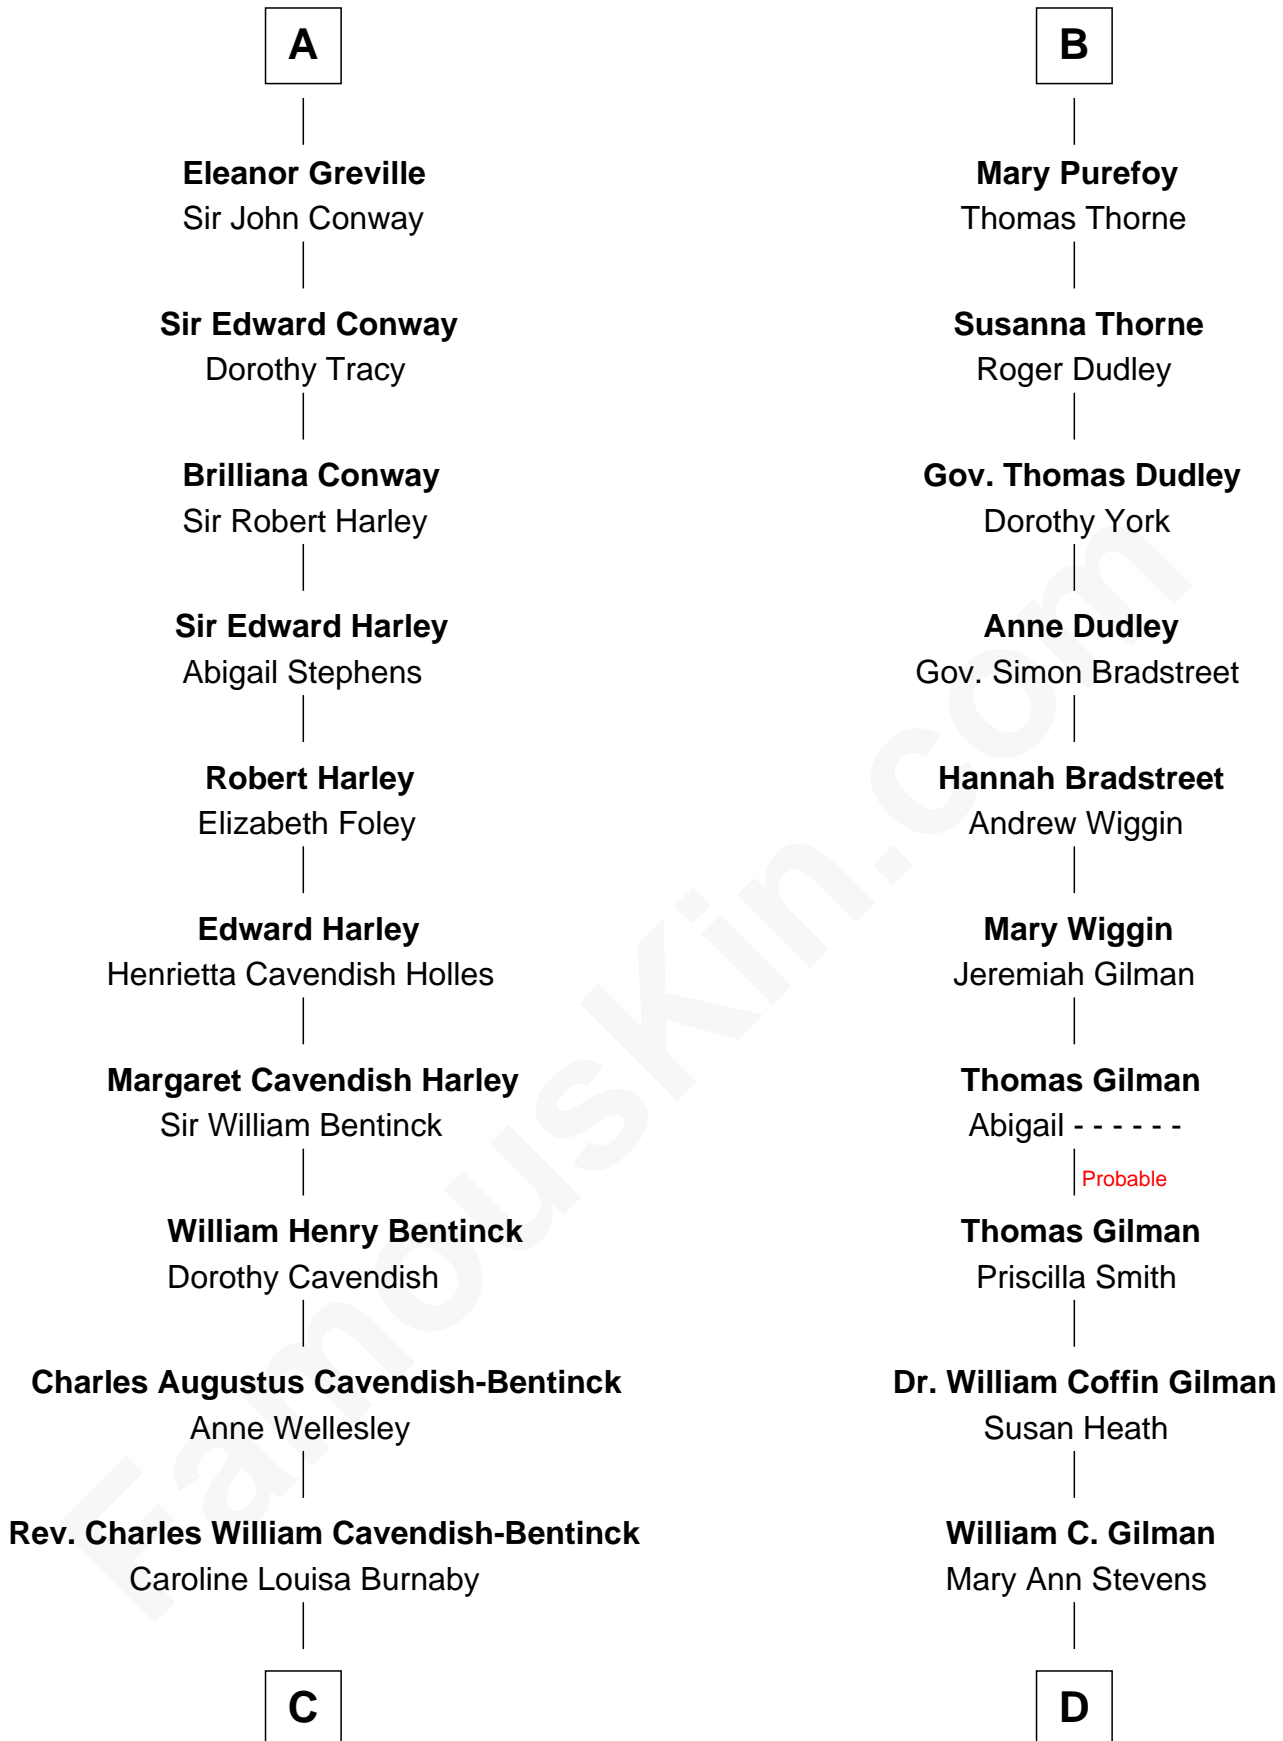

FamousKin.com Relationship Chart of

Prince William

Prince of Wales

20th cousin 1 time removed of

George Hamilton

TV and Movie Actor

Sir Peter de Brewes

Agnes de Clifford

C

Cecilia Nina Cavendish-Bentinck

Claude George Bowes-Lyon

Elizabeth Bowes-Lyon

George VI, King of the United Kingdom

Elizabeth II, Queen of the United Kingdom

Prince Philip of Edinburgh

Charles III, King of the United Kingdom

Princess Diana Frances Spencer

Prince William

Prince of Wales

D

George C. Gilman

Elizabeth Melissa Lane

Lillian C. Gilman

Harry Fuller Hamilton