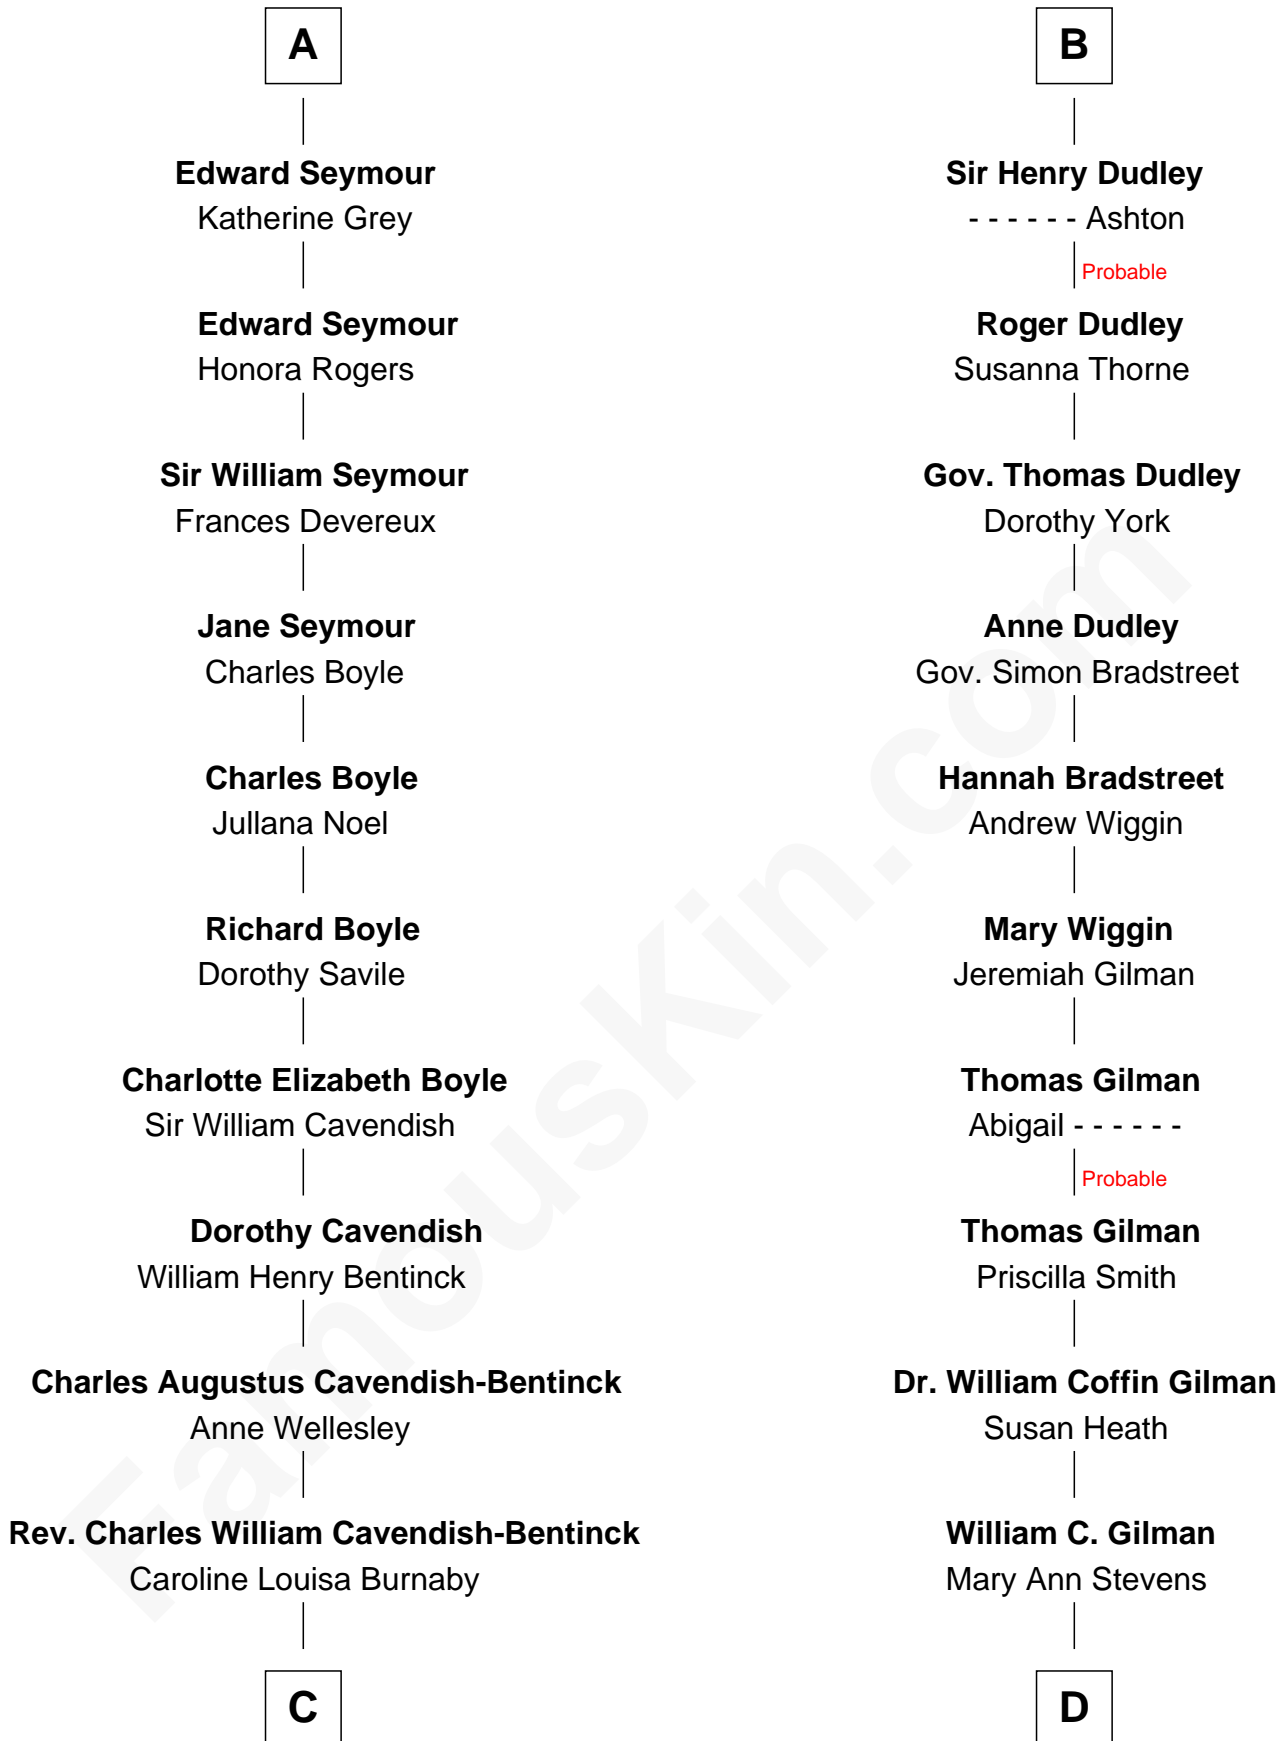

FamousKin.com Relationship Chart of

Prince William

Prince of Wales

20th cousin 1 time removed of

George Hamilton

TV and Movie Actor

Sir Roger de Grey
Elizabeth de Hastings

Sir Reynold de Grey
Eleanor le Strange

Ida Grey
John Cokayne

Elizabeth Cokayne
Sir Laurence Cheney

Elizabeth Cheney
Sir John Say

Anne Say
Sir Henry Wentworth

Margery Wentworth
Sir John Seymour

Edward Seymour
Anne Stanhope

A

Sir Reynold de Grey
Eleanor le Strange

Sir Reynold Grey
Margaret de Ros

Margaret Grey
Sir William Bonville

William Bonville
Elizabeth Harington

William Bonville
Katherine Neville

Cecily Bonville
Thomas Grey

Cecily Grey
Sir John Sutton

B

C

Cecilia Nina Cavendish-Bentinck

Claude George Bowes-Lyon

Elizabeth Bowes-Lyon

George VI, King of the United Kingdom

Elizabeth II, Queen of the United Kingdom

Prince Philip of Edinburgh

Charles III, King of the United Kingdom