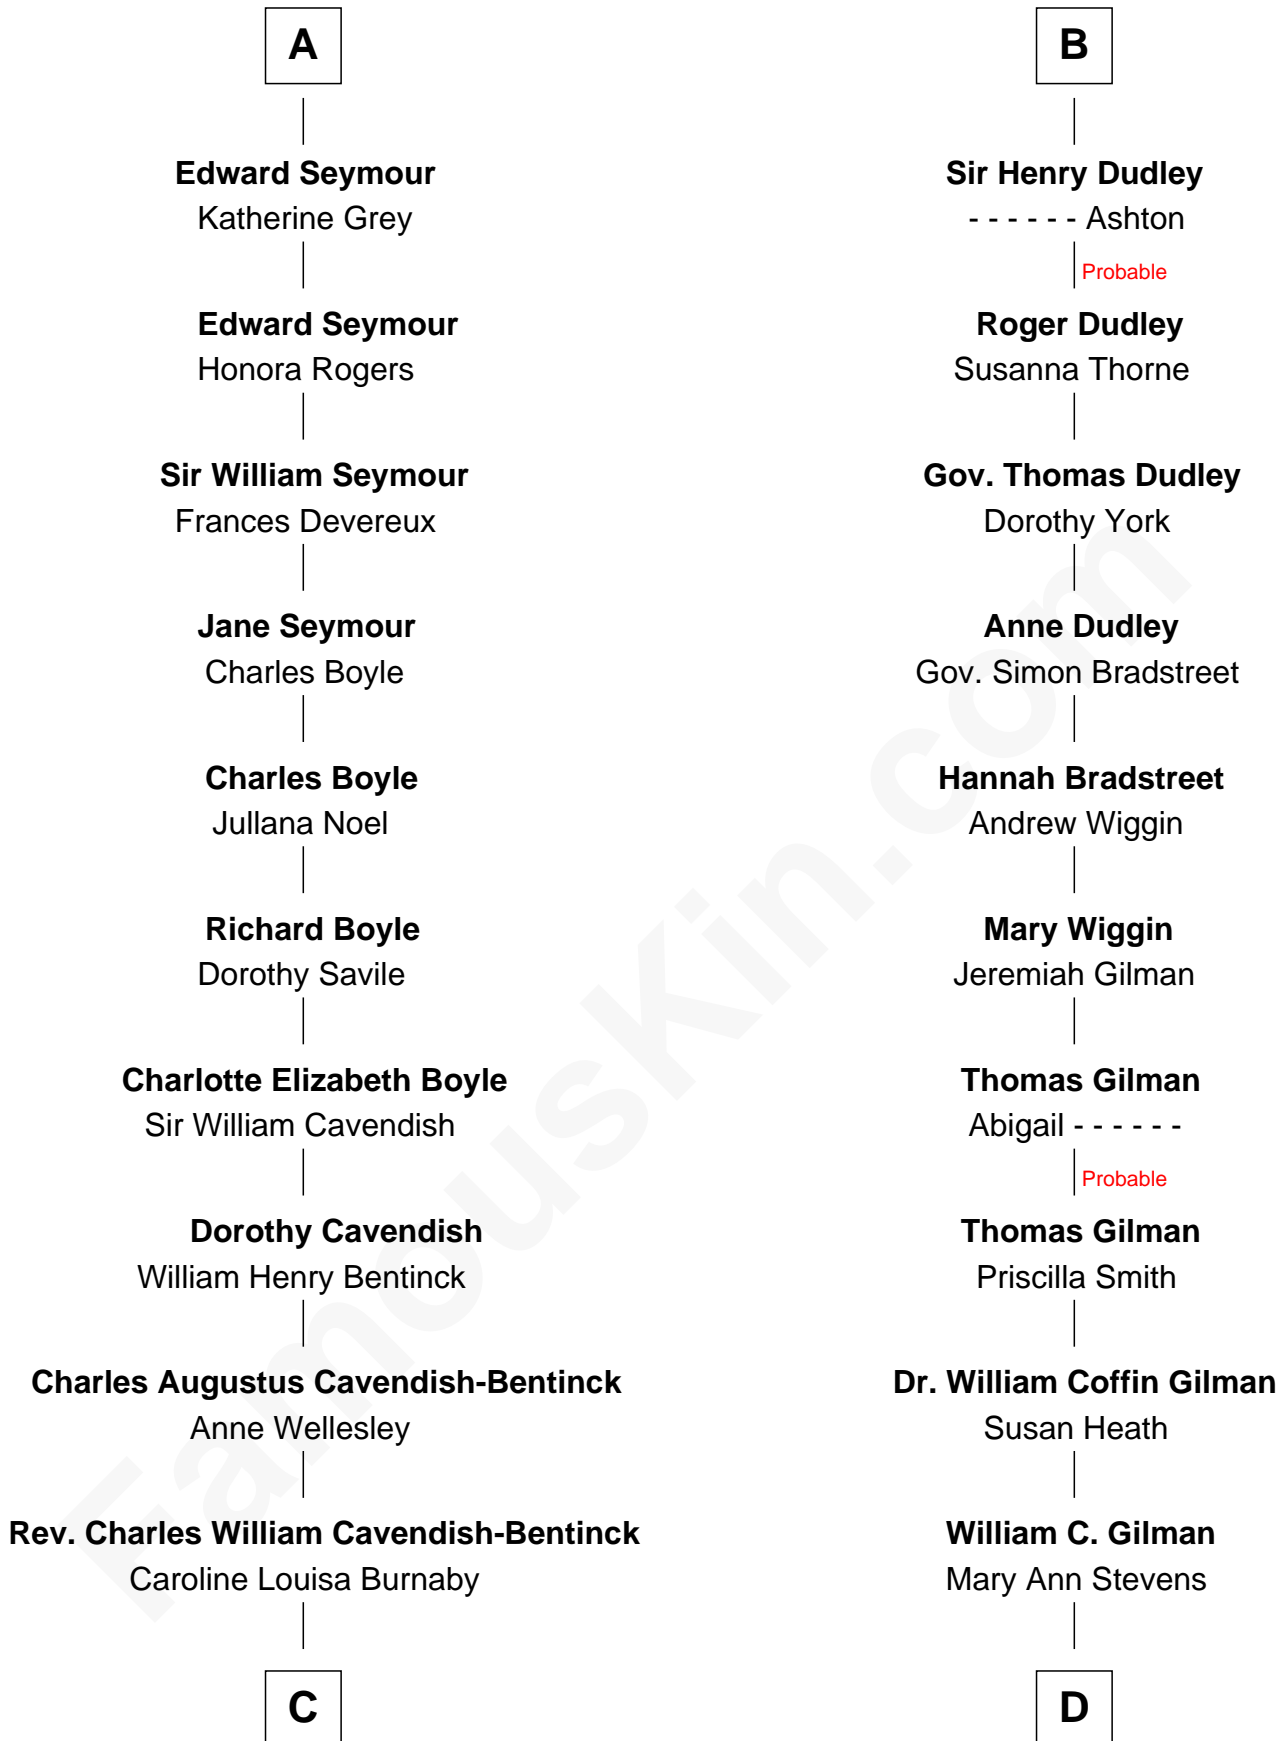

# FamousKin.com Relationship Chart of

**Prince William**

*Prince of Wales*

20th cousin 1 time removed of

**George Hamilton**

*TV and Movie Actor*

**John le Strange**

*Ankaret le Boteler*

*Sir Reynold de Grey*

**Sir Reynold Grey**

*Margaret de Ros*

**Margaret Grey**

*Sir William Bonville*

**William Bonville**

*Elizabeth Harington*

**William Bonville**

*Katherine Neville*

**Cecily Bonville**

*Thomas Grey*

**Cecily Grey**

*Sir John Sutton*

**B**

**C**

**Cecilia Nina Cavendish-Bentinck**

**Prince William**

*Prince of Wales*

**D**

**George C. Gilman**

Elizabeth Melissa Lane

**Lillian C. Gilman**

Harry Fuller Hamilton

**George William Hamilton**