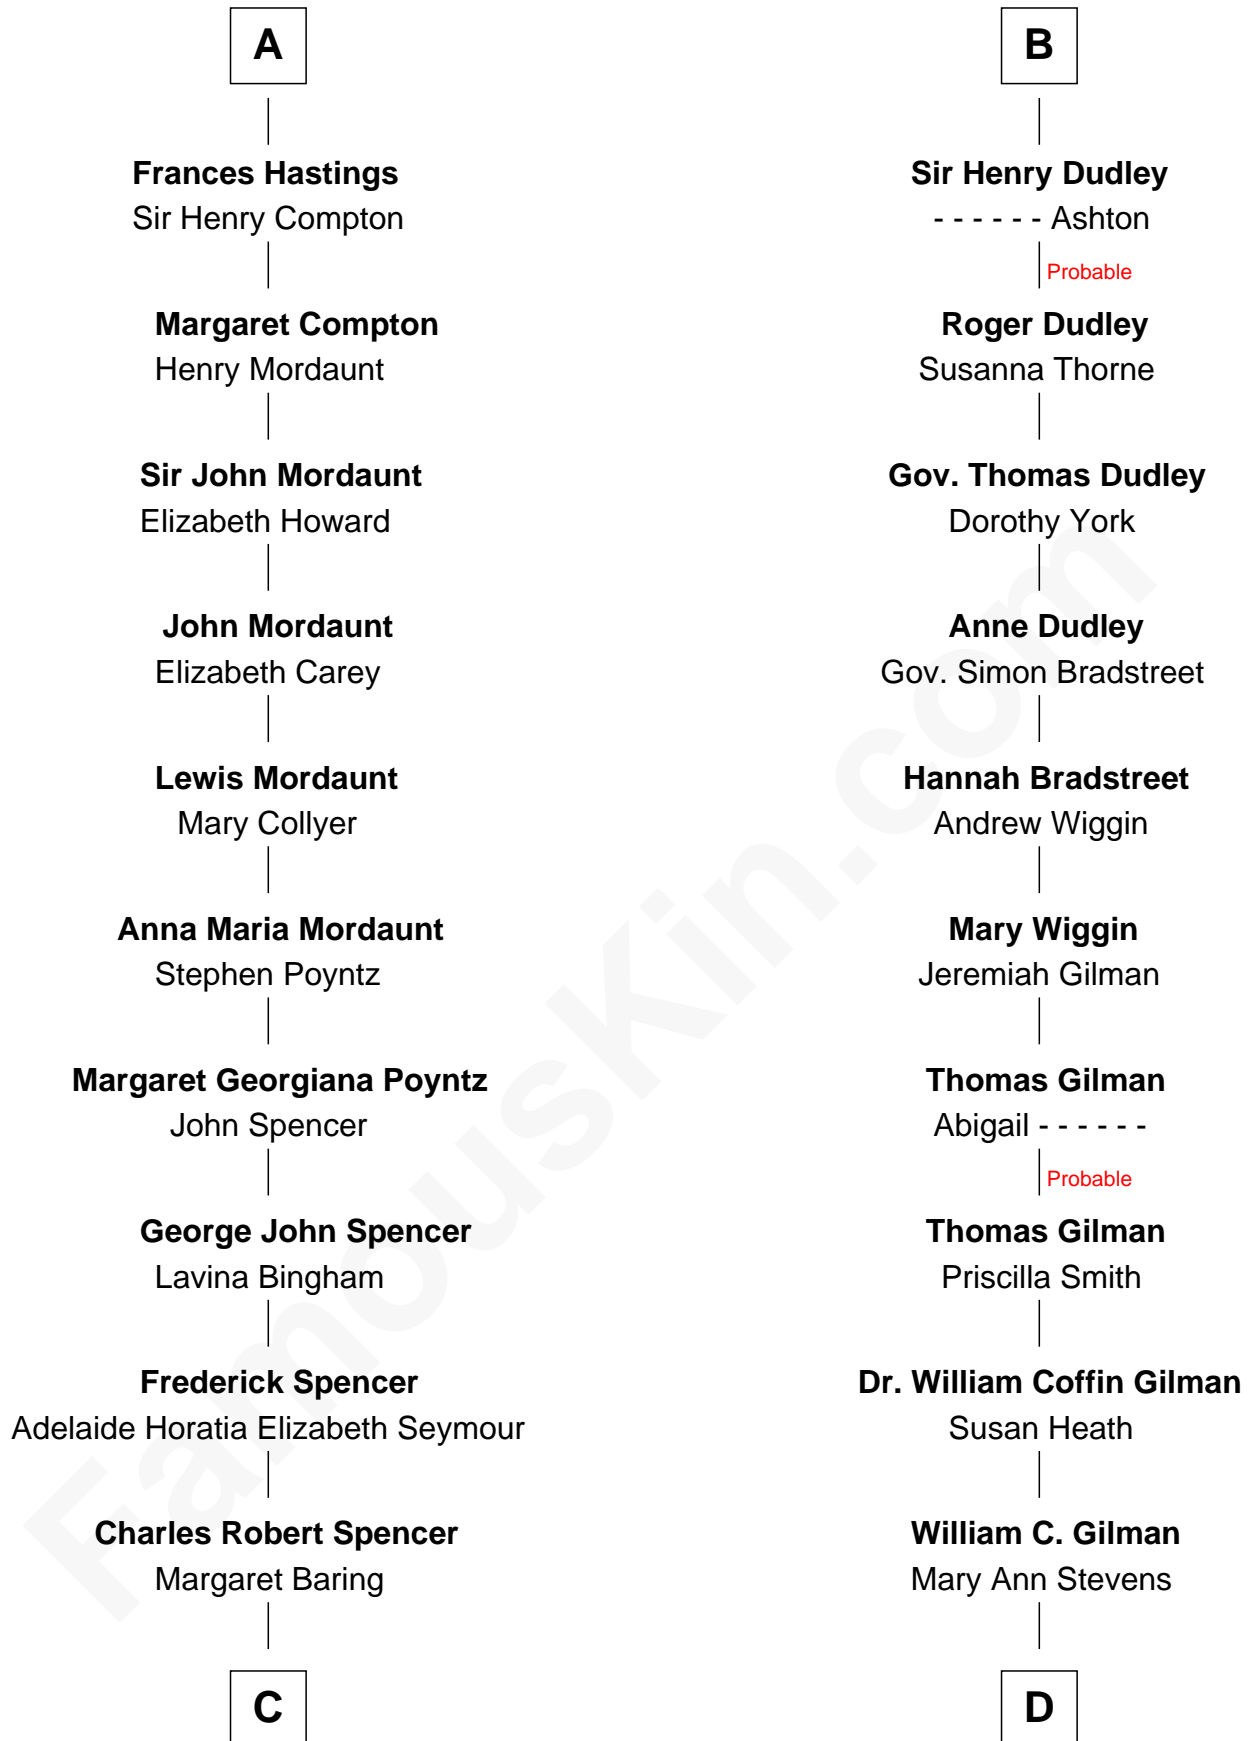

# FamousKin.com Relationship Chart of

**Prince William**

*Prince of Wales*

20th cousin of

**George Hamilton**

*TV and Movie Actor*

**C**

**Albert Edward John Spencer**

Cynthia Elinor Beatrix Hamilton

**Edward John Spencer**

Frances Ruth Burke Roche

**Princess Diana Frances Spencer**

Charles III, King of the United Kingdom

**Prince William**

*Prince of Wales*

**D**