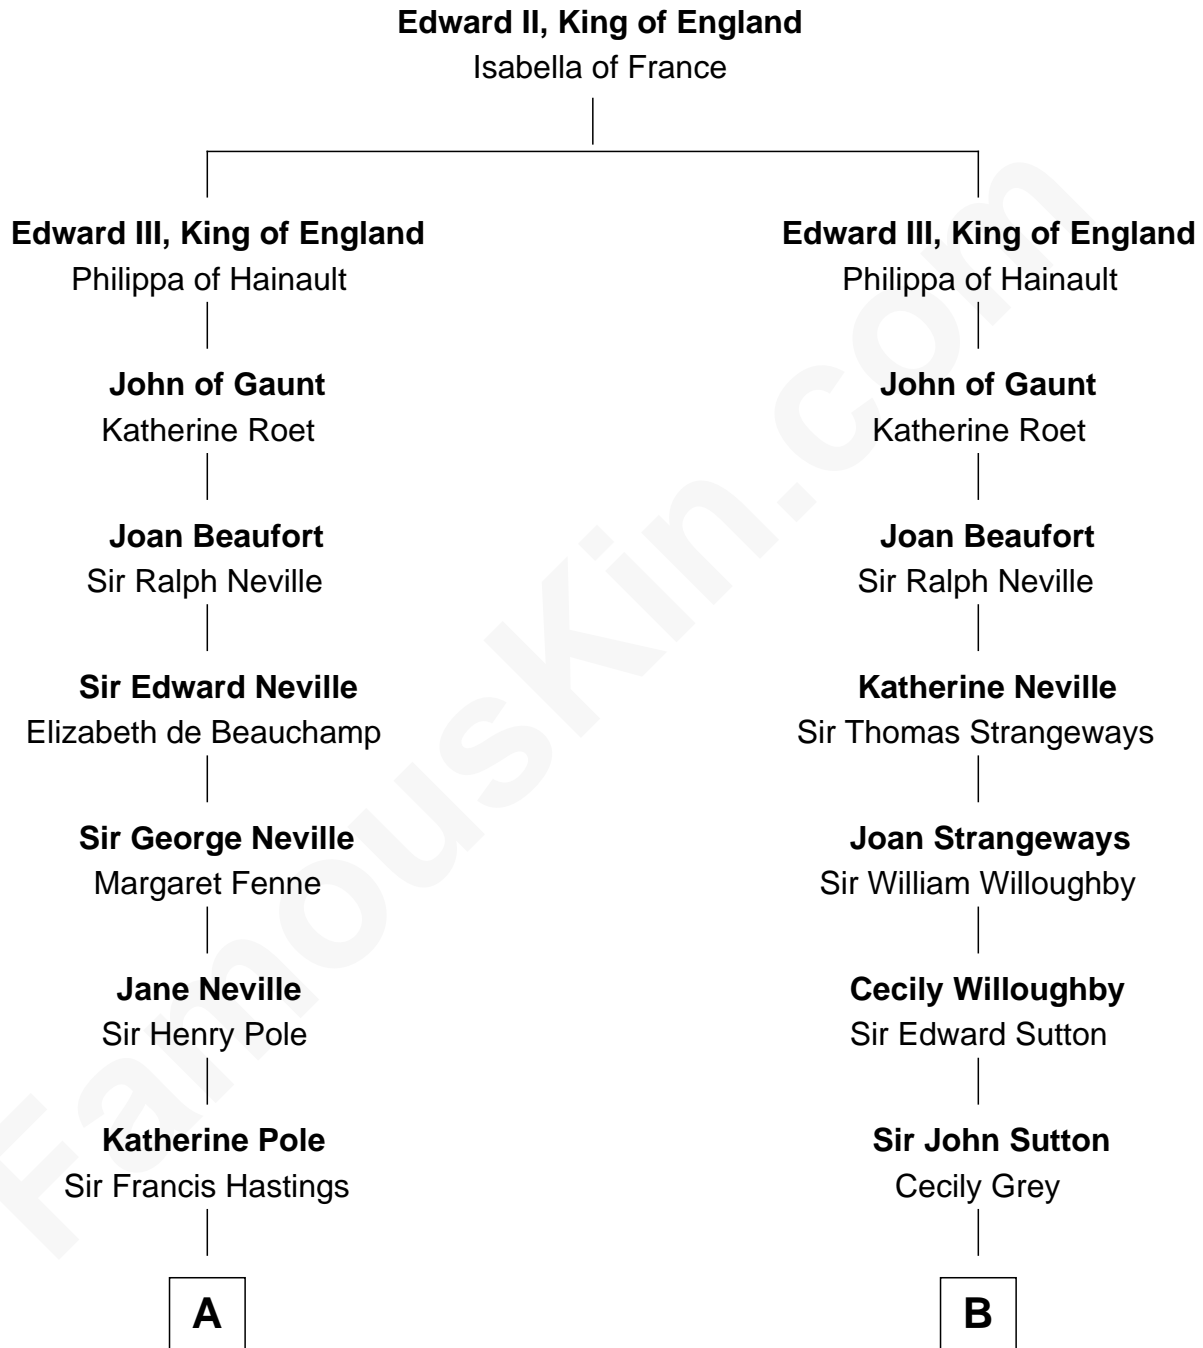

# FamousKin.com Relationship Chart of

**Prince William**

*Prince of Wales*

20th cousin of

**George Hamilton**

*TV and Movie Actor*

**C**

**Albert Edward John Spencer**

Cynthia Elinor Beatrix Hamilton

**Edward John Spencer**

Frances Ruth Burke Roche

**Princess Diana Frances Spencer**

Charles III, King of the United Kingdom

**Prince William**

*Prince of Wales*

**D**