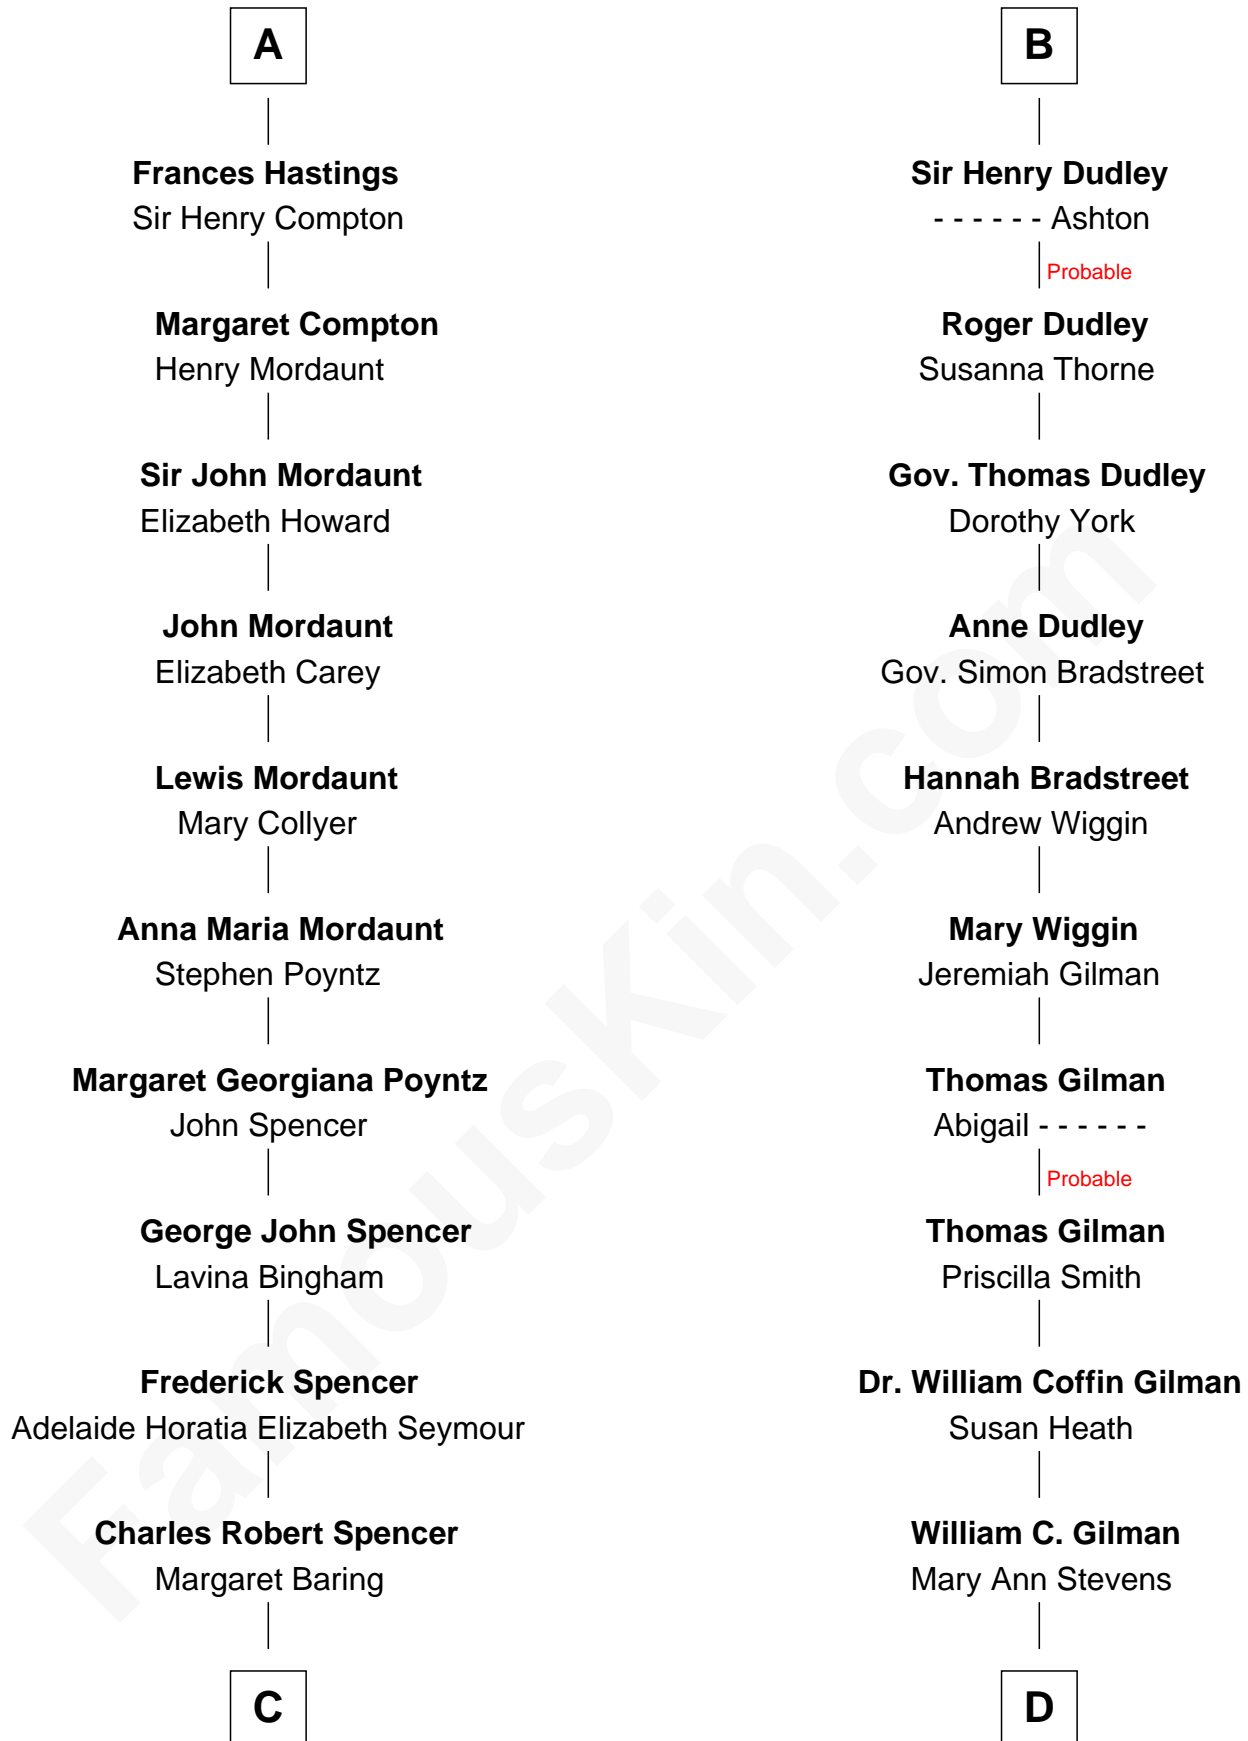

# FamousKin.com Relationship Chart of

**Prince William**

*Prince of Wales*

20th cousin of

**George Hamilton**

*TV and Movie Actor*

**Sir Ranulph de Neville**

Euphemia de Clavering

**C**

**Albert Edward John Spencer**  
Cynthia Elinor Beatrix Hamilton

**Edward John Spencer**  
Frances Ruth Burke Roche

**Princess Diana Frances Spencer**  
Charles III, King of the United Kingdom

**Prince William**  
*Prince of Wales*