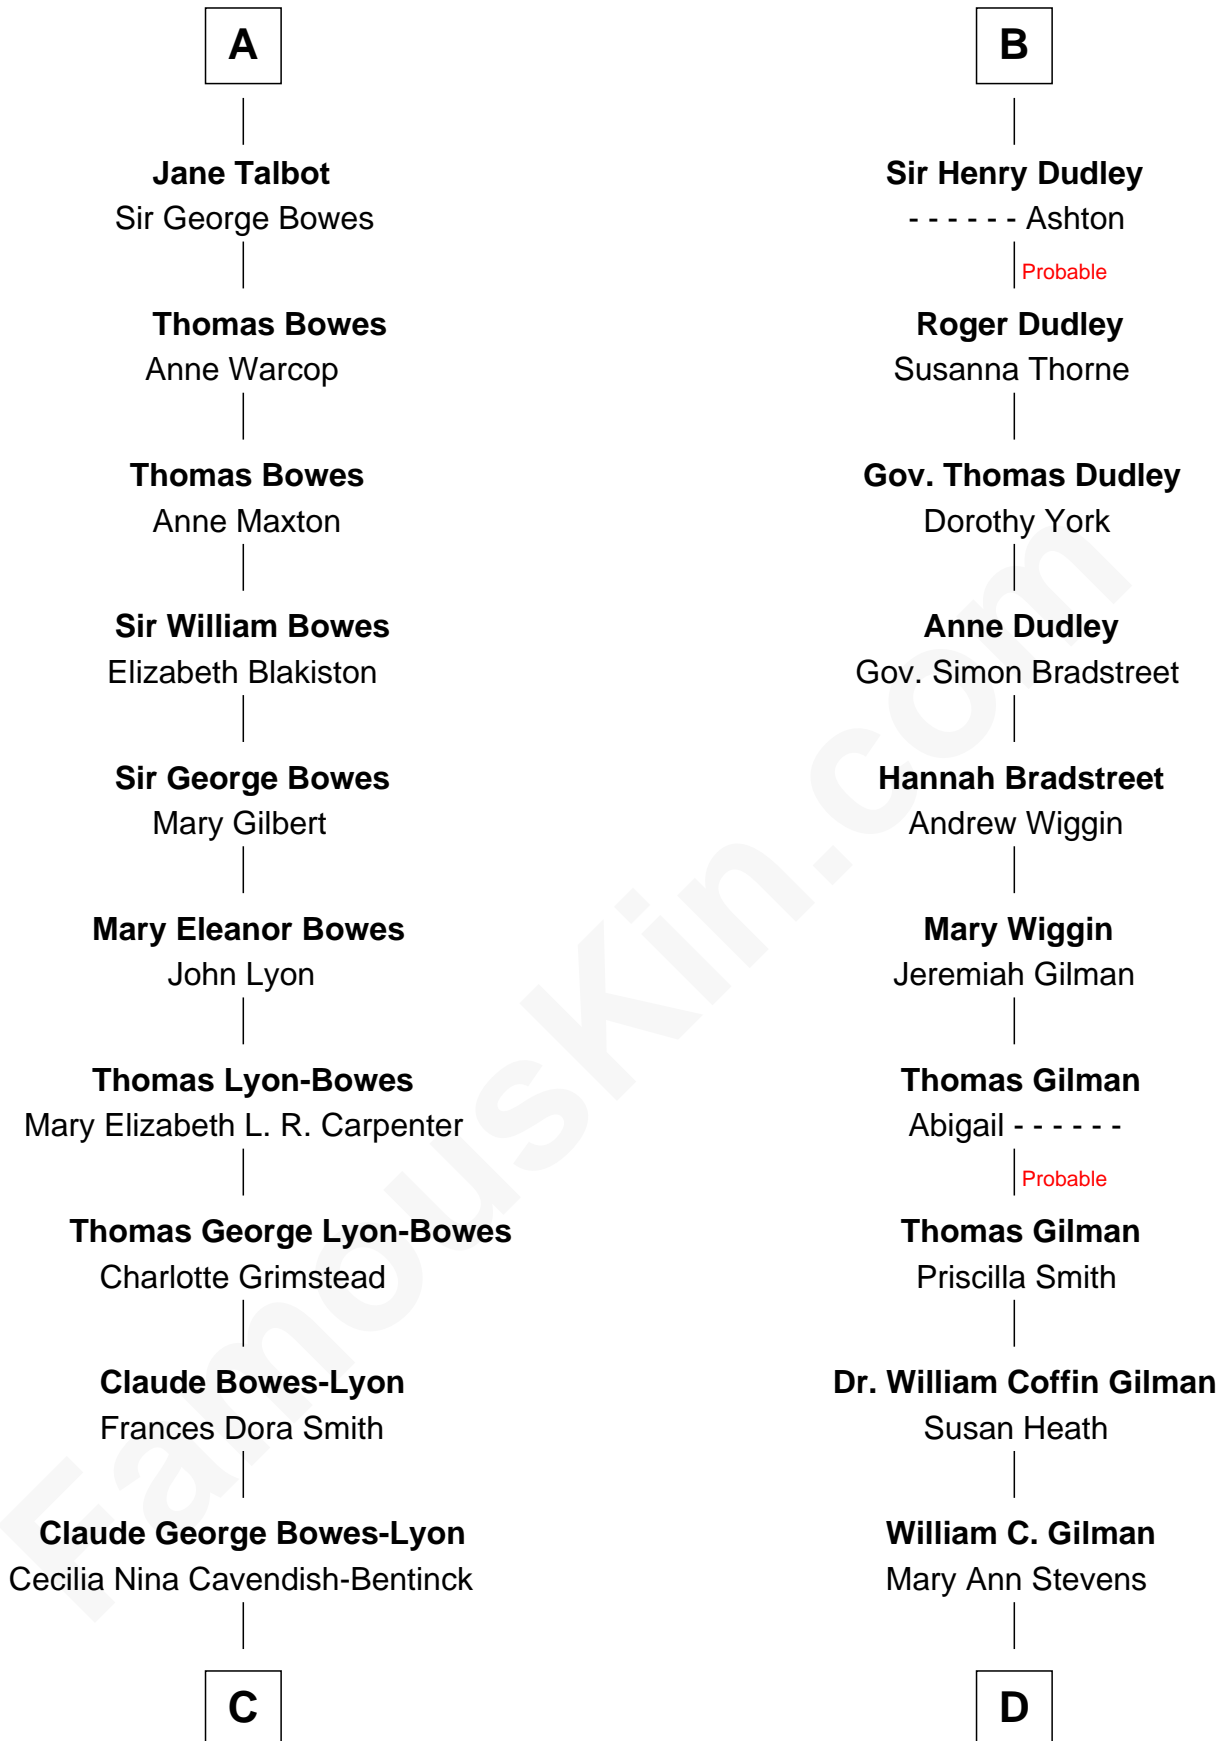

# FamousKin.com Relationship Chart of

**Prince William**

*Prince of Wales*

20th cousin of

**George Hamilton**

*TV and Movie Actor*

**Sir William de Ros**  
Margery de Badlesmere

**C**

**Elizabeth Bowes-Lyon**

George VI, King of the United Kingdom

**Elizabeth II, Queen of the United Kingdom**

Prince Philip of Edinburgh

**Charles III, King of the United Kingdom**

Princess Diana Frances Spencer

**Prince William**

*Prince of Wales*

**D**

**George C. Gilman**

Elizabeth Melissa Lane

**Lillian C. Gilman**

Harry Fuller Hamilton

**George William Hamilton**