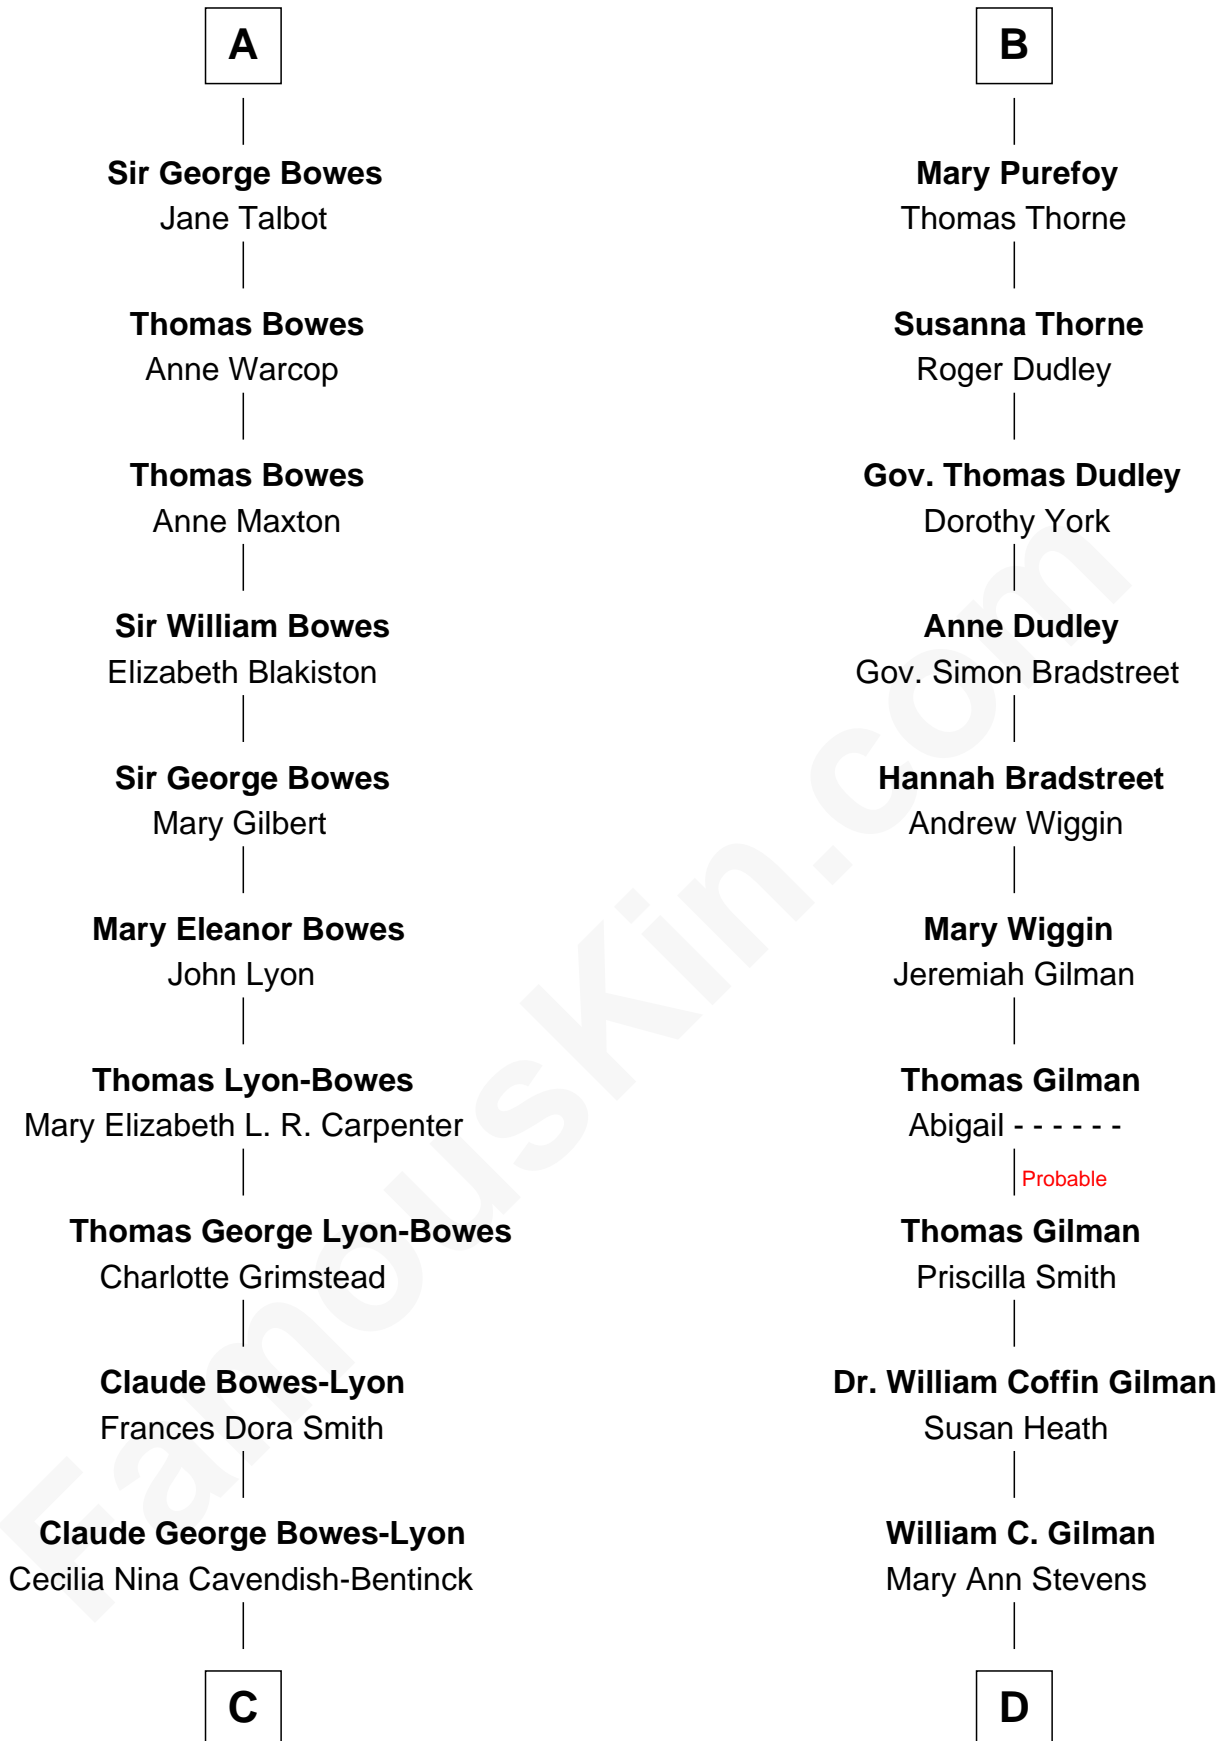

FamousKin.com Relationship Chart of

Prince William

Prince of Wales

20th cousin of

George Hamilton

TV and Movie Actor

Sir John de Grey
Margaret de Oddingseles

C

Elizabeth Bowes-Lyon

George VI, King of the United Kingdom

Elizabeth II, Queen of the United Kingdom

Prince Philip of Edinburgh

Charles III, King of the United Kingdom

Princess Diana Frances Spencer

Prince William

Prince of Wales

D

George C. Gilman

Elizabeth Melissa Lane

Lillian C. Gilman

Harry Fuller Hamilton

George William Hamilton

Anne Lucille Stevens