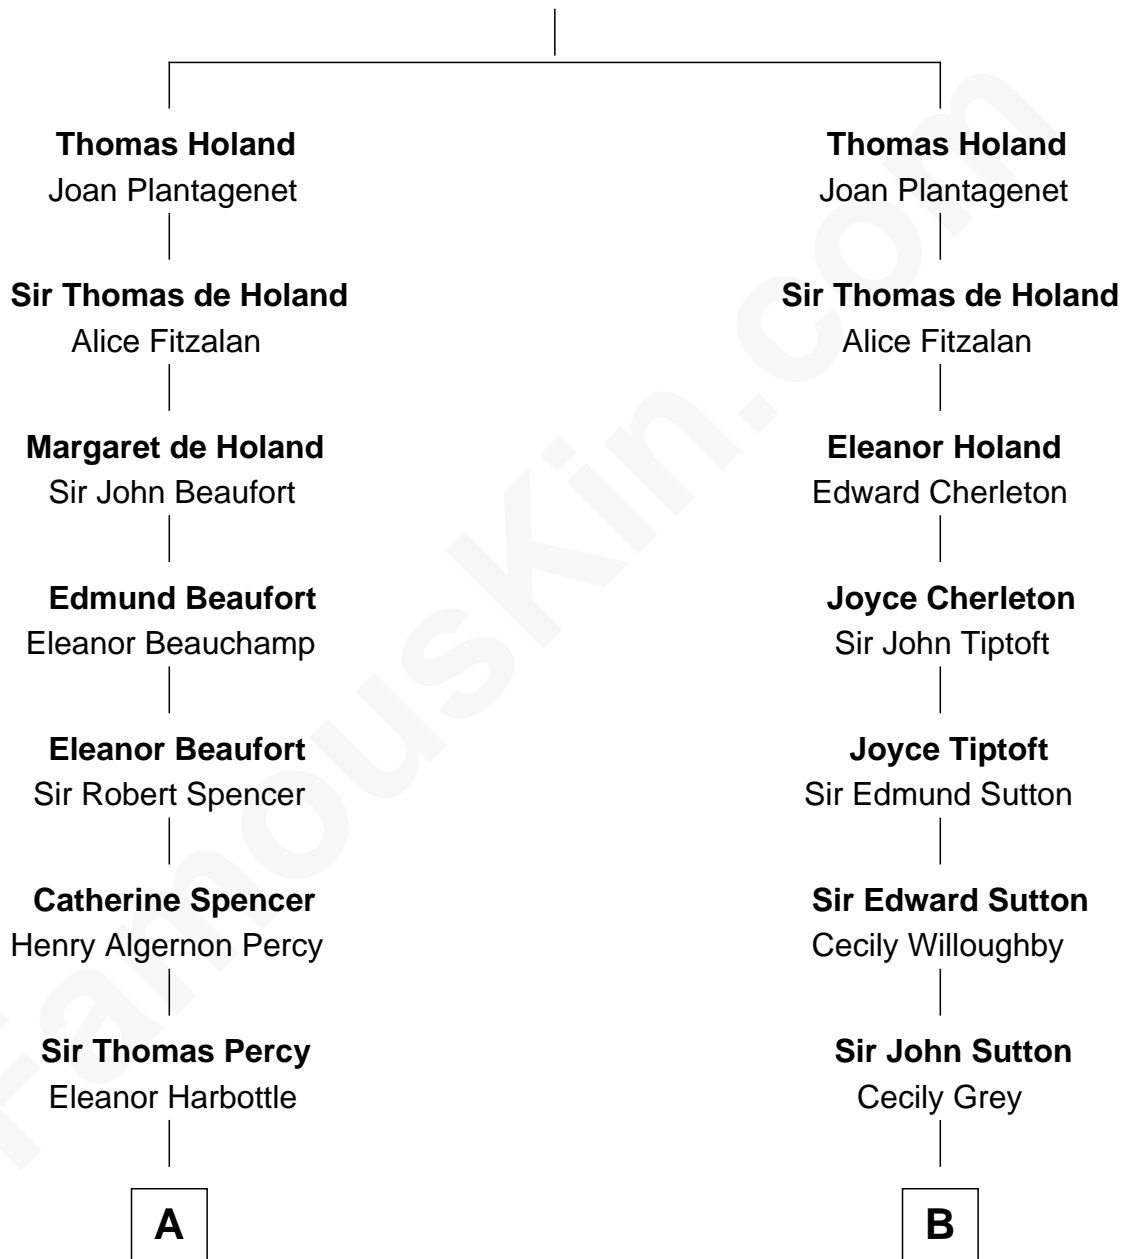

FamousKin.com
Relationship Chart of
Prince William
Prince of Wales

20th cousin 1 time removed of
George Hamilton
TV and Movie Actor

Sir Robert de Holland
 Maude la Zouche

C

Charles Robert Spencer

Margaret Baring

Albert Edward John Spencer

Cynthia Elinor Beatrix Hamilton

Edward John Spencer

Frances Ruth Burke Roche

Princess Diana Frances Spencer

Charles III, King of the United Kingdom

Prince William

Prince of Wales