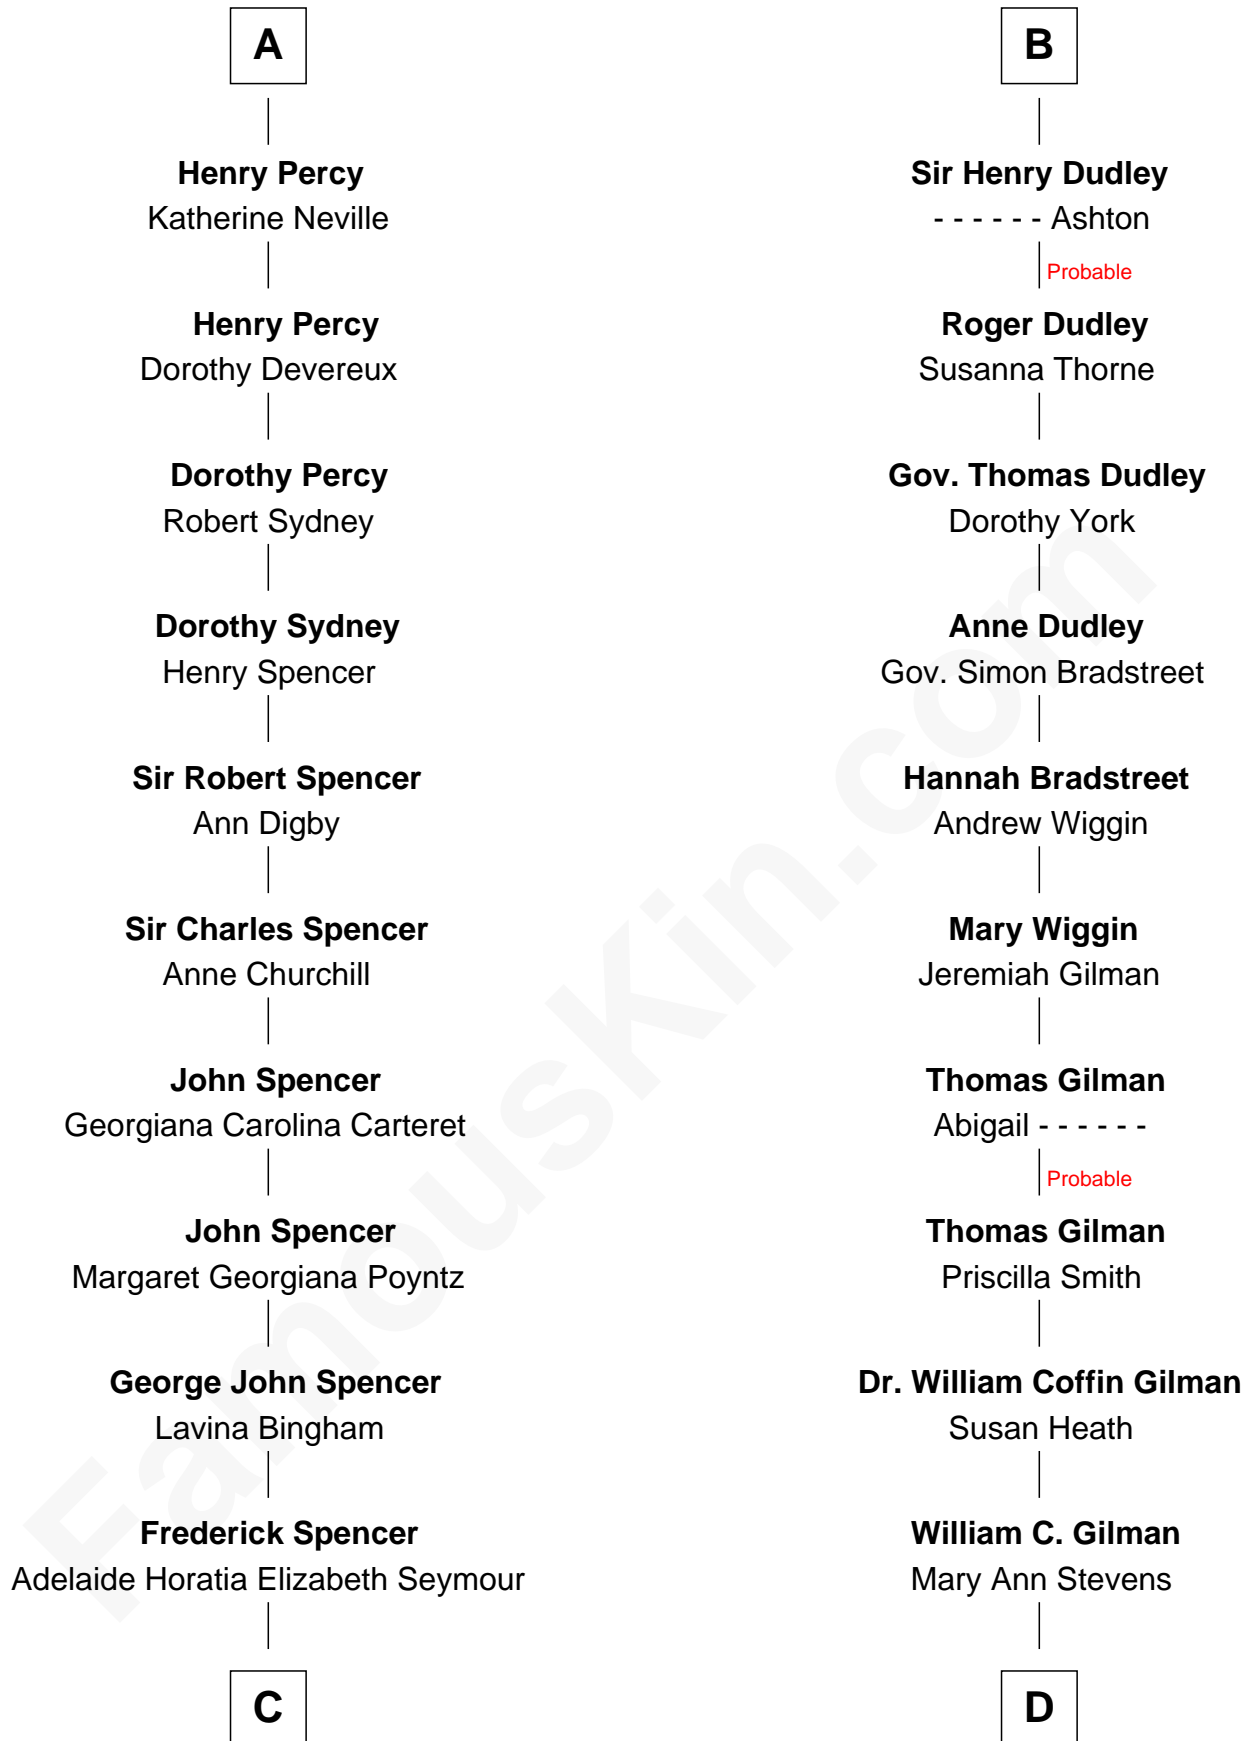

FamousKin.com
Relationship Chart of
Prince William
Prince of Wales

20th cousin 1 time removed of
George Hamilton
TV and Movie Actor

Sir Robert de Holland
 Maude la Zouche

C

Charles Robert Spencer

Margaret Baring

Albert Edward John Spencer

Cynthia Elinor Beatrix Hamilton

Edward John Spencer

Frances Ruth Burke Roche

Princess Diana Frances Spencer

Charles III, King of the United Kingdom

Prince William

Prince of Wales

D

George C. Gilman

Elizabeth Melissa Lane

Lillian C. Gilman

Harry Fuller Hamilton

George William Hamilton

Anne Lucille Stevens

George Hamilton