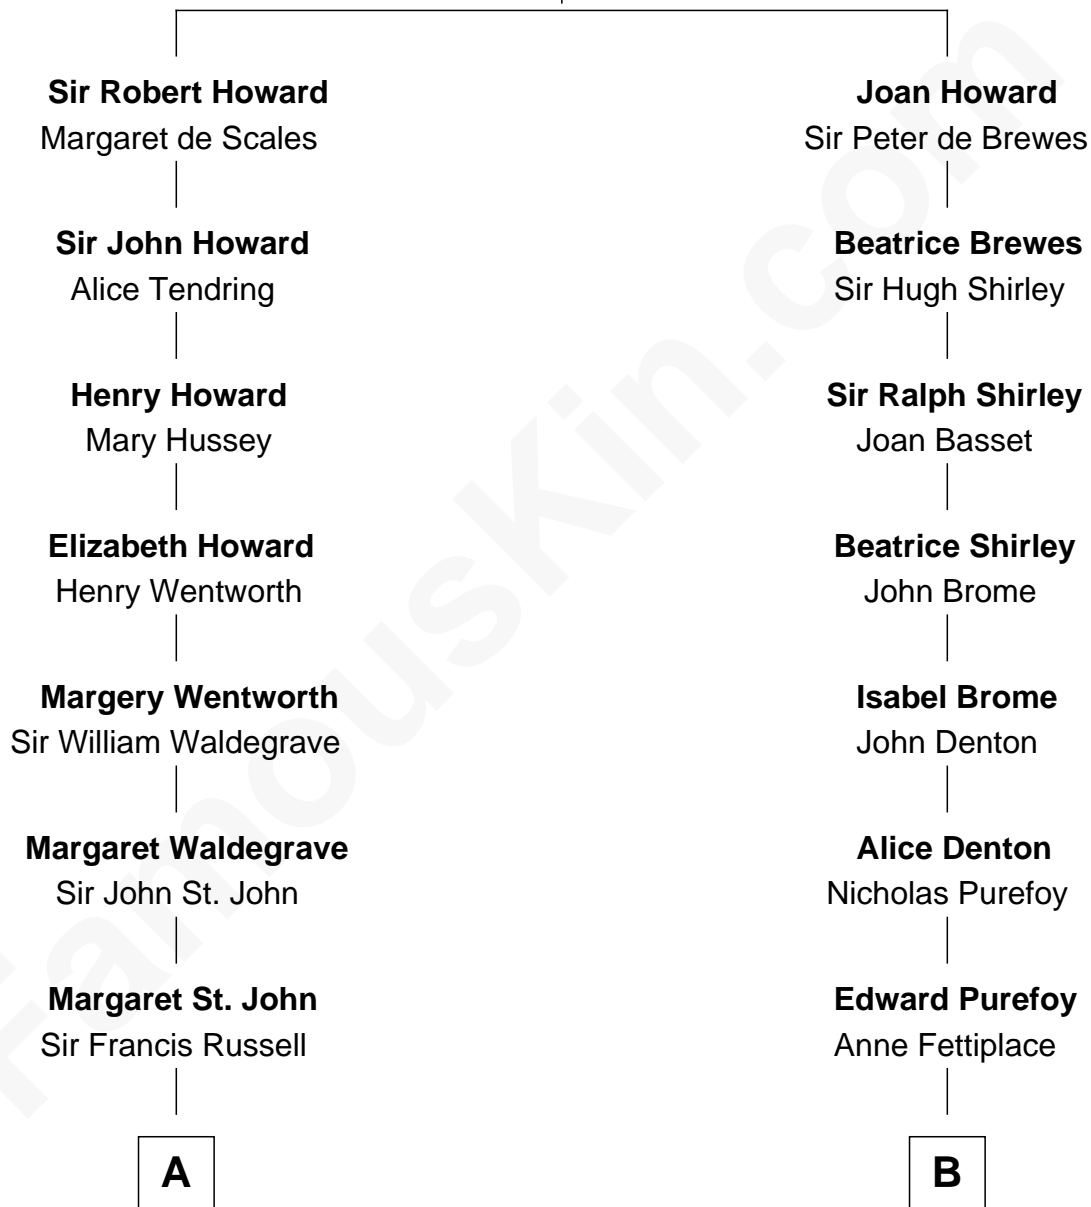

FamousKin.com Relationship Chart of

Prince William

Prince of Wales

20th cousin of

George Hamilton

TV and Movie Actor

Sir John Howard

Alice de Bois

C

Albert Edward John Spencer

Cynthia Elinor Beatrix Hamilton

Edward John Spencer

Frances Ruth Burke Roche

Princess Diana Frances Spencer

Charles III, King of the United Kingdom

Prince William

Prince of Wales

D

George C. Gilman

Elizabeth Melissa Lane

Lillian C. Gilman

Harry Fuller Hamilton

George William Hamilton

Anne Lucille Stevens