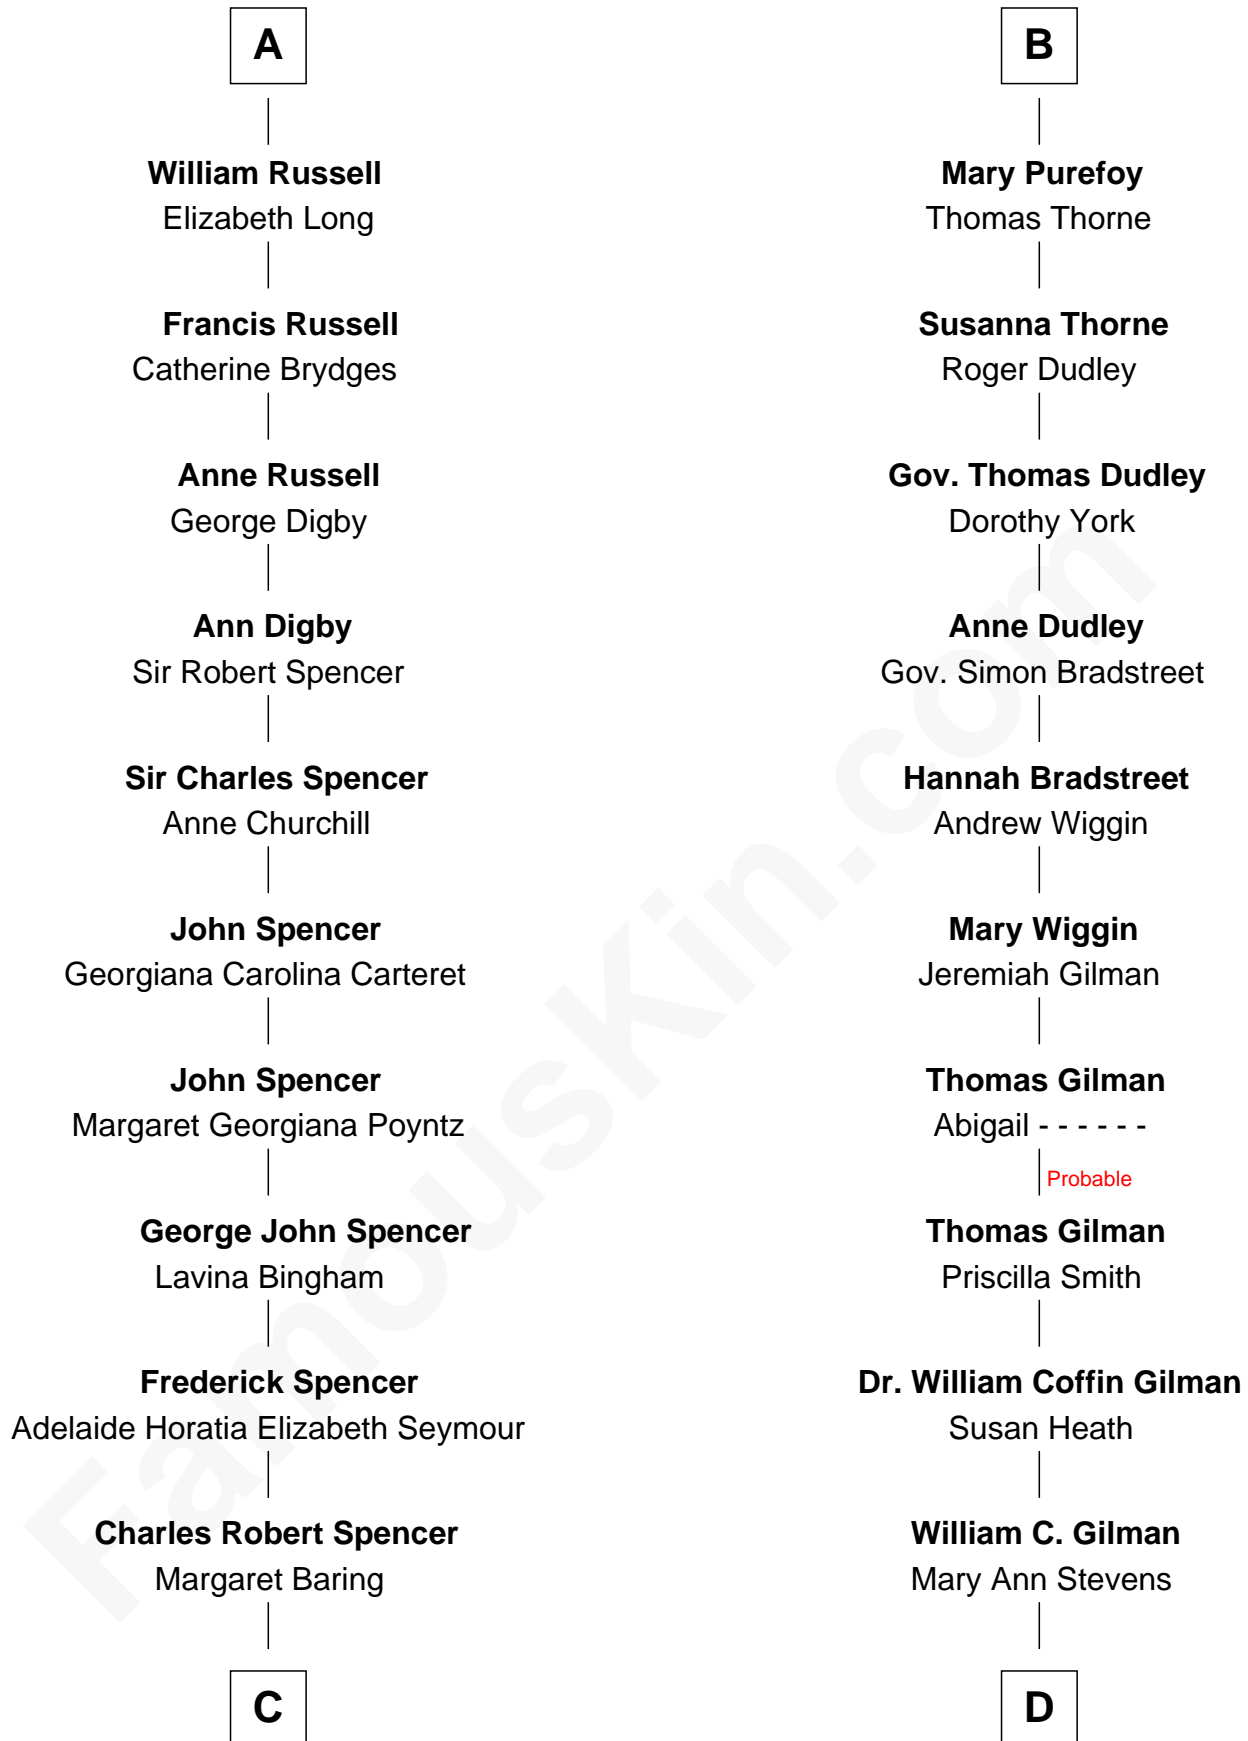

FamousKin.com Relationship Chart of

Prince William

Prince of Wales

20th cousin of

George Hamilton

TV and Movie Actor

Sir John Howard

Alice de Bois

C

Albert Edward John Spencer

Cynthia Elinor Beatrix Hamilton

Edward John Spencer

Frances Ruth Burke Roche

Princess Diana Frances Spencer

Charles III, King of the United Kingdom

Prince William